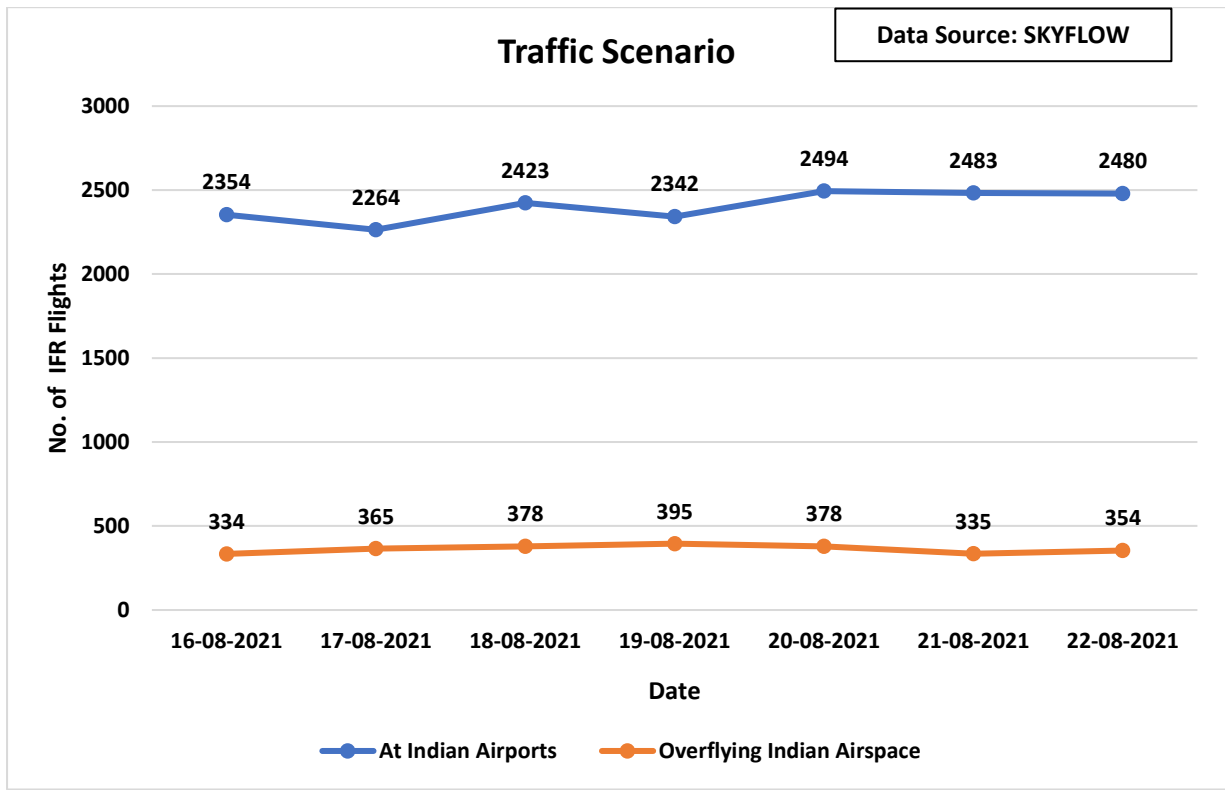

C-ATFM Weekly Report (16th – 22nd Aug'21)

1. IFR Traffic at Indian Airports/Airspace:

2. Cargo and Medical Flights at Indian Airports:

3. Flight Operations – Airline wise:

4. Air Traffic Movement at 6 Major Airports:

5. Other Important Information:

- SKYFLOW system is not receiving Meteorological images from Chennai, Agartala and Kolkata.
- ADEXP messages are intermittent from Jaipur and Ahmedabad Airport CDM.