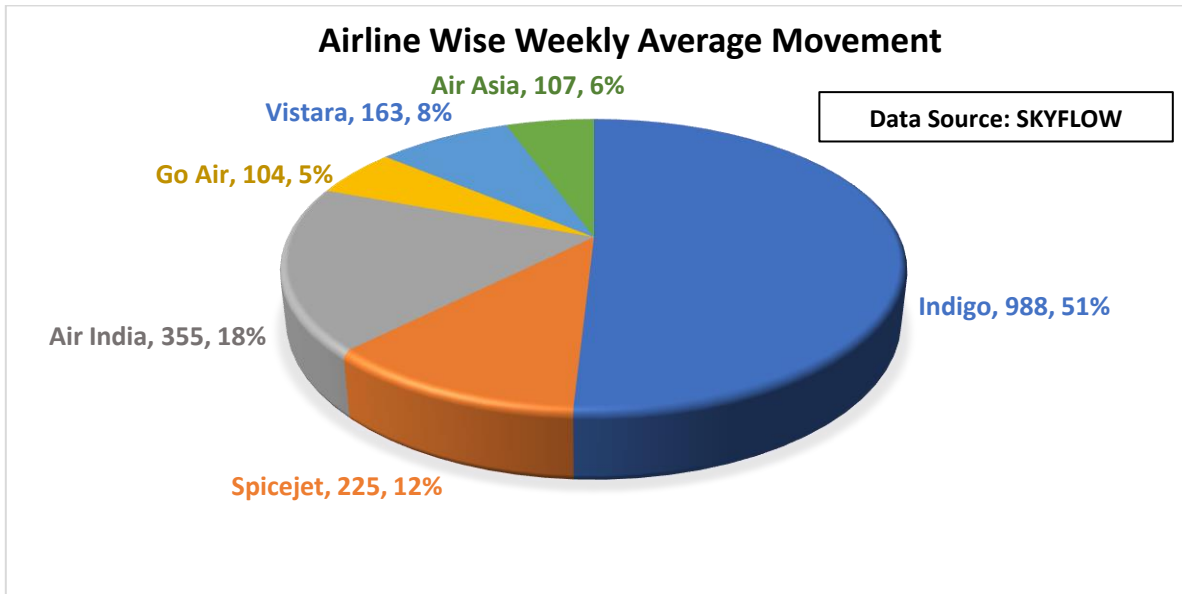

C-ATFM Weekly Report (16th – 22nd Aug'21)

1. IFR Traffic at Indian Airports/Airspace:

2. Cargo and Medical Flights at Indian Airports:

3. Flight Operations – Airline wise:

4. Air Traffic Movement at 6 Major Airports: