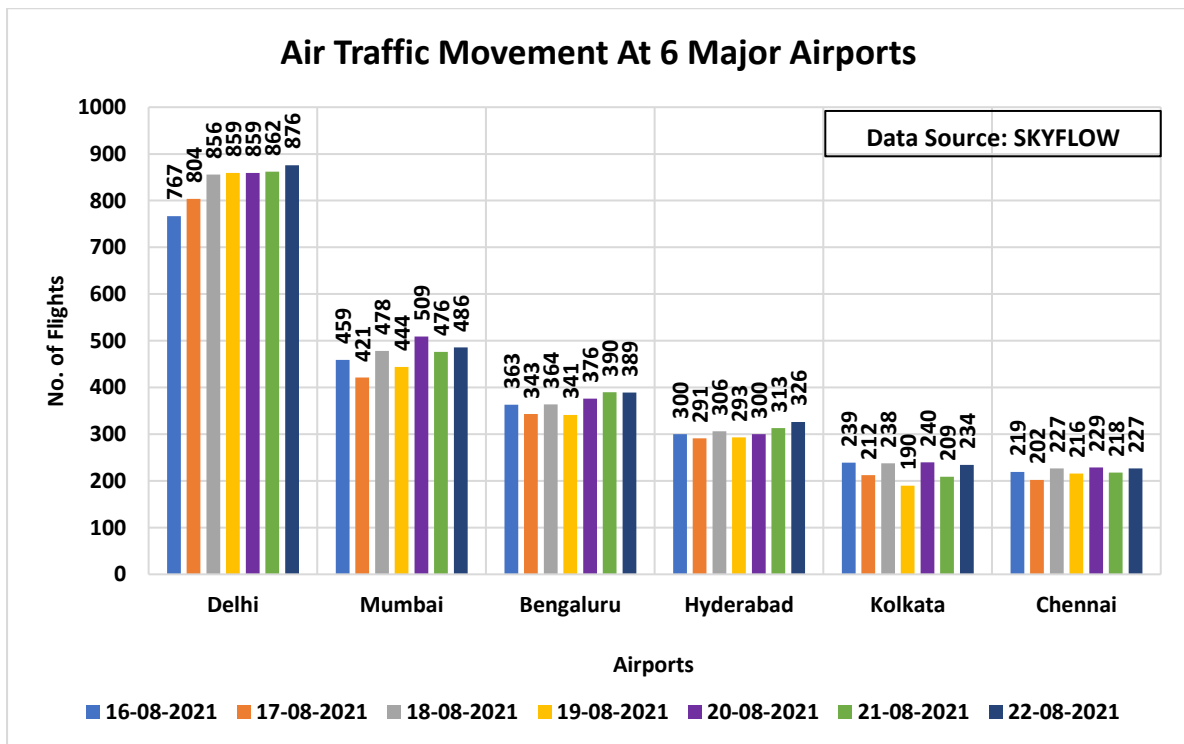

C-ATFM Weekly Report (16th – 22nd Aug'21)

1. IFR Traffic at Indian Airports/Airspace:

2. Cargo and Medical Flights at Indian Airports:

3. Flight Operations – Airline wise:

4. Air Traffic Movement at 6 Major Airports:

5. Other Important Information:

- SKYFLOW system is not receiving Meteorological images from Chennai, Agartala and Kolkata.
- ADEXP messages are intermittent from Jaipur and Ahmedabad Airport CDM.