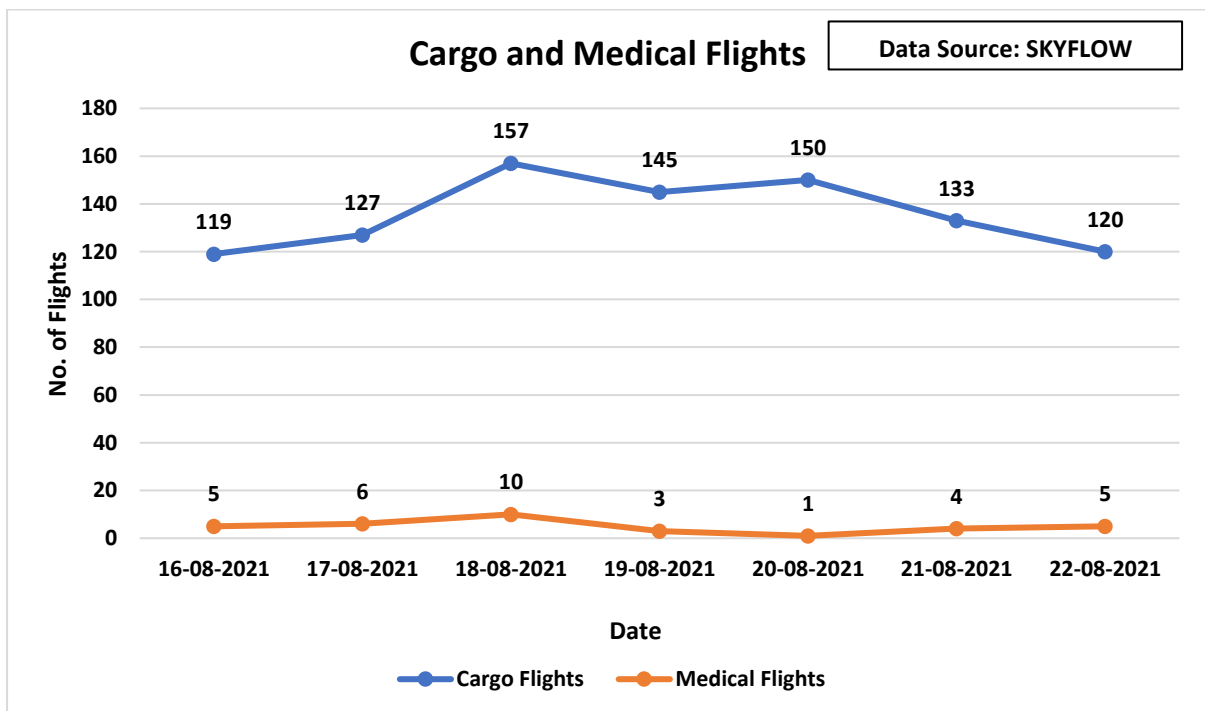

C-ATFM Weekly Report (16th – 22nd Aug'21)

1. IFR Traffic at Indian Airports/Airspace:

2. Cargo and Medical Flights at Indian Airports:

3. Flight Operations – Airline wise:

4. Air Traffic Movement at 6 Major Airports:

5. Other Important Information:

- SKYFLOW system is not receiving Meteorological images from Chennai, Agartala and Kolkata.
- ADEXP messages are intermittent from Jaipur and Ahmedabad Airport CDM.