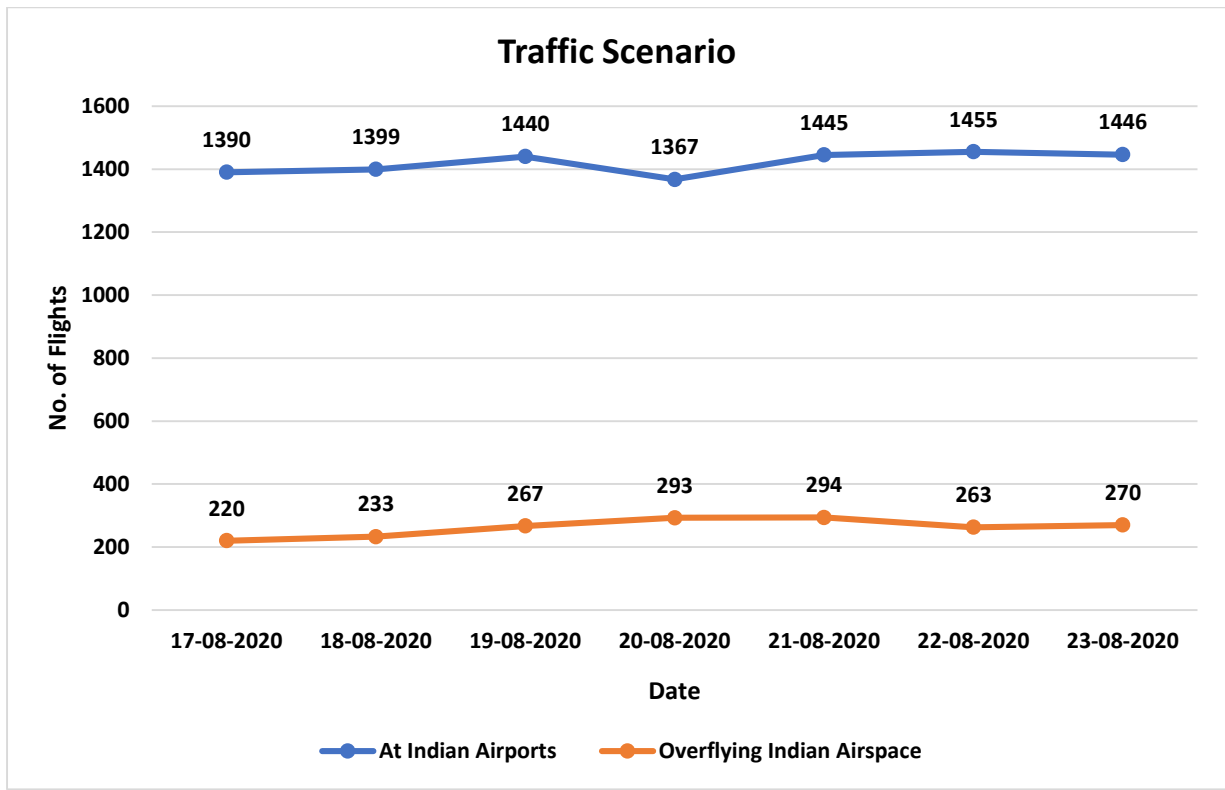

C-ATFM Weekly Report (17th – 23rd Aug'20)

1. Traffic at Indian Airports/Airspace:

2. Cargo and Medical Flights at Indian Airports:

3. Flight Operations – Airline wise:

4. Air Traffic Movement at 6 Major Airports:

5. Predicted Demand (24th – 30th Aug'20):

6. Other Important Information:

- Radar Feed from Guwahati not available in SKYFLOW since 17th Aug'20.
- Doppler Radar images for Kolkata and Chennai not received from IMD.