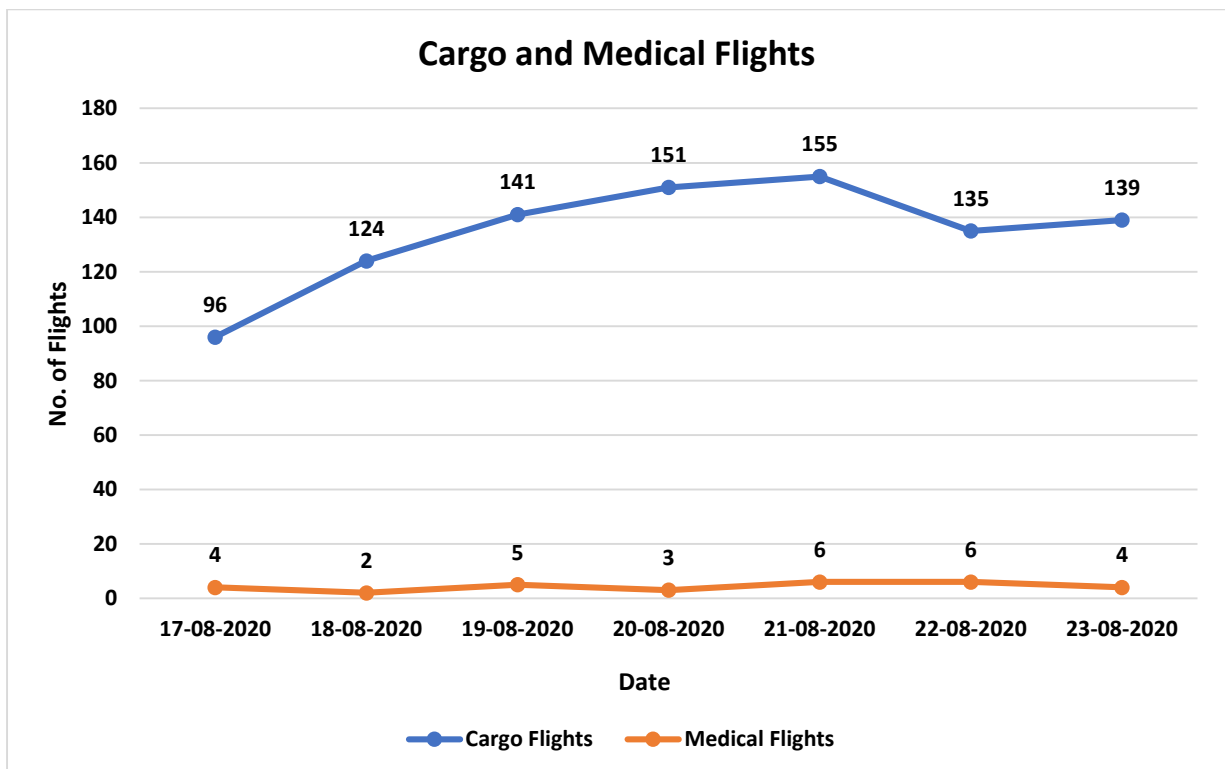

C-ATFM Weekly Report (17th – 23rd Aug'20)

1. Traffic at Indian Airports/Airspace:

2. Cargo and Medical Flights at Indian Airports:

3. Flight Operations – Airline wise:

4. Air Traffic Movement at 6 Major Airports:

5. Predicted Demand (24th – 30th Aug'20):

6. Other Important Information:

- Radar Feed from Guwahati not available in SKYFLOW since 17th Aug'20.
- Doppler Radar images for Kolkata and Chennai not received from IMD.