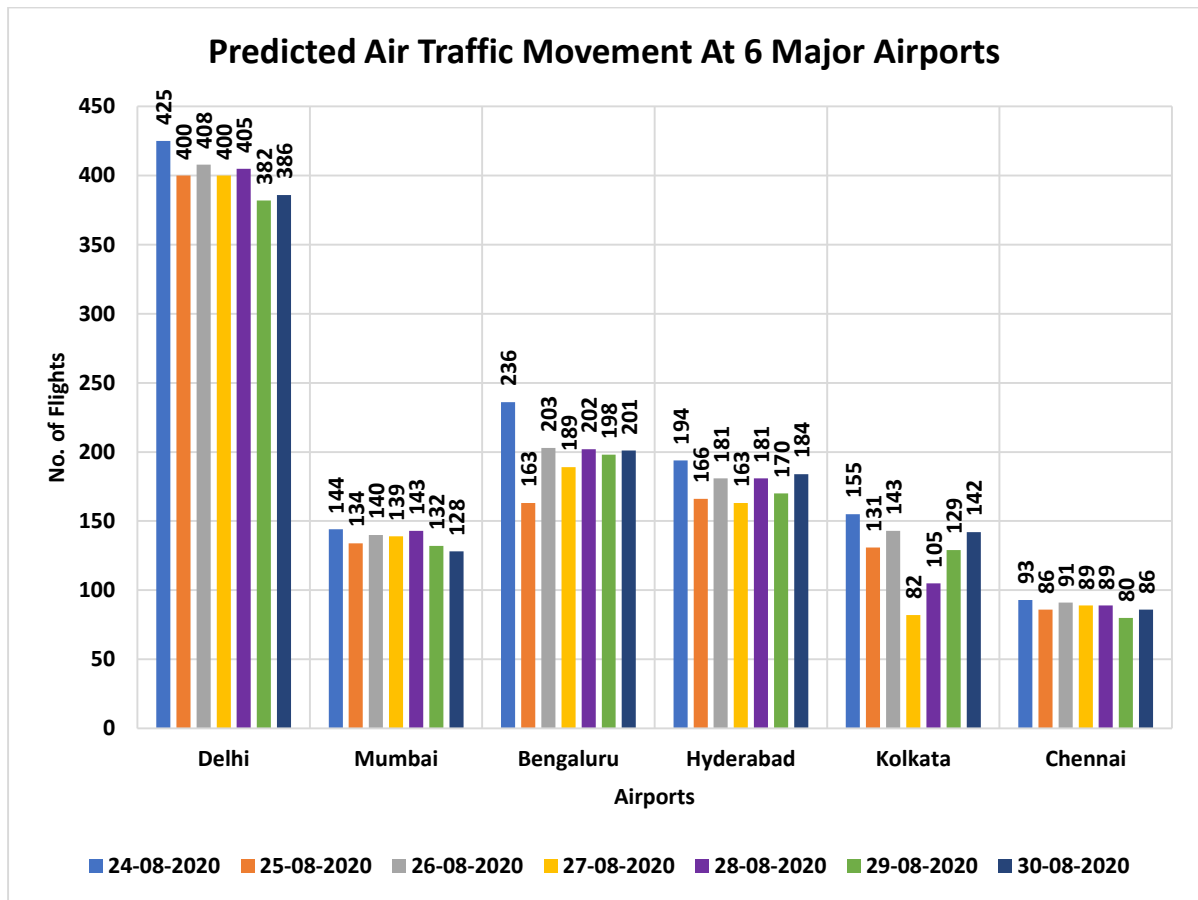

C-ATFM Weekly Report (17th – 23rd Aug'20)

1. Traffic at Indian Airports/Airspace:

2. Cargo and Medical Flights at Indian Airports:

3. Flight Operations – Airline wise:

4. Air Traffic Movement at 6 Major Airports:

5. Predicted Demand (24th – 30th Aug'20):

6. Other Important Information:

- Radar Feed from Guwahati not available in SKYFLOW since 17th Aug'20.
- Doppler Radar images for Kolkata and Chennai not received from IMD.