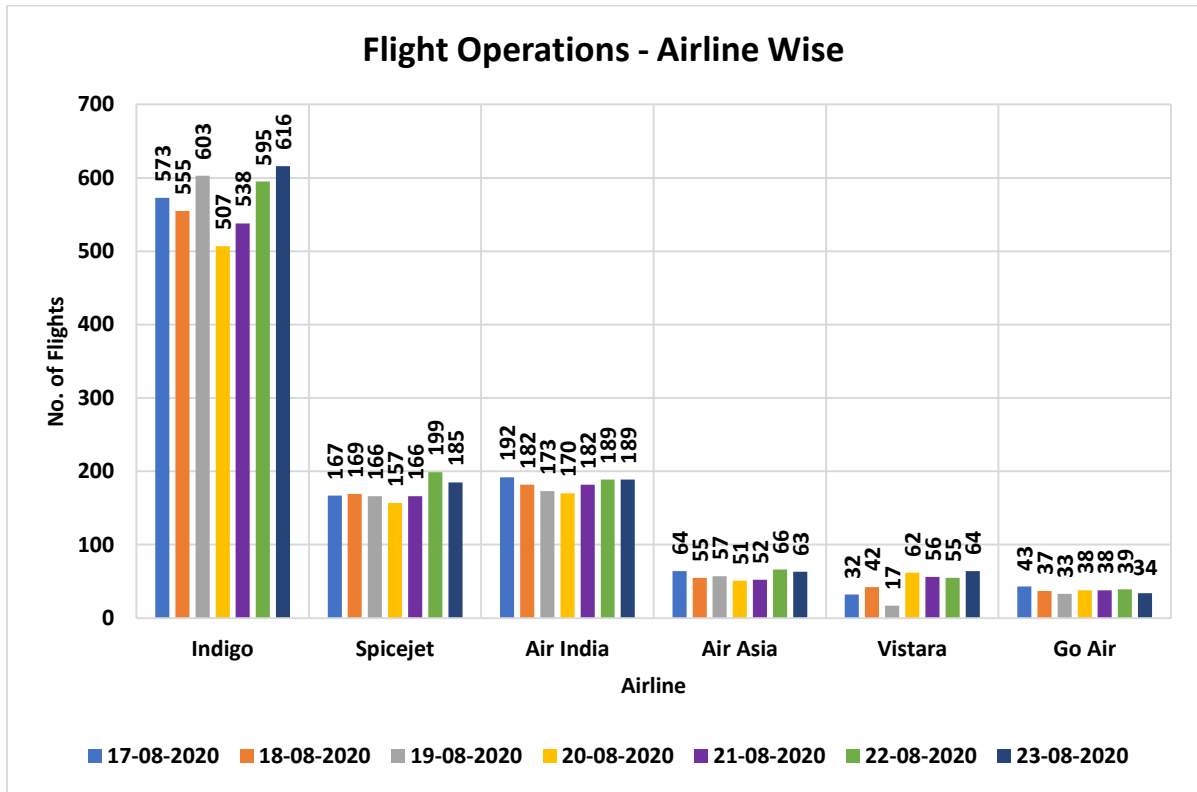

C-ATFM Weekly Report (17th – 23rd Aug'20)

1. Traffic at Indian Airports/Airspace:

2. Cargo and Medical Flights at Indian Airports:

3. Flight Operations – Airline wise:

4. Air Traffic Movement at 6 Major Airports: