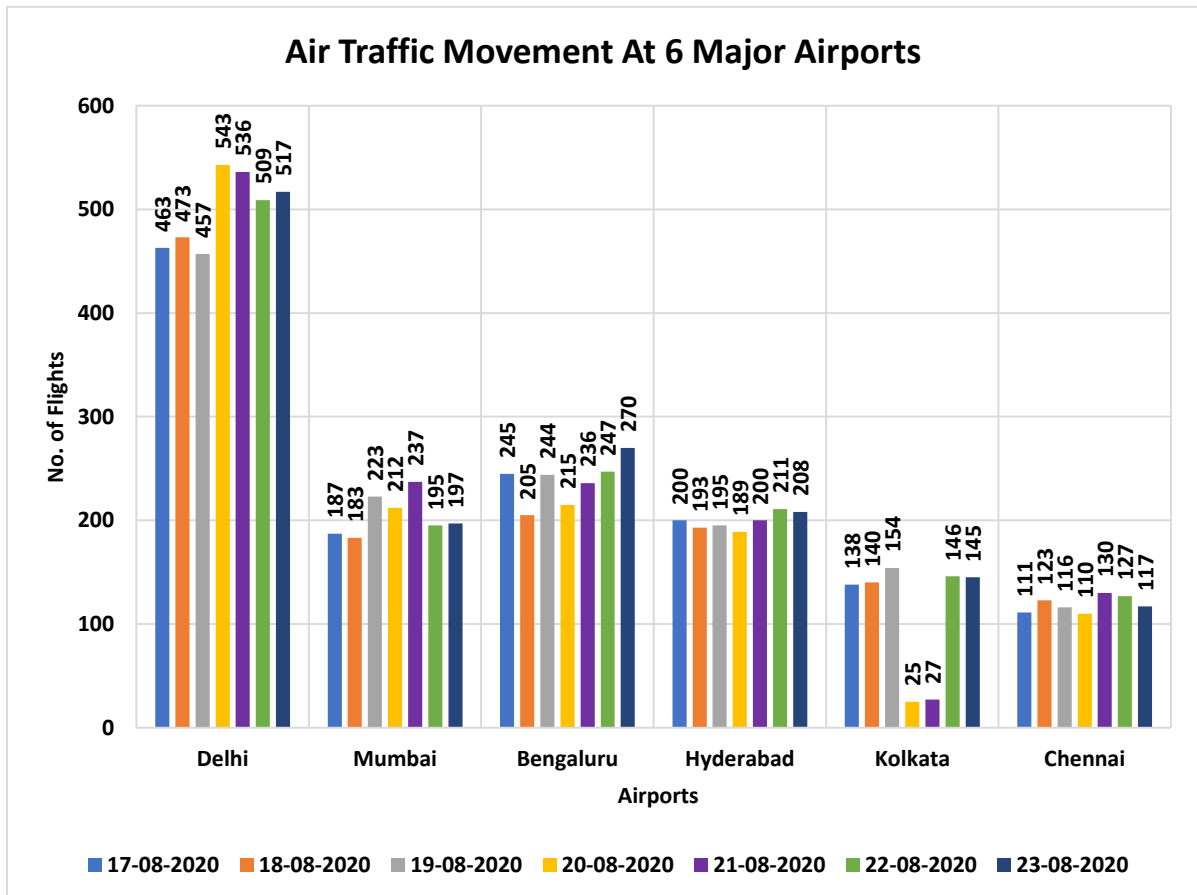

C-ATFM Weekly Report (17th – 23rd Aug'20)

1. Traffic at Indian Airports/Airspace:

2. Cargo and Medical Flights at Indian Airports:

3. Flight Operations – Airline wise:

4. Air Traffic Movement at 6 Major Airports:

5. Predicted Demand (24th – 30th Aug'20):

6. Other Important Information:

- Radar Feed from Guwahati not available in SKYFLOW since 17th Aug'20.
- Doppler Radar images for Kolkata and Chennai not received from IMD.