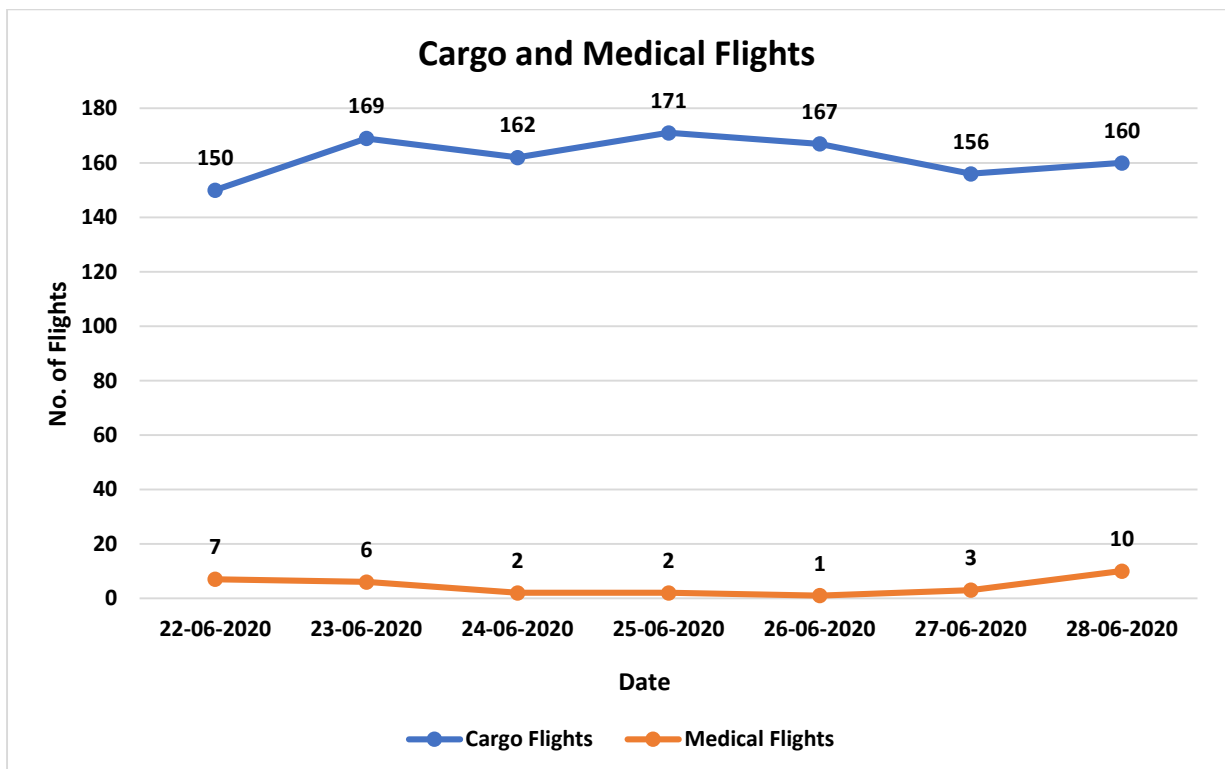

C-ATFM Weekly Report (22nd – 28th Jun'20)

1. Traffic at Indian Airports/Airspace:

2. Cargo and Medical Flights at Indian Airports:

3. Flight Operations – Airline wise:

4. Air Traffic Movement at 6 Major Airports:

5. Predicted Demand (29th Jun'20 – 5th Jul'20):

6. Other Important Information:

- Doppler Radar images for Kolkata and Chennai intermittent from IMD.