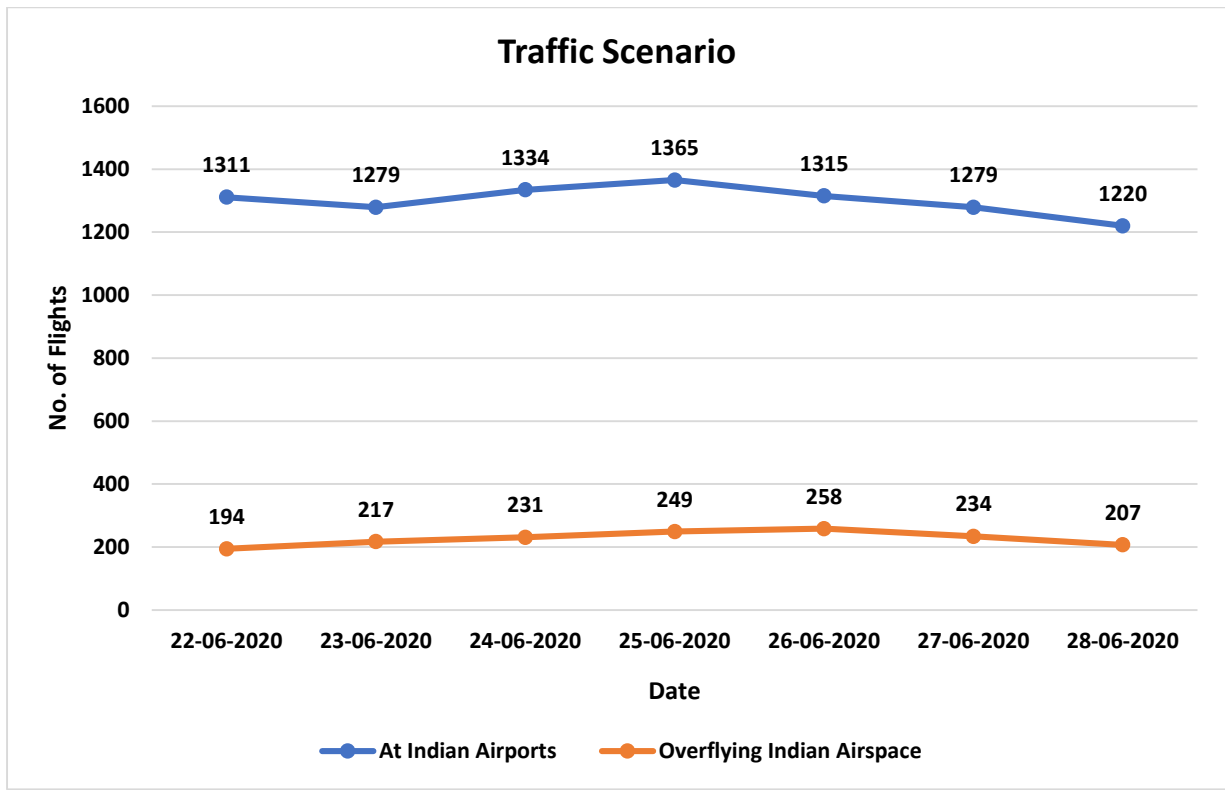

C-ATFM Weekly Report (22nd – 28th Jun'20)

1. Traffic at Indian Airports/Airspace:

2. Cargo and Medical Flights at Indian Airports:

3. Flight Operations – Airline wise:

4. Air Traffic Movement at 6 Major Airports:

5. Predicted Demand (29th Jun'20 – 5th Jul'20):

6. Other Important Information:

- Doppler Radar images for Kolkata and Chennai intermittent from IMD.