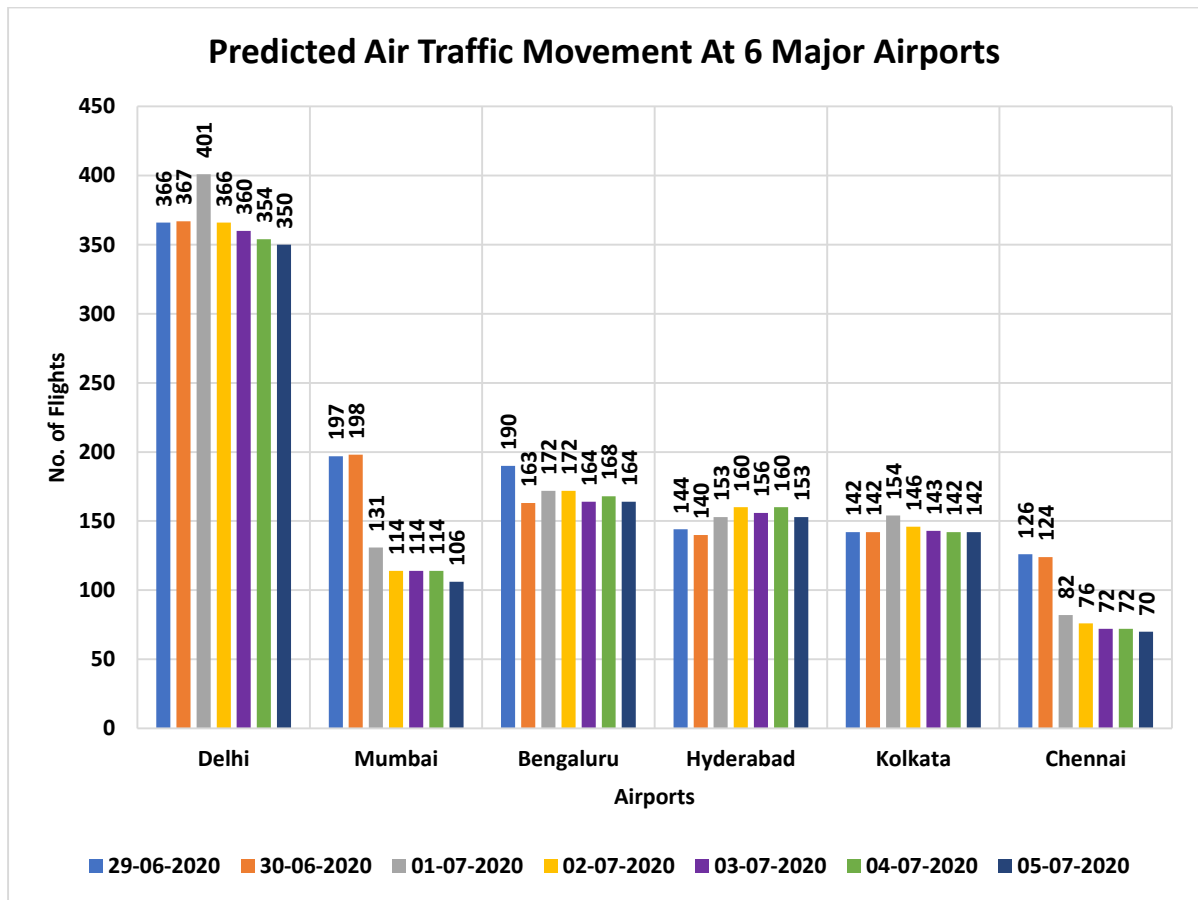

C-ATFM Weekly Report (22nd – 28th Jun'20)

1. Traffic at Indian Airports/Airspace:

2. Cargo and Medical Flights at Indian Airports:

3. Flight Operations – Airline wise:

4. Air Traffic Movement at 6 Major Airports:

5. Predicted Demand (29th Jun'20 – 5th Jul'20):

6. Other Important Information:

- Doppler Radar images for Kolkata and Chennai intermittent from IMD.