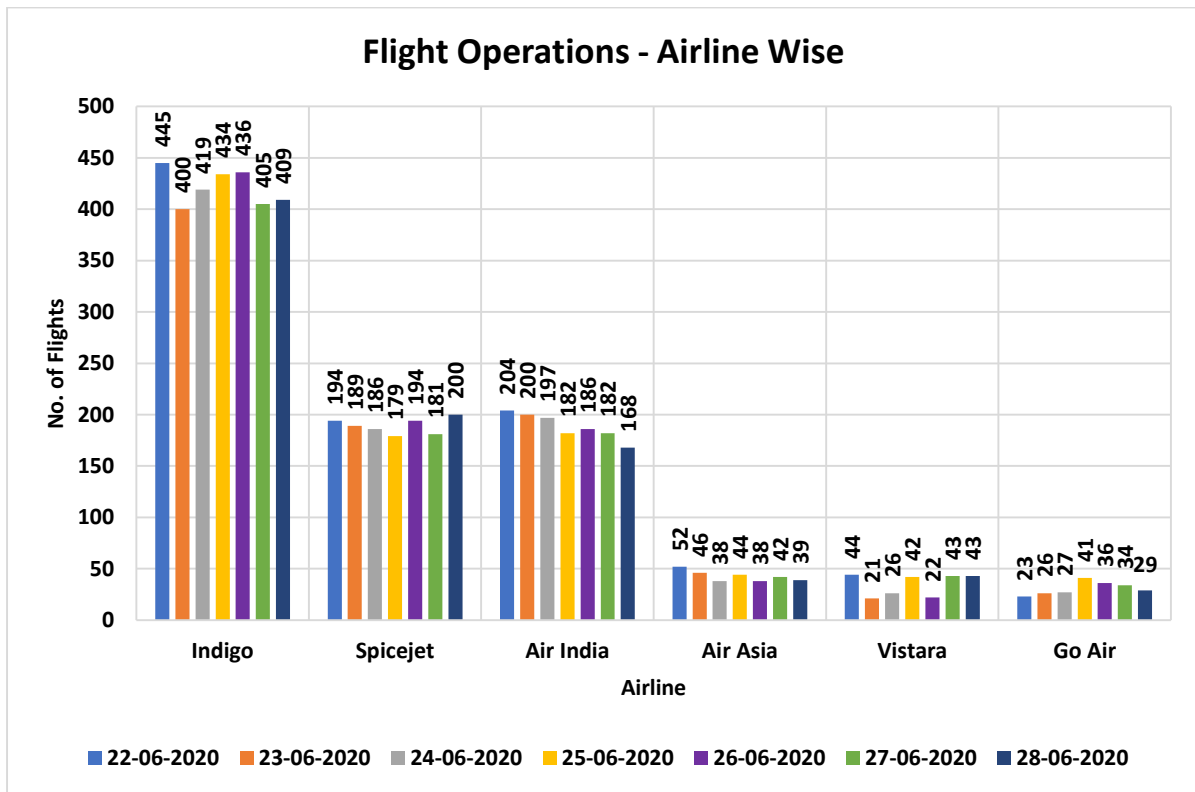

C-ATFM Weekly Report (22nd – 28th Jun'20)

1. Traffic at Indian Airports/Airspace:

2. Cargo and Medical Flights at Indian Airports:

3. Flight Operations – Airline wise:

4. Air Traffic Movement at 6 Major Airports:

5. Predicted Demand (29th Jun'20 – 5th Jul'20):

6. Other Important Information:

- Doppler Radar images for Kolkata and Chennai intermittent from IMD.