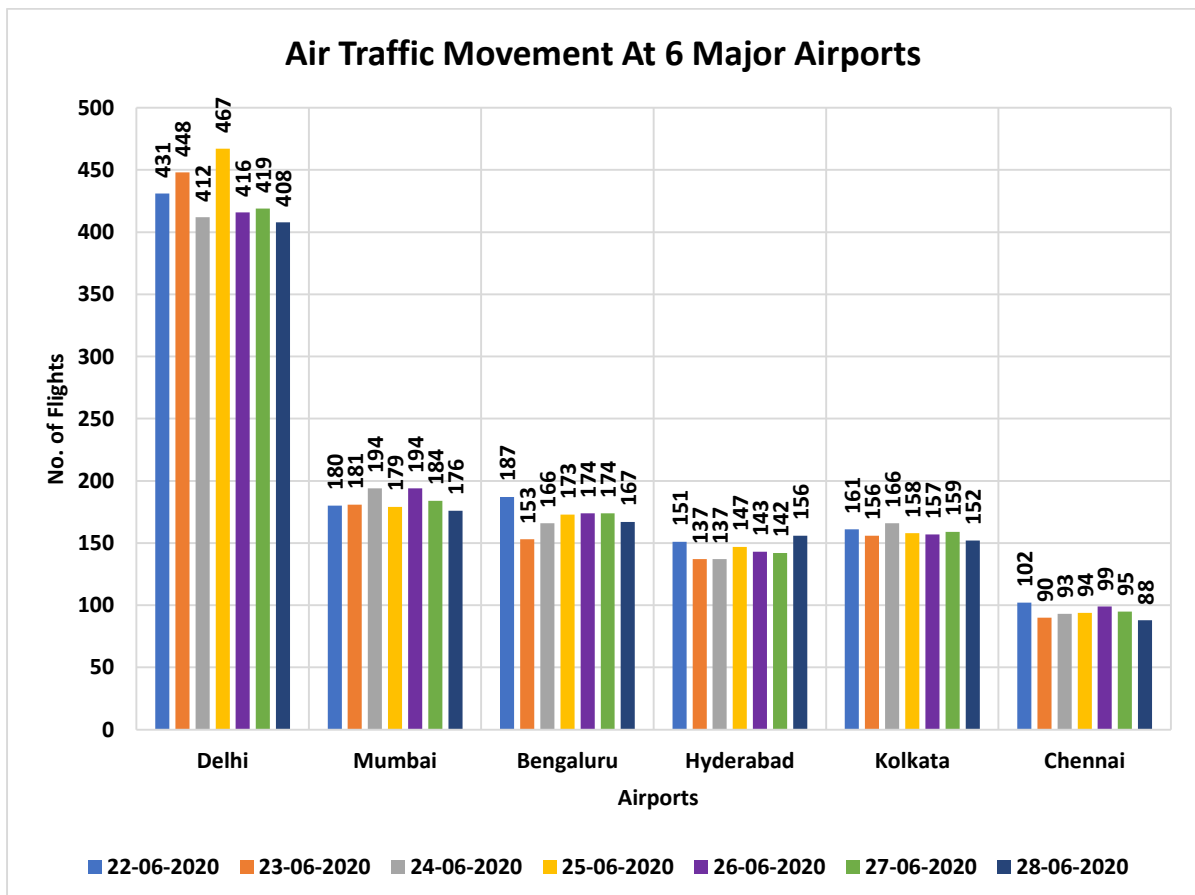

C-ATFM Weekly Report (22nd – 28th Jun'20)

1. Traffic at Indian Airports/Airspace:

2. Cargo and Medical Flights at Indian Airports:

3. Flight Operations – Airline wise:

4. Air Traffic Movement at 6 Major Airports:

5. Predicted Demand (29th Jun'20 – 5th Jul'20):

6. Other Important Information:

- Doppler Radar images for Kolkata and Chennai intermittent from IMD.