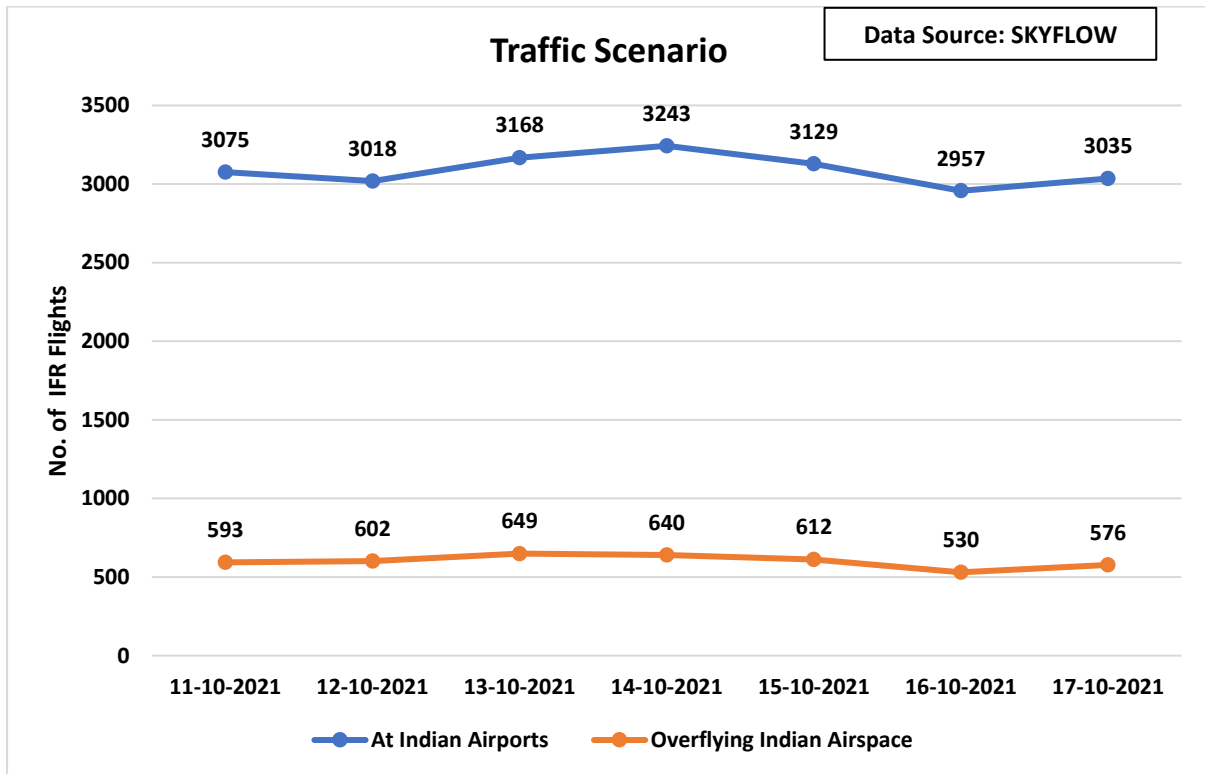

C-ATFM Weekly Report (11th – 17th Oct'21)

1. IFR Traffic at Indian Airports/Airspace:

2. Cargo and Medical Flights at Indian Airports:

3. Flight Operations – Airline wise:

4. Air Traffic Movement at 6 Major Airports:

5. Other Important Information:

- SKYFLOW System is receiving meteorological images intermittently from Kolkata and Chennai.
- ADEXP messages are not being received from Chennai, Jaipur and Ahmedabad Airport CDM.