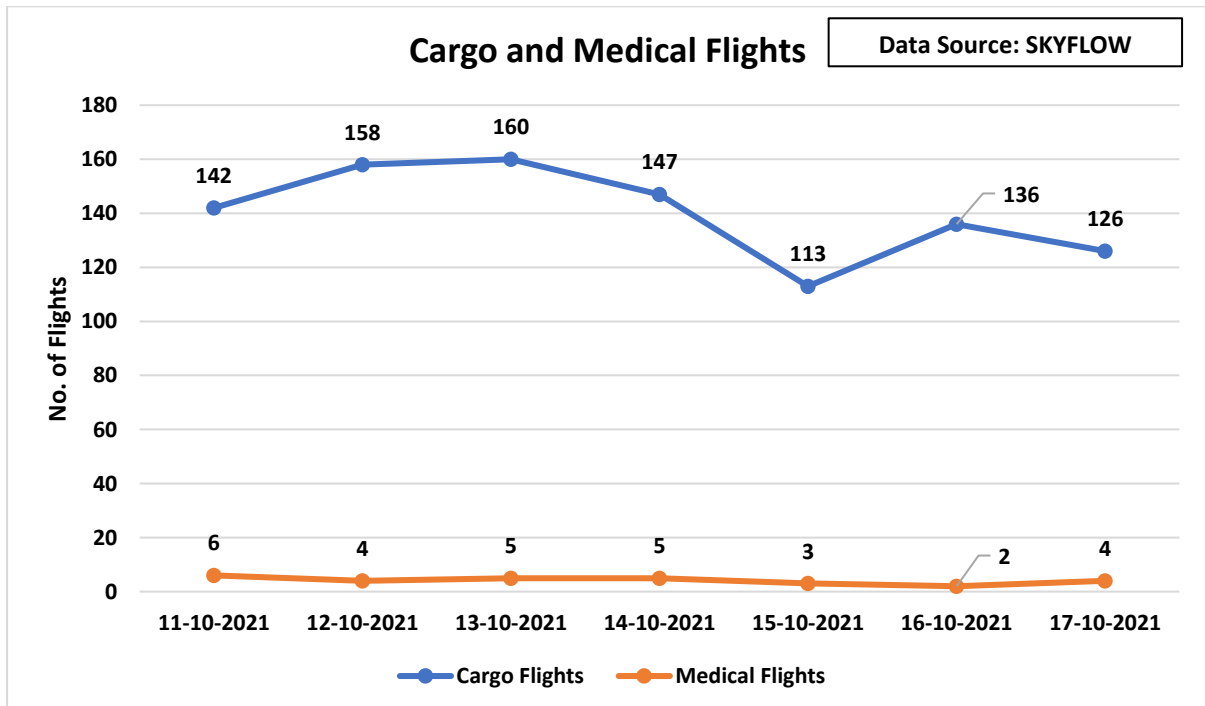

C-ATFM Weekly Report (11th – 17th Oct'21)

1. IFR Traffic at Indian Airports/Airspace:

2. Cargo and Medical Flights at Indian Airports:

3. Flight Operations – Airline wise:

4. Air Traffic Movement at 6 Major Airports:

5. Other Important Information:

- SKYFLOW System is receiving meteorological images intermittently from Kolkata and Chennai.
- ADEXP messages are not being received from Chennai, Jaipur and Ahmedabad Airport CDM.