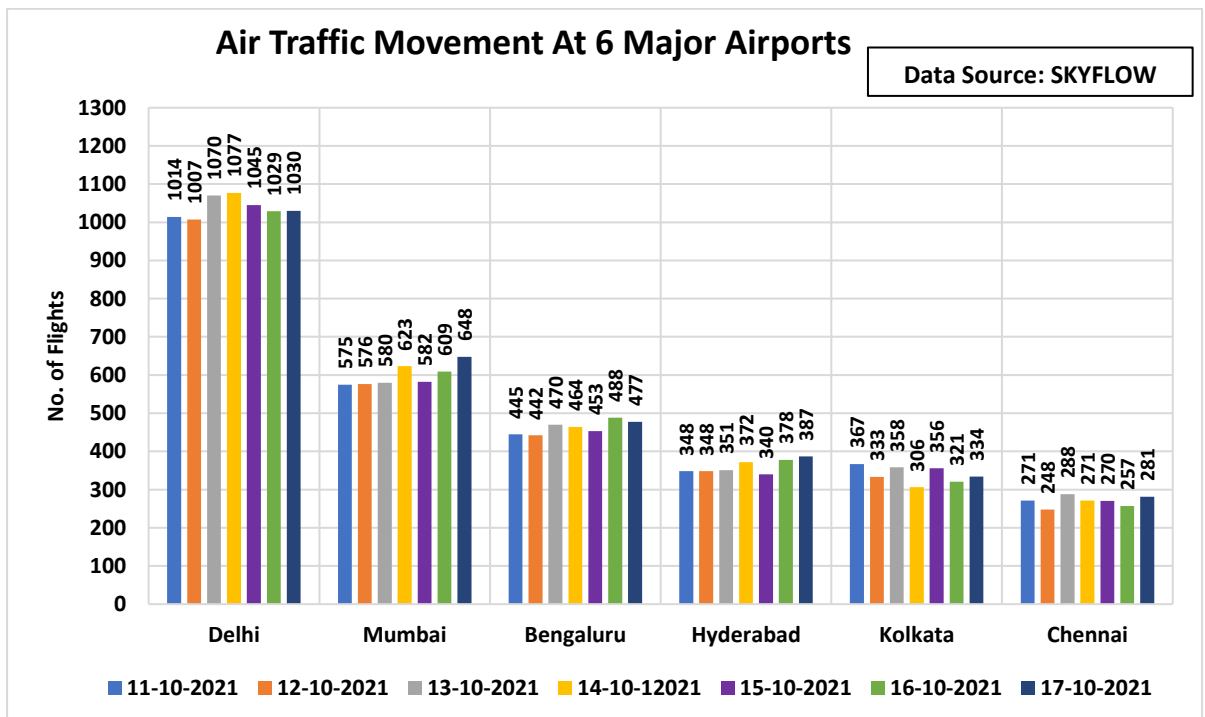

C-ATFM Weekly Report (11th – 17th Oct'21)

1. IFR Traffic at Indian Airports/Airspace:

2. Cargo and Medical Flights at Indian Airports:

3. Flight Operations – Airline wise:

4. Air Traffic Movement at 6 Major Airports:

5. Other Important Information:

- SKYFLOW System is receiving meteorological images intermittently from Kolkata and Chennai.
- ADEXP messages are not being received from Chennai, Jaipur and Ahmedabad Airport CDM.