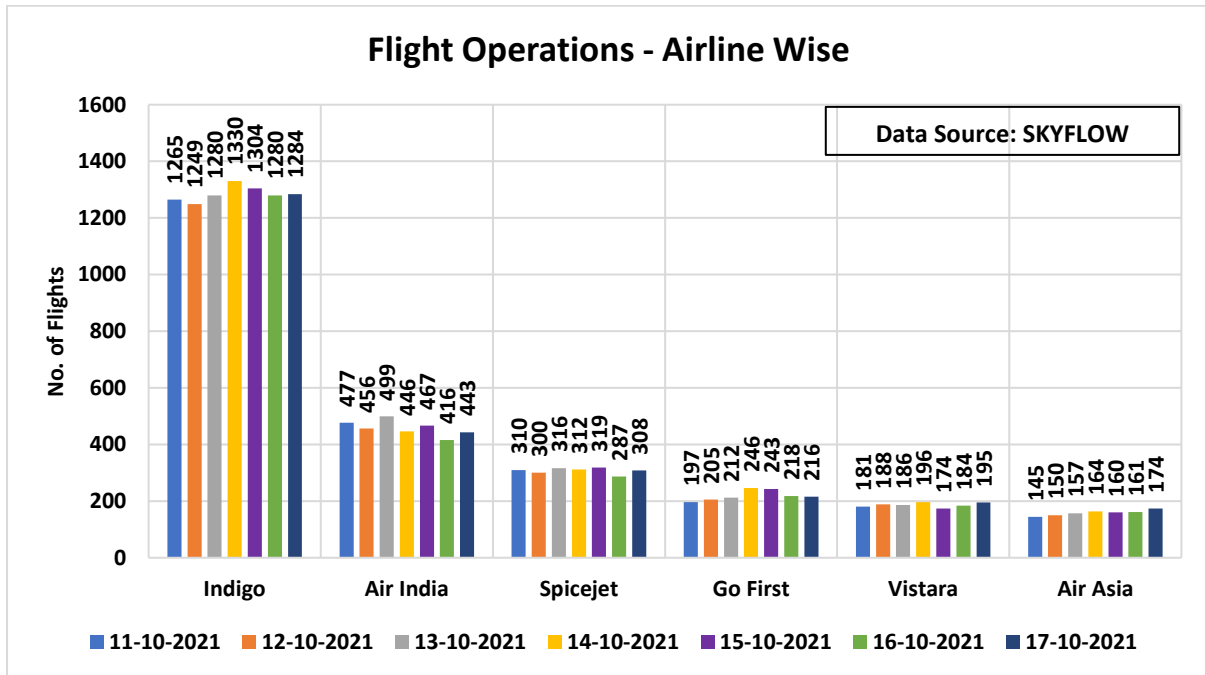

C-ATFM Weekly Report (11th – 17th Oct'21)

1. IFR Traffic at Indian Airports/Airspace:

2. Cargo and Medical Flights at Indian Airports:

3. Flight Operations – Airline wise:

4. Air Traffic Movement at 6 Major Airports:

5. Other Important Information:

- SKYFLOW System is receiving meteorological images intermittently from Kolkata and Chennai.
- ADEXP messages are not being received from Chennai, Jaipur and Ahmedabad Airport CDM.