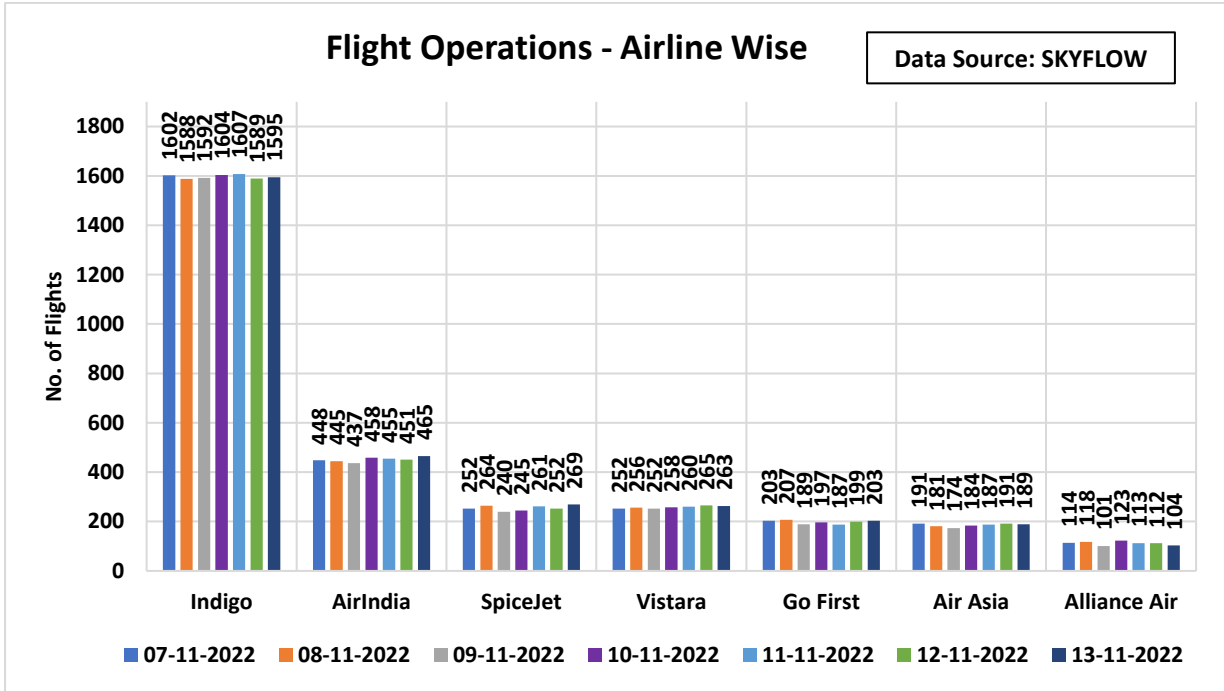

C-ATFM Weekly Report (07th-13th Nov'22)

1. IFR Traffic at Indian Airports/Airspace:

2. Top Ten Busiest Indian City pairs this week:

3. Flight Operations – Airline wise:

4. Air Traffic Movement at 6 Major Airports:

Airport	Date	Cause	Duration
Delhi	09-11-2022	Demand Capacity Imbalance	03:00-05:00 UTC

-X-