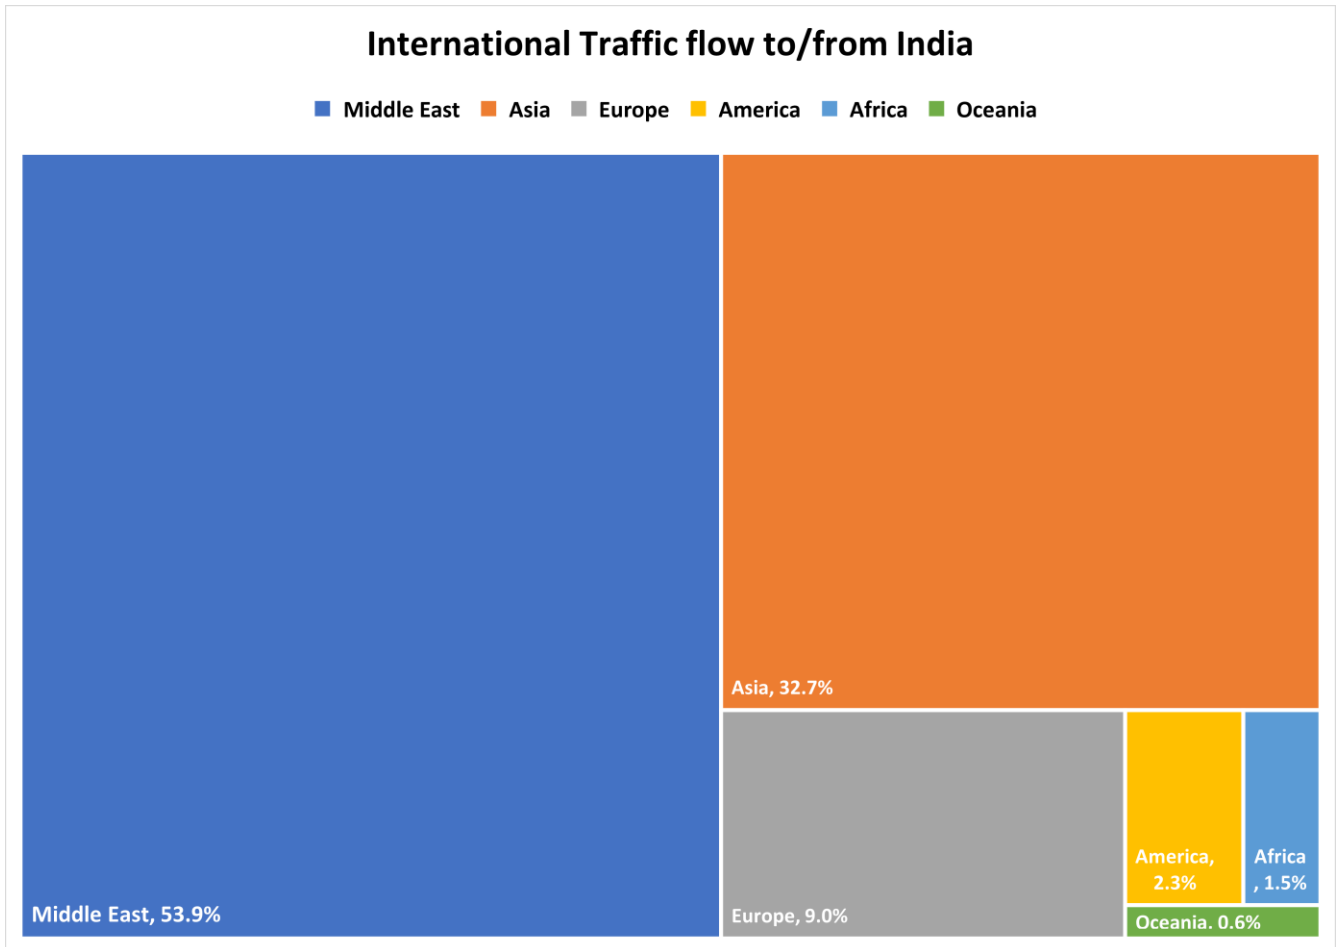

C-ATFM Weekly Report (07th-13th Nov'22)

1. IFR Traffic at Indian Airports/Airspace:

2. Top Ten Busiest Indian City pairs this week:

3. Flight Operations – Airline wise:

4. Air Traffic Movement at 6 Major Airports:

5. International Traffic Flow at Indian Airports:

6. Other Important Information:

- SKYFLOW System is not receiving meteorological images from Kolkata, Jaipur and Lucknow Airport.
- ADEXP messages are not being received from Delhi, Mumbai, Jaipur, Ahmedabad, Trivandrum and Chennai Airport CDM.
- ATFM measures were applied as per the table below:

Airport	Date	Cause	Duration
Delhi	09-11-2022	Demand Capacity Imbalance	03:00-05:00 UTC

-X-