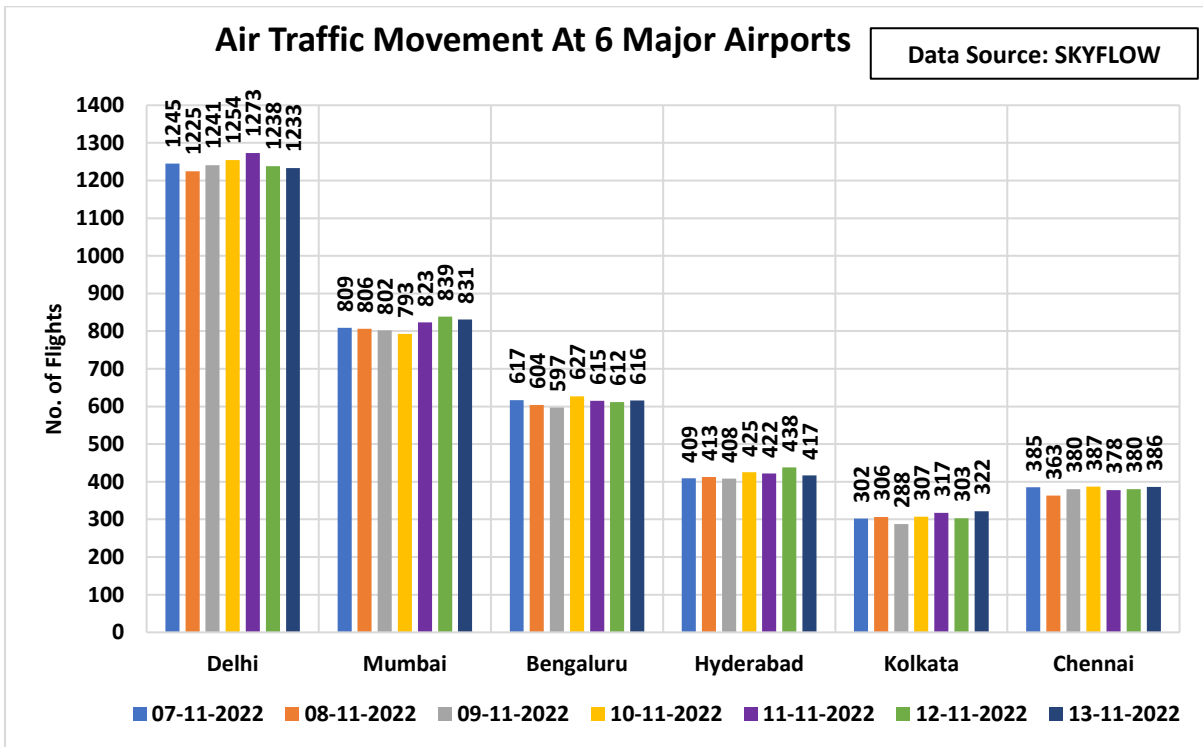

C-ATFM Weekly Report (07th-13th Nov'22)

1. IFR Traffic at Indian Airports/Airspace:

2. Top Ten Busiest Indian City pairs this week:

3. Flight Operations – Airline wise:

4. Air Traffic Movement at 6 Major Airports:

5. International Traffic Flow at Indian Airports:

6. Other Important Information:

- SKYFLOW System is not receiving meteorological images from Kolkata, Jaipur and Lucknow Airport.
- ADEXP messages are not being received from Delhi, Mumbai, Jaipur, Ahmedabad, Trivandrum and Chennai Airport CDM.
- ATFM measures were applied as per the table below:

Airport	Date	Cause	Duration
Delhi	09-11-2022	Demand Capacity Imbalance	03:00-05:00 UTC

-X-