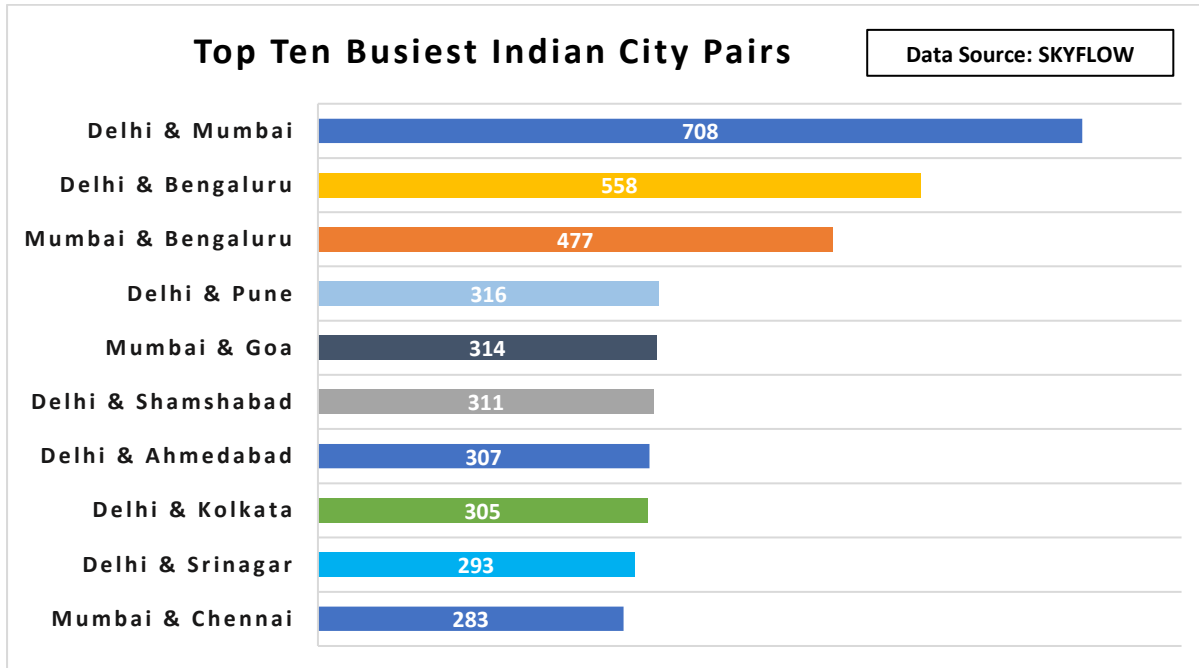

C-ATFM Weekly Report (07th-13th Nov'22)

1. IFR Traffic at Indian Airports/Airspace:

2. Top Ten Busiest Indian City pairs this week:

3. Flight Operations – Airline wise:

4. Air Traffic Movement at 6 Major Airports: