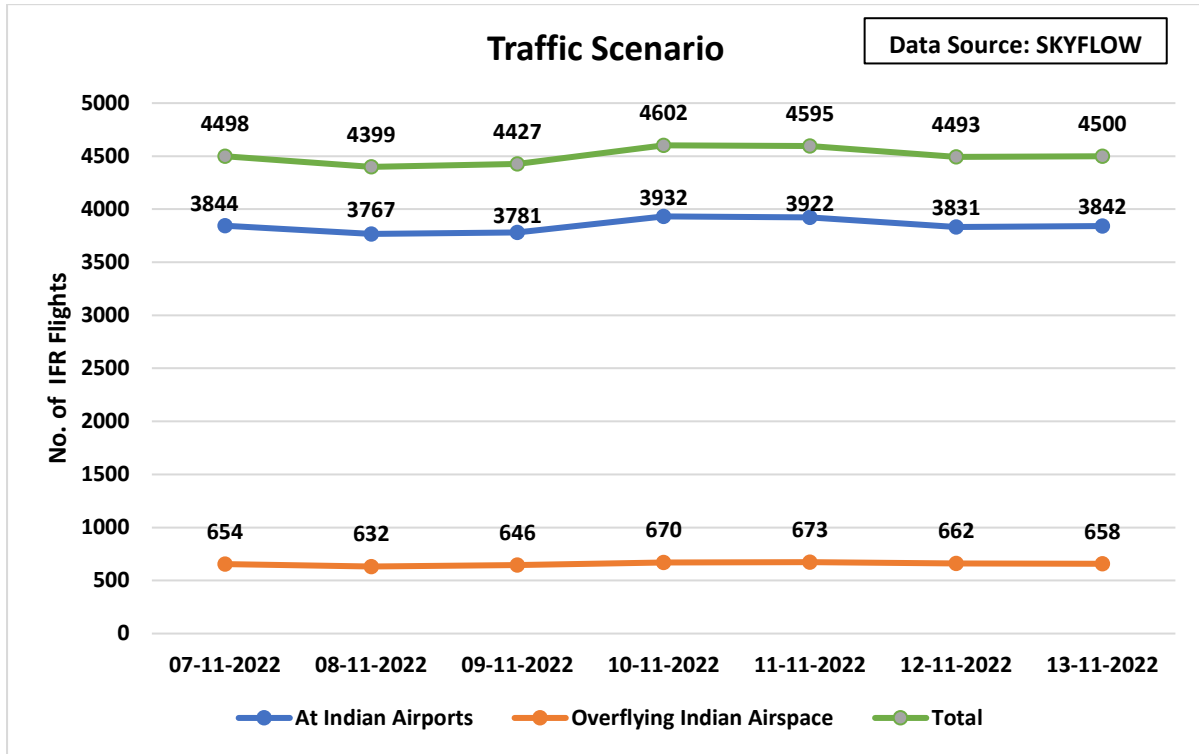

C-ATFM Weekly Report (07th-13th Nov'22)

1. IFR Traffic at Indian Airports/Airspace:

2. Top Ten Busiest Indian City pairs this week:

3. Flight Operations – Airline wise:

4. Air Traffic Movement at 6 Major Airports:

5. International Traffic Flow at Indian Airports:

6. Other Important Information:

- SKYFLOW System is not receiving meteorological images from Kolkata, Jaipur and Lucknow Airport.
- ADEXP messages are not being received from Delhi, Mumbai, Jaipur, Ahmedabad, Trivandrum and Chennai Airport CDM.
- ATFM measures were applied as per the table below:

Airport	Date	Cause	Duration
Delhi	09-11-2022	Demand Capacity Imbalance	03:00-05:00 UTC

-X-