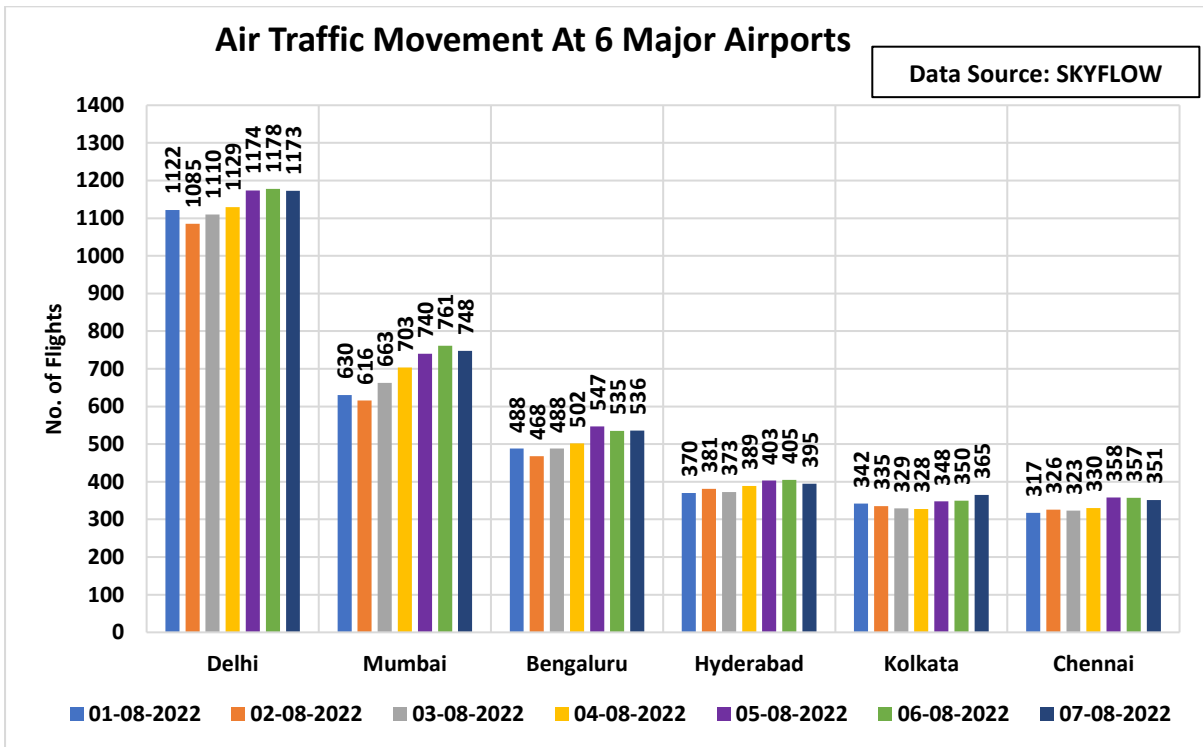

### 1. IFR Traffic at Indian Airports/Airspace:

Note: Due to the ongoing technical and flight planning issue, many AFTN messages were not received in SKYFLOW system. Data captured for the whole week is less than the actual movement in Indian Airspace.

### 2. Top Ten Busiest Indian City pairs this week:

### 3. Flight Operations – Airline wise:

### 4. Air Traffic Movement at 6 Major Airports:

Note: Due to the ongoing technical and flight planning issue, many AFTN messages were not received in SKYFLOW system. Data captured for the whole week is less than the actual movement at the Airports.