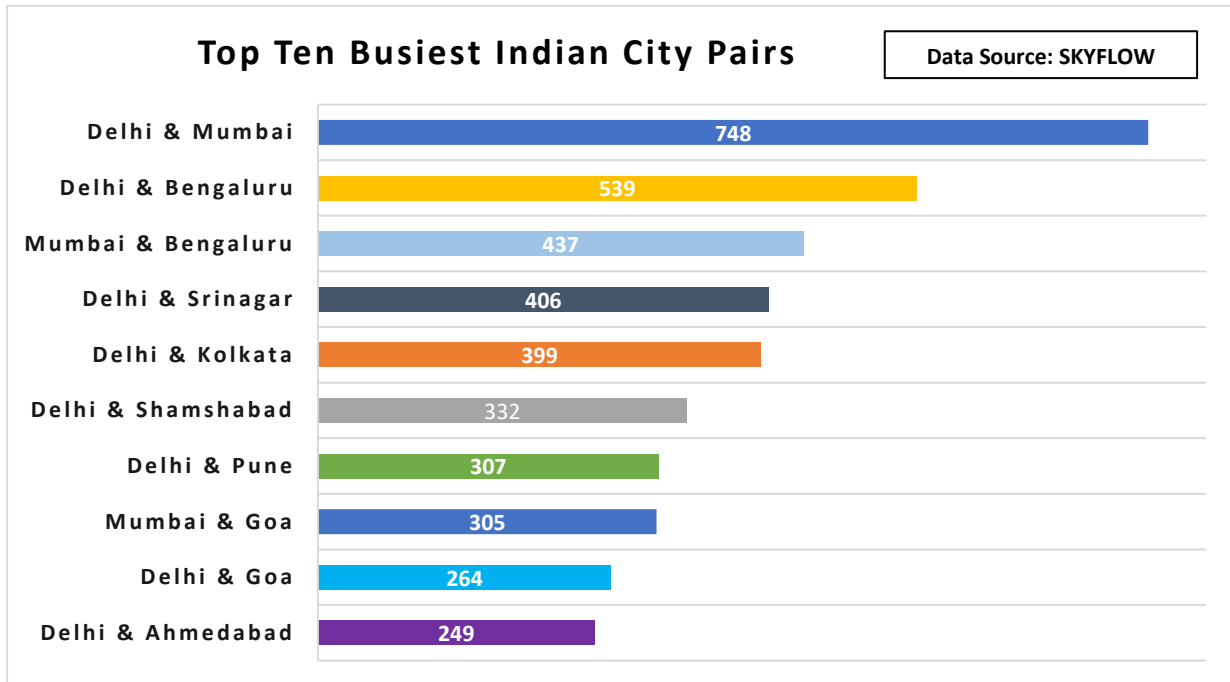

C-ATFM Weekly Report (11th-17th April'22)

1. IFR Traffic at Indian Airports/Airspace:

2. Top Ten Busiest Indian City pairs this week:

3. Flight Operations – Airline wise:

4. Air Traffic Movement at 6 Major Airports: