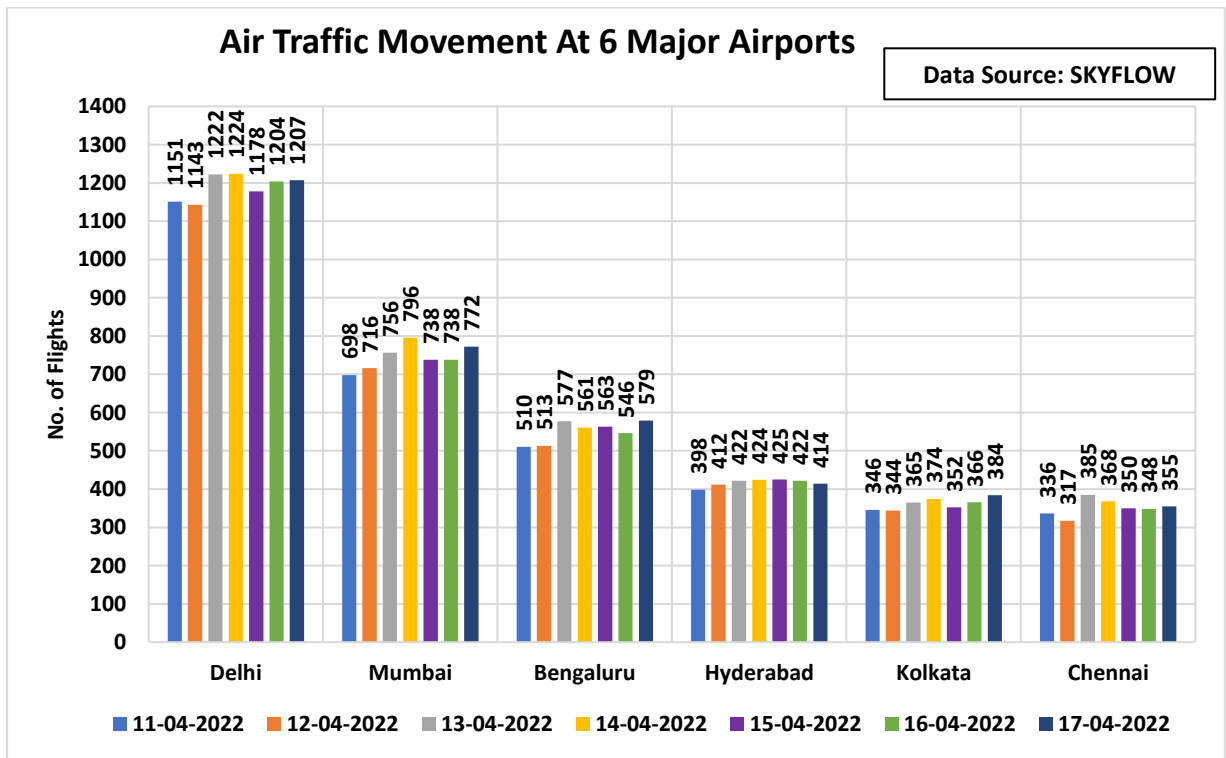

C-ATFM Weekly Report (11th-17th April'22)

1. IFR Traffic at Indian Airports/Airspace:

2. Top Ten Busiest Indian City pairs this week:

3. Flight Operations – Airline wise:

4. Air Traffic Movement at 6 Major Airports:

Note: Recently it is observed that SKYFLOW system has been missing FPL and associated ATS messages due to AFTN link issues. The actual movement at Airports is more than the movement captured by SKYFLOW.

5. International Traffic Flow at Indian Airports:

6. Other Important Information:

- AFTN messages and surveillance data to SKYFLOW system was intermittent from 1040 UTC to 1130 UTC of 11th April'22.
- SKYFLOW System is not receiving meteorological images from Kolkata, Patna, Chennai and Vishakhapatnam.
- ADEXP messages are not being received from Jaipur, Ahmedabad, Trivandrum and Chennai Airport CDM.