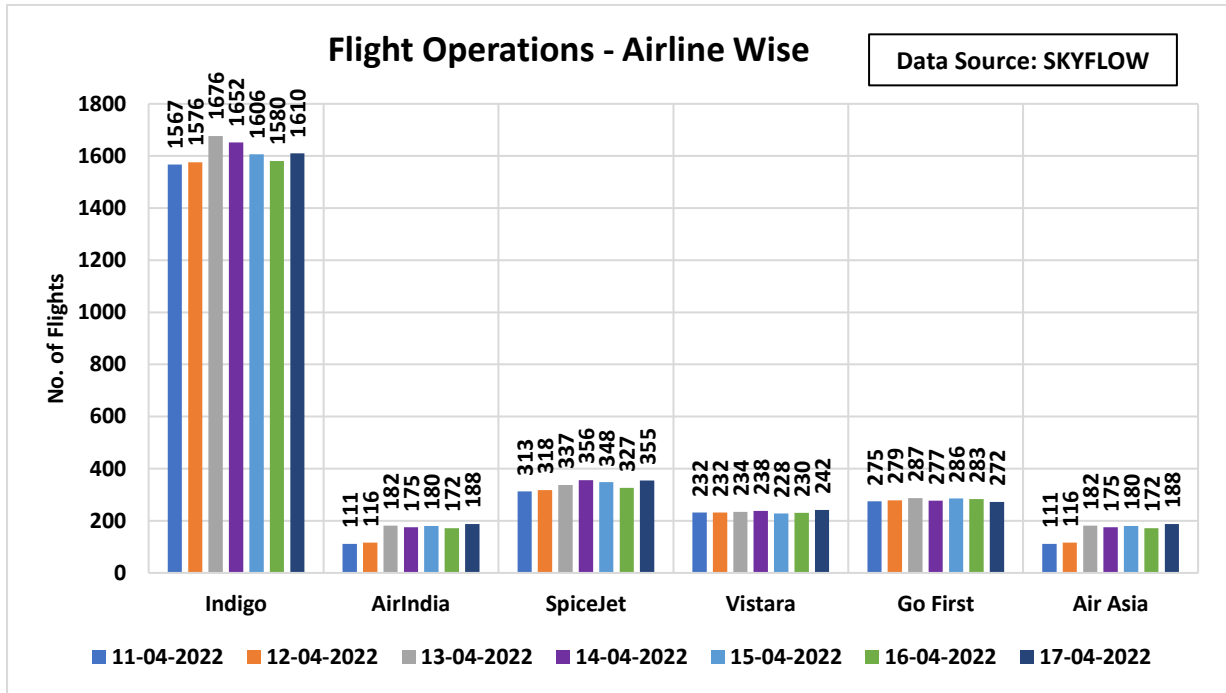

C-ATFM Weekly Report (11th-17th April'22)

1. IFR Traffic at Indian Airports/Airspace:

2. Top Ten Busiest Indian City pairs this week:

3. Flight Operations – Airline wise:

4. Air Traffic Movement at 6 Major Airports:

Note: Recently it is observed that SKYFLOW system has been missing FPL and associated ATS messages due to AFTN link issues. The actual movement at Airports is more than the movement captured by SKYFLOW.