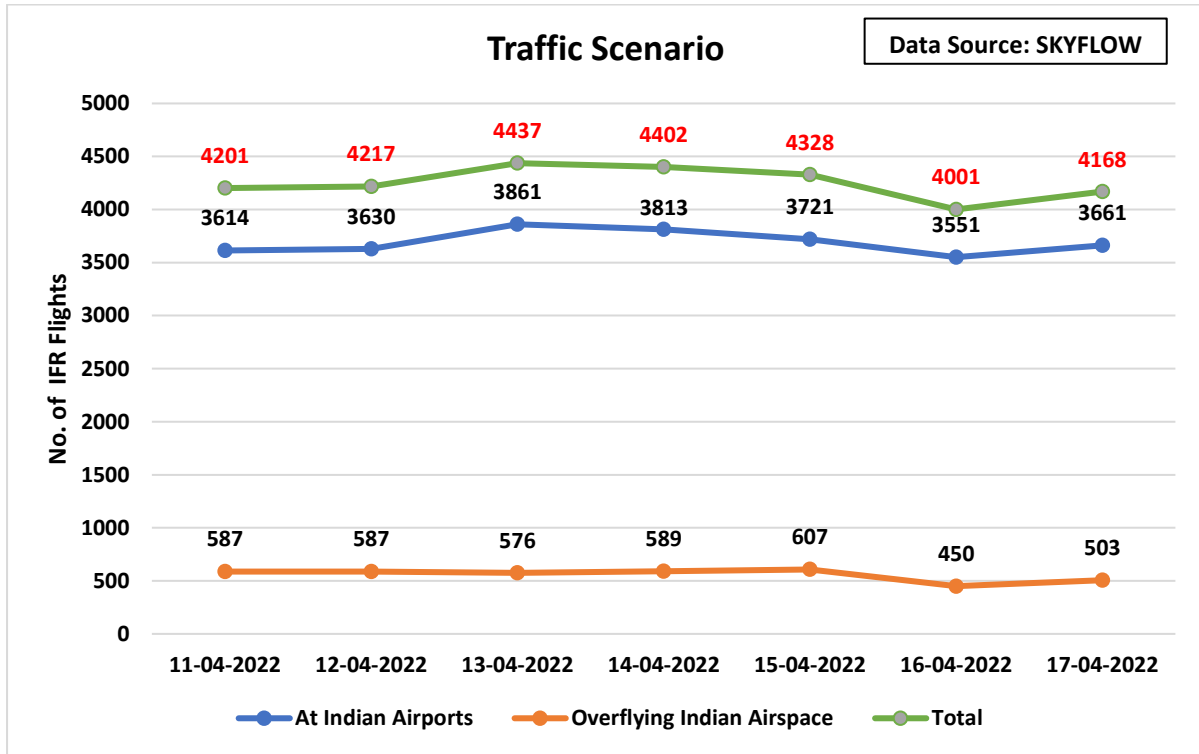

C-ATFM Weekly Report (11th-17th April'22)

1. IFR Traffic at Indian Airports/Airspace:

2. Top Ten Busiest Indian City pairs this week:

3. Flight Operations – Airline wise:

4. Air Traffic Movement at 6 Major Airports:

Note: Recently it is observed that SKYFLOW system has been missing FPL and associated ATS messages due to AFTN link issues. The actual movement at Airports is more than the movement captured by SKYFLOW.

5. International Traffic Flow at Indian Airports:

6. Other Important Information:

- AFTN messages and surveillance data to SKYFLOW system was intermittent from 1040 UTC to 1130 UTC of 11th April'22.
- SKYFLOW System is not receiving meteorological images from Kolkata, Patna, Chennai and Vishakhapatnam.
- ADEXP messages are not being received from Jaipur, Ahmedabad, Trivandrum and Chennai Airport CDM.