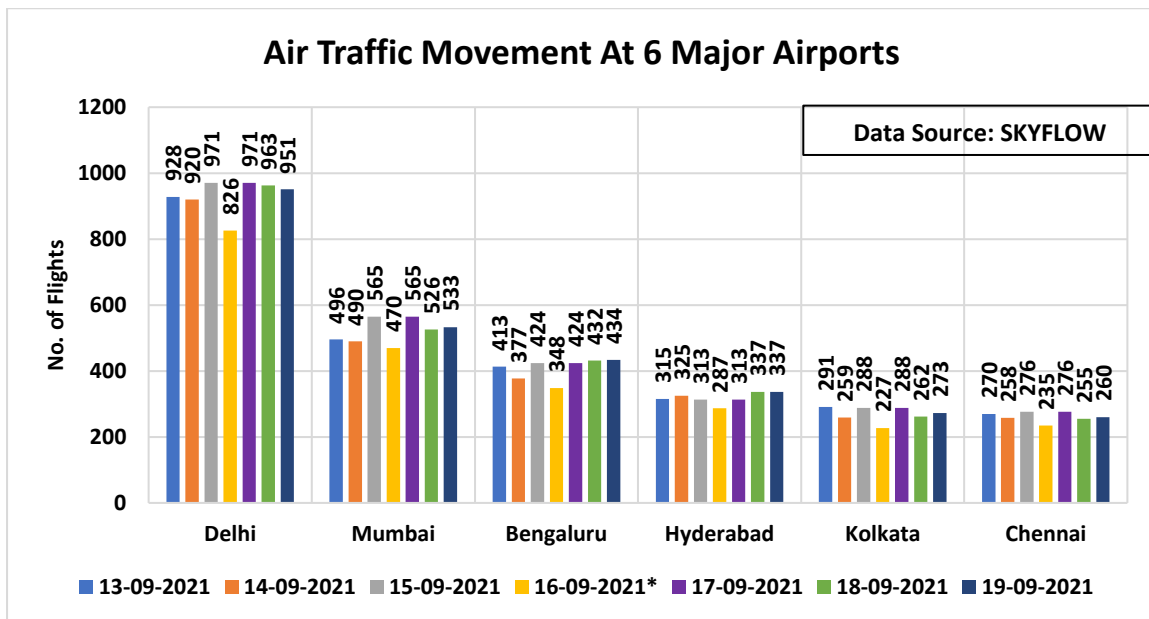

C-ATFM Weekly Report (13th– 19th Sep'21)

1. IFR Traffic at Indian Airports/Airspace:

2. Cargo and Medical Flights at Indian Airports:

3. Flight Operations – Airline wise:

4. Air Traffic Movement at 6 Major Airports:

**Data Captured on 16th Sept'21 is less than actual movements at the Airports/Airspace due AFTN Link failure from 0502 UTC to 0755 UTC.*

5. Other Important Information:

- SKYFLOW System is not receiving Meteorological images regularly from all stations.
- ADEXP messages are not being received from Jaipur, Delhi and Ahmedabad Airport CDM and intermittently from Mumbai Airport CDM.