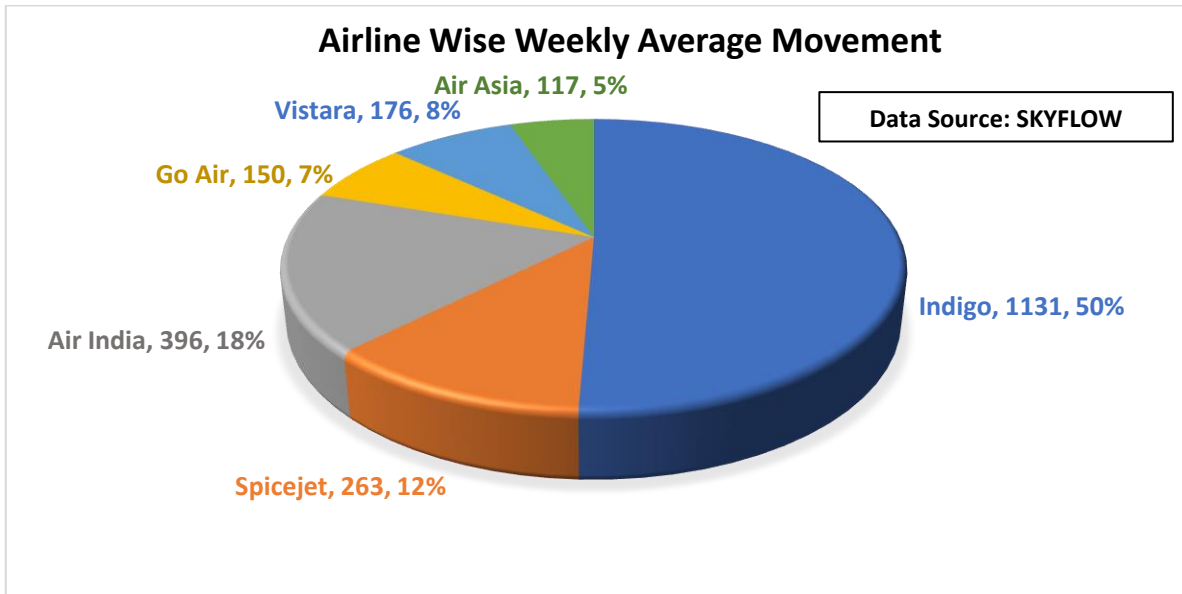

C-ATFM Weekly Report (13th– 19th Sep'21)

1. IFR Traffic at Indian Airports/Airspace:

2. Cargo and Medical Flights at Indian Airports:

3. Flight Operations – Airline wise:

4. Air Traffic Movement at 6 Major Airports: