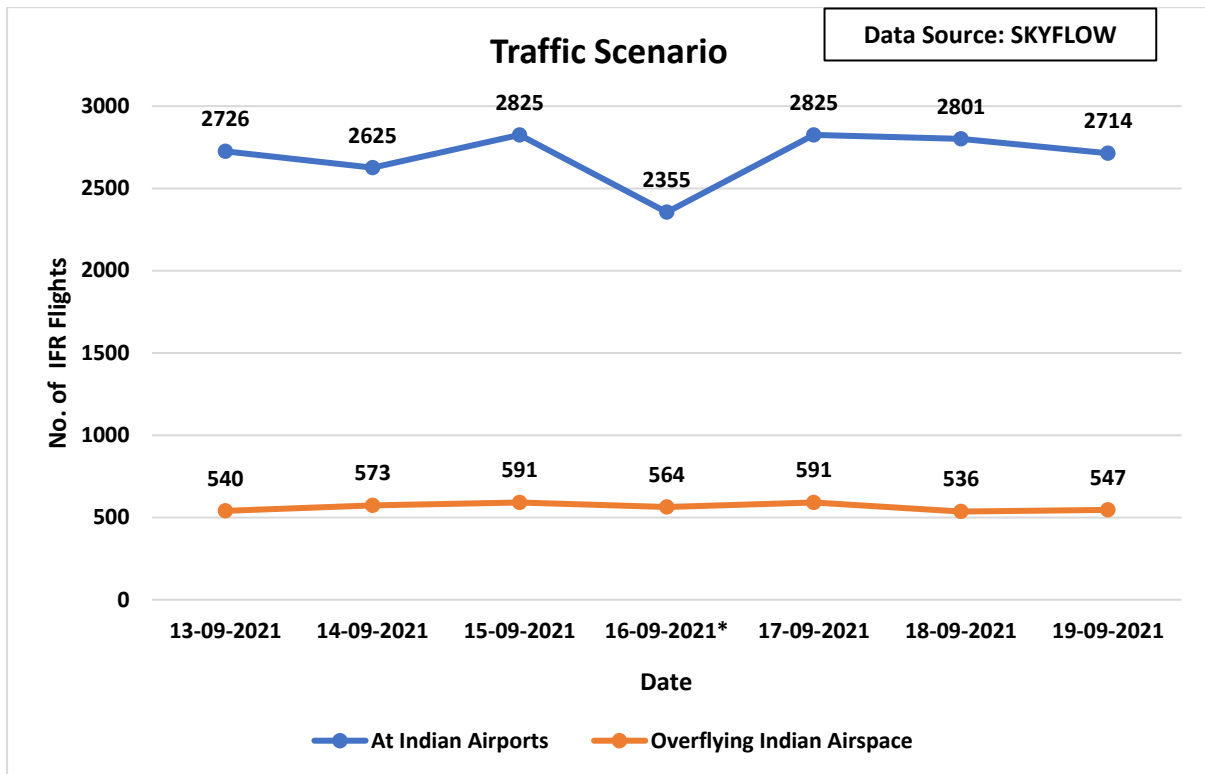

C-ATFM Weekly Report (13th– 19th Sep'21)

1. IFR Traffic at Indian Airports/Airspace:

2. Cargo and Medical Flights at Indian Airports:

3. Flight Operations – Airline wise:

4. Air Traffic Movement at 6 Major Airports:

**Data Captured on 16th Sept'21 is less than actual movements at the Airports/Airspace due AFTN Link failure from 0502 UTC to 0755 UTC.*

5. Other Important Information:

- SKYFLOW System is not receiving Meteorological images regularly from all stations.
- ADEXP messages are not being received from Jaipur, Delhi and Ahmedabad Airport CDM and intermittently from Mumbai Airport CDM.