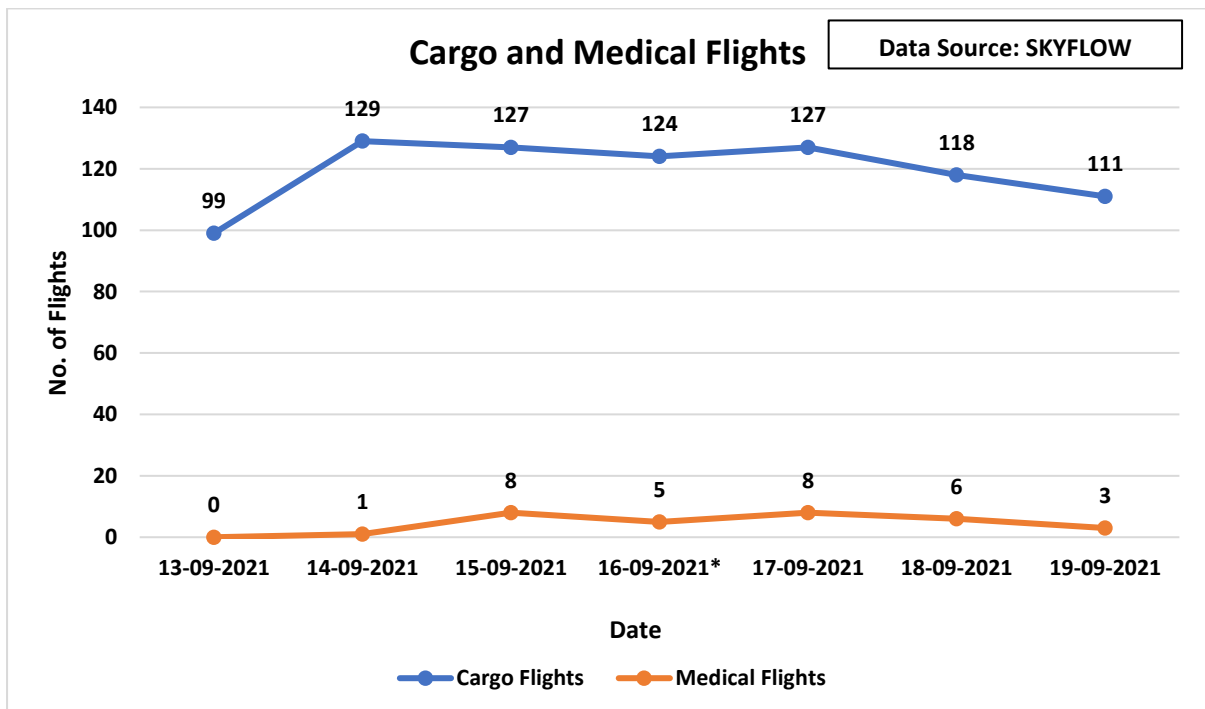

C-ATFM Weekly Report (13th– 19th Sep'21)

1. IFR Traffic at Indian Airports/Airspace:

2. Cargo and Medical Flights at Indian Airports:

3. Flight Operations – Airline wise:

4. Air Traffic Movement at 6 Major Airports:

**Data Captured on 16th Sept'21 is less than actual movements at the Airports/Airspace due AFTN Link failure from 0502 UTC to 0755 UTC.*

5. Other Important Information:

- SKYFLOW System is not receiving Meteorological images regularly from all stations.
- ADEXP messages are not being received from Jaipur, Delhi and Ahmedabad Airport CDM and intermittently from Mumbai Airport CDM.