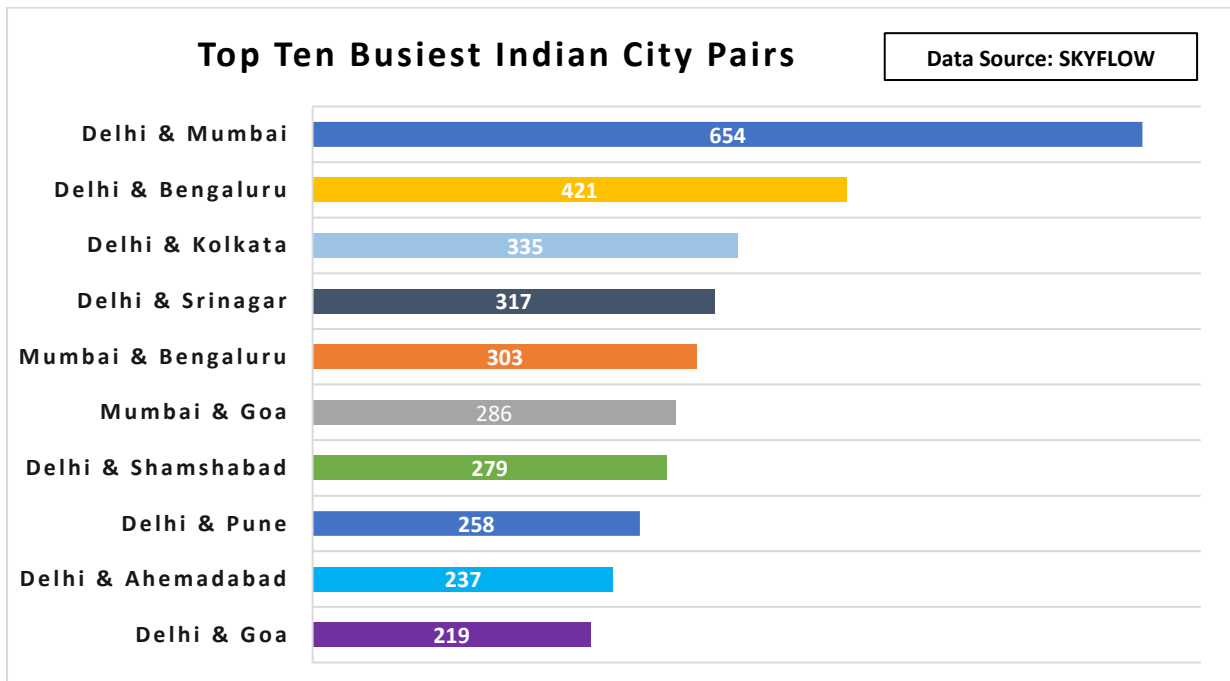

C-ATFM Weekly Report (14th- 20th Feb'22)

1. IFR Traffic at Indian Airports/Airspace:

2. Top Ten Busiest Indian City pairs this week:

3. Flight Operations – Airline wise:

4. Air Traffic Movement at 6 Major Airports: