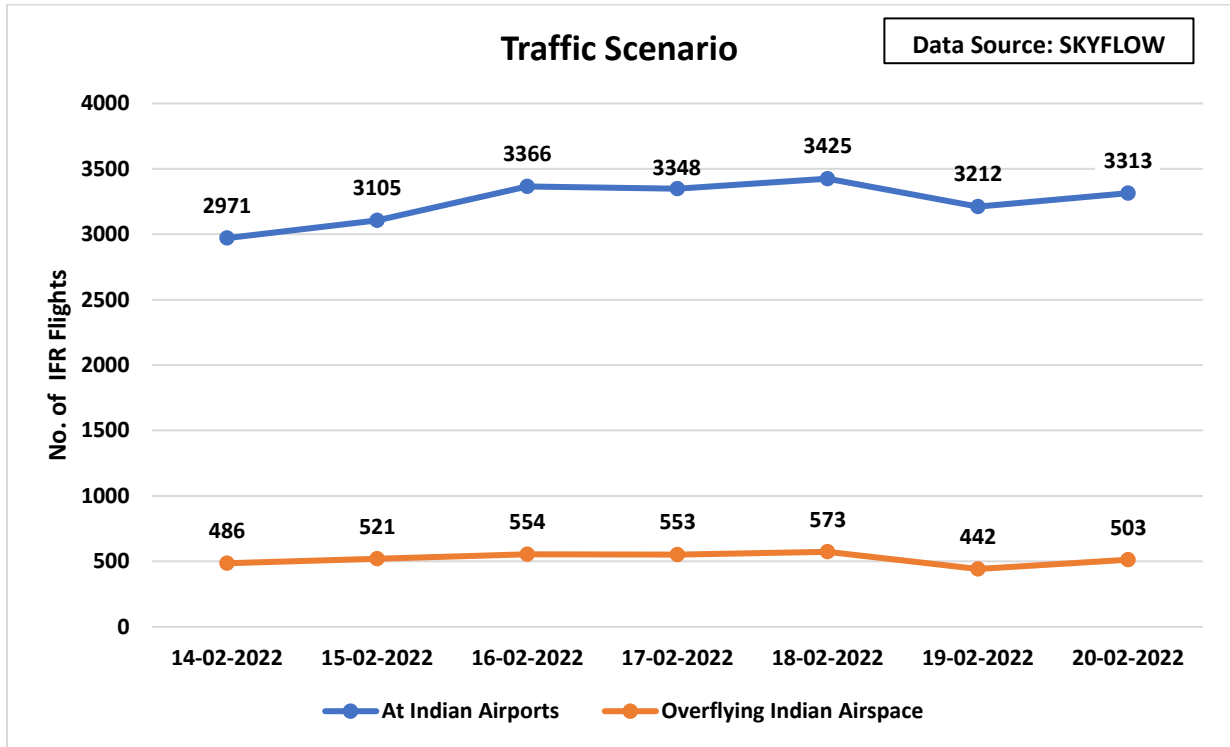

C-ATFM Weekly Report (14th- 20th Feb'22)

1. IFR Traffic at Indian Airports/Airspace:

2. Top Ten Busiest Indian City pairs this week:

3. Flight Operations – Airline wise:

4. Air Traffic Movement at 6 Major Airports:

5. Other Important Information:

- SKYFLOW System is receiving meteorological images intermittently from Chennai, Kolkata & Mumbai.
- ADEXP messages are not being received from Jaipur, Ahmedabad, Bengaluru and Chennai Airport CDM and intermittently from Kolkata Airport CDM.