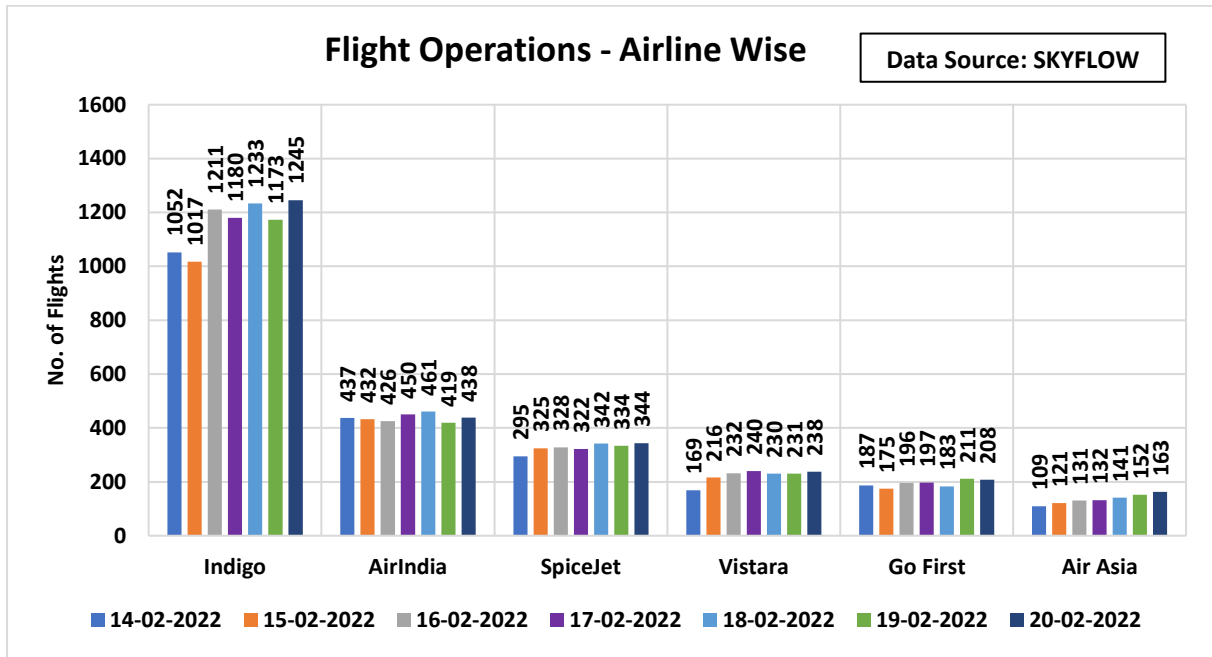

C-ATFM Weekly Report (14th- 20th Feb'22)

1. IFR Traffic at Indian Airports/Airspace:

2. Top Ten Busiest Indian City pairs this week:

3. Flight Operations – Airline wise:

4. Air Traffic Movement at 6 Major Airports:

5. Other Important Information:

- SKYFLOW System is receiving meteorological images intermittently from Chennai, Kolkata & Mumbai.
- ADEXP messages are not being received from Jaipur, Ahmedabad, Bengaluru and Chennai Airport CDM and intermittently from Kolkata Airport CDM.