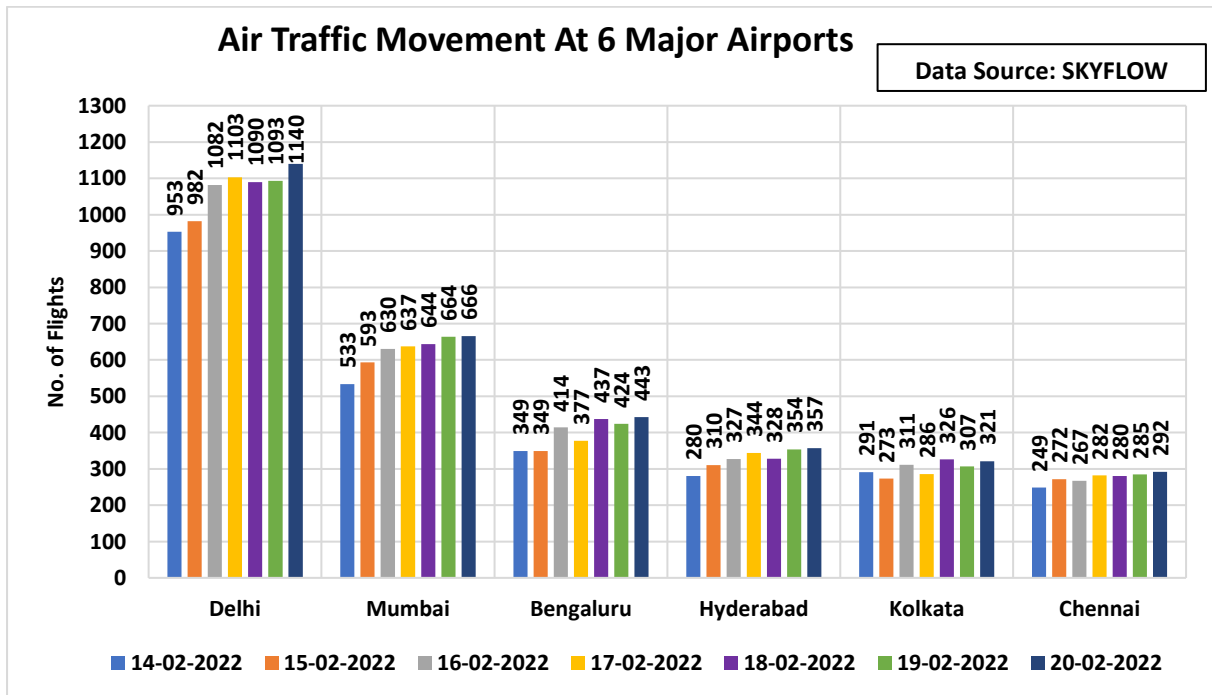

C-ATFM Weekly Report (14th- 20th Feb'22)

1. IFR Traffic at Indian Airports/Airspace:

2. Top Ten Busiest Indian City pairs this week:

3. Flight Operations – Airline wise:

4. Air Traffic Movement at 6 Major Airports:

5. Other Important Information:

- SKYFLOW System is receiving meteorological images intermittently from Chennai, Kolkata & Mumbai.
- ADEXP messages are not being received from Jaipur, Ahmedabad, Bengaluru and Chennai Airport CDM and intermittently from Kolkata Airport CDM.