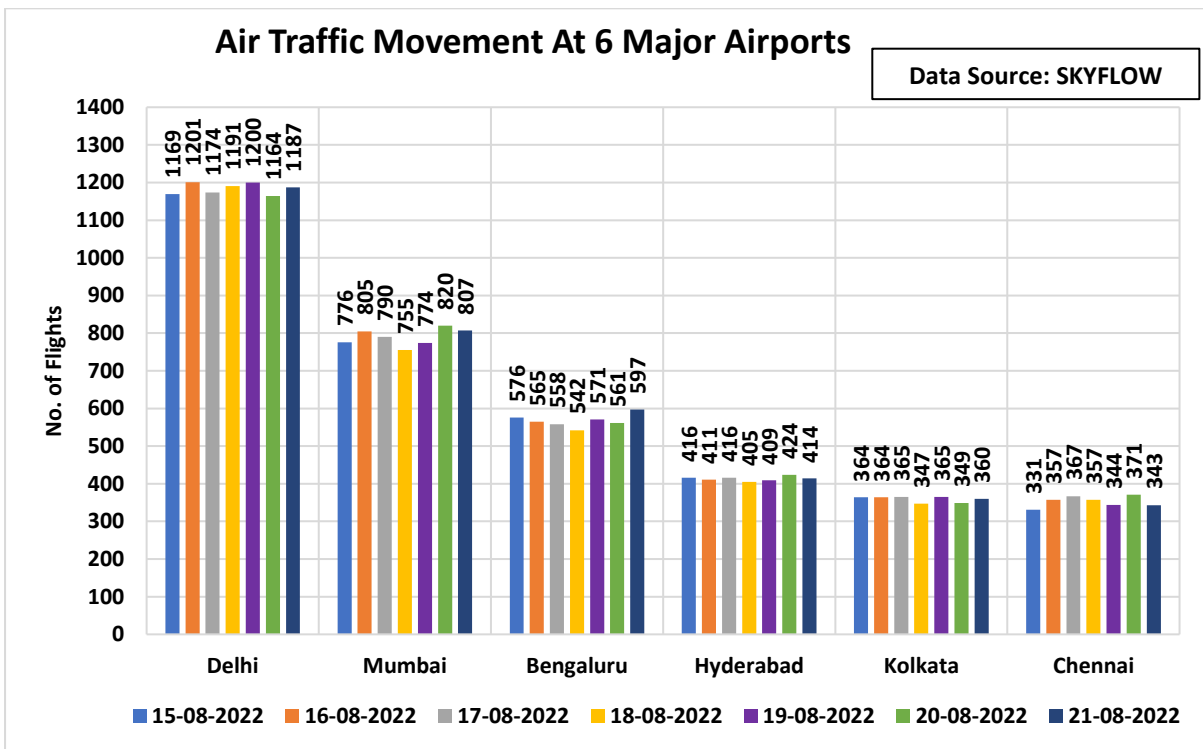

C-ATFM Weekly Report (15th-21stAug'22)

1. IFR Traffic at Indian Airports/Airspace:

2. Top Ten Busiest Indian City pairs this week:

3. Flight Operations – Airline wise:

4. Air Traffic Movement at 6 Major Airports:

5. International Traffic Flow at Indian Airports:

6. Other Important Information:

- SKYFLOW System is not receiving meteorological images from Mumbai, Chennai and Kolkata Airport respectively.
- ADEXP messages are not being received from Jaipur, Ahmedabad, Trivandrum and Chennai Airport CDM.
- ATFM measures were applied on 16th Aug'22 (0300 to 0500 UTC) to regulate arrival traffic flow at Delhi Airport due to high demand.