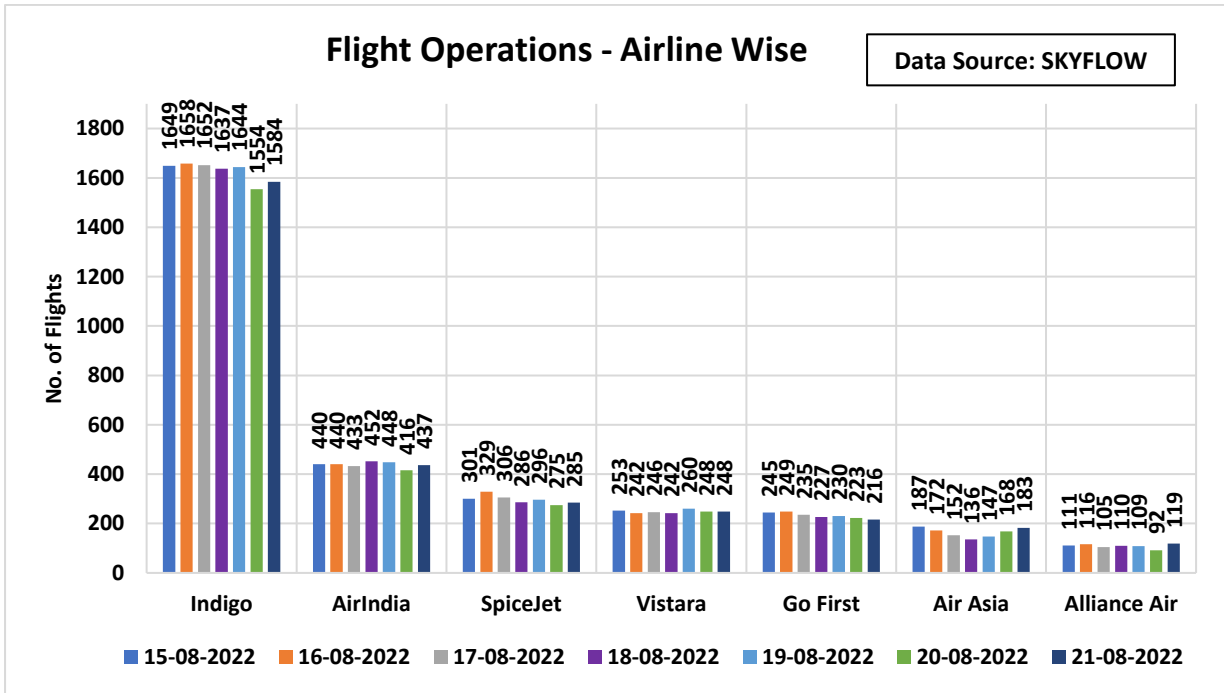

C-ATFM Weekly Report (15th-21stAug'22)

1. IFR Traffic at Indian Airports/Airspace:

2. Top Ten Busiest Indian City pairs this week:

3. Flight Operations – Airline wise:

4. Air Traffic Movement at 6 Major Airports:

5. International Traffic Flow at Indian Airports:

6. Other Important Information:

- SKYFLOW System is not receiving meteorological images from Mumbai, Chennai and Kolkata Airport respectively.
- ADEXP messages are not being received from Jaipur, Ahmedabad, Trivandrum and Chennai Airport CDM.
- ATFM measures were applied on 16th Aug'22 (0300 to 0500 UTC) to regulate arrival traffic flow at Delhi Airport due to high demand.