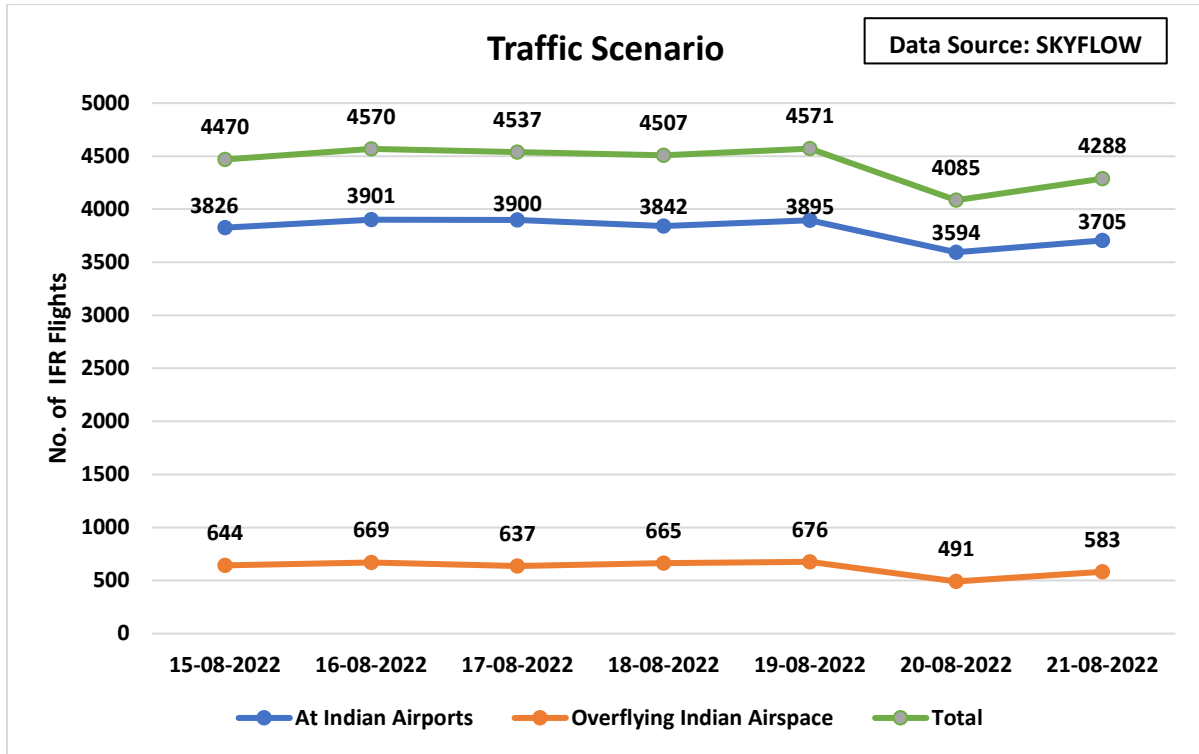

C-ATFM Weekly Report (15th-21stAug'22)

1. IFR Traffic at Indian Airports/Airspace:

2. Top Ten Busiest Indian City pairs this week:

3. Flight Operations – Airline wise:

4. Air Traffic Movement at 6 Major Airports:

5. International Traffic Flow at Indian Airports:

6. Other Important Information:

- SKYFLOW System is not receiving meteorological images from Mumbai, Chennai and Kolkata Airport respectively.
- ADEXP messages are not being received from Jaipur, Ahmedabad, Trivandrum and Chennai Airport CDM.
- ATFM measures were applied on 16th Aug'22 (0300 to 0500 UTC) to regulate arrival traffic flow at Delhi Airport due to high demand.