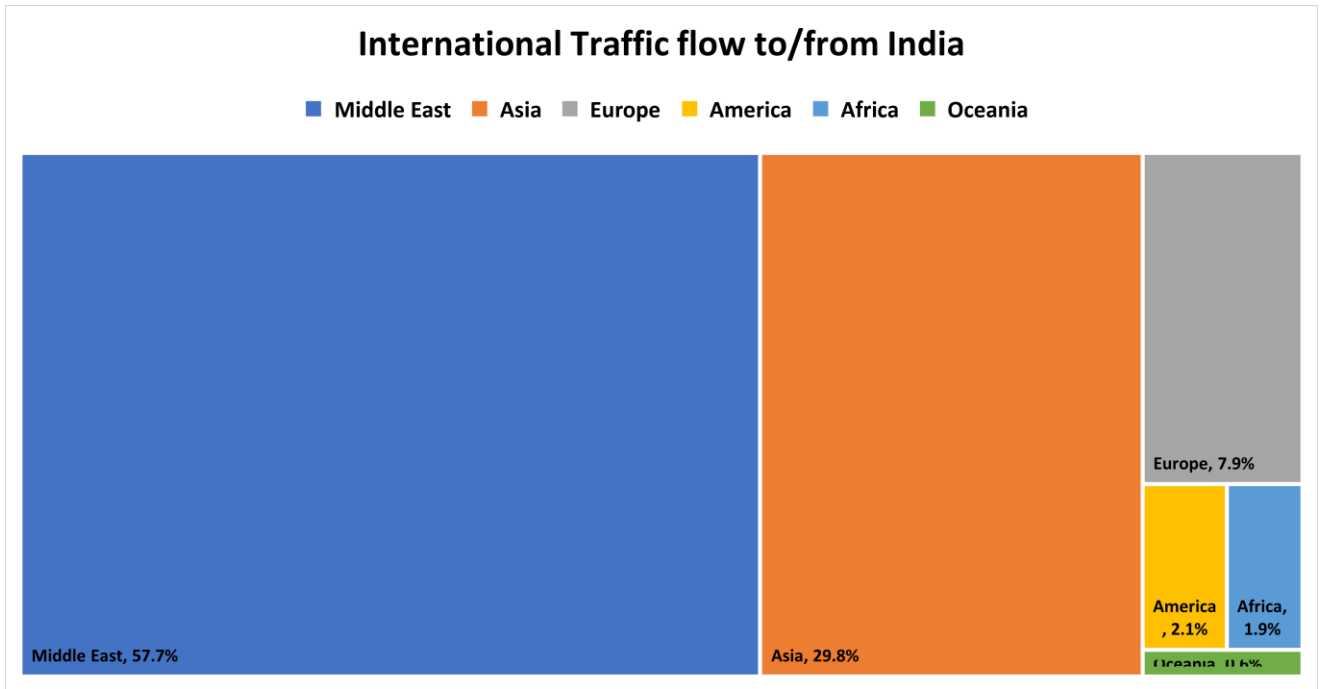

C-ATFM Weekly Report (15th-21stAug'22)

1. IFR Traffic at Indian Airports/Airspace:

2. Top Ten Busiest Indian City pairs this week:

3. Flight Operations – Airline wise:

4. Air Traffic Movement at 6 Major Airports:

5. International Traffic Flow at Indian Airports:

6. Other Important Information:

- SKYFLOW System is not receiving meteorological images from Mumbai, Chennai and Kolkata Airport respectively.
- ADEXP messages are not being received from Jaipur, Ahmedabad, Trivandrum and Chennai Airport CDM.
- ATFM measures were applied on 16th Aug'22 (0300 to 0500 UTC) to regulate arrival traffic flow at Delhi Airport due to high demand.