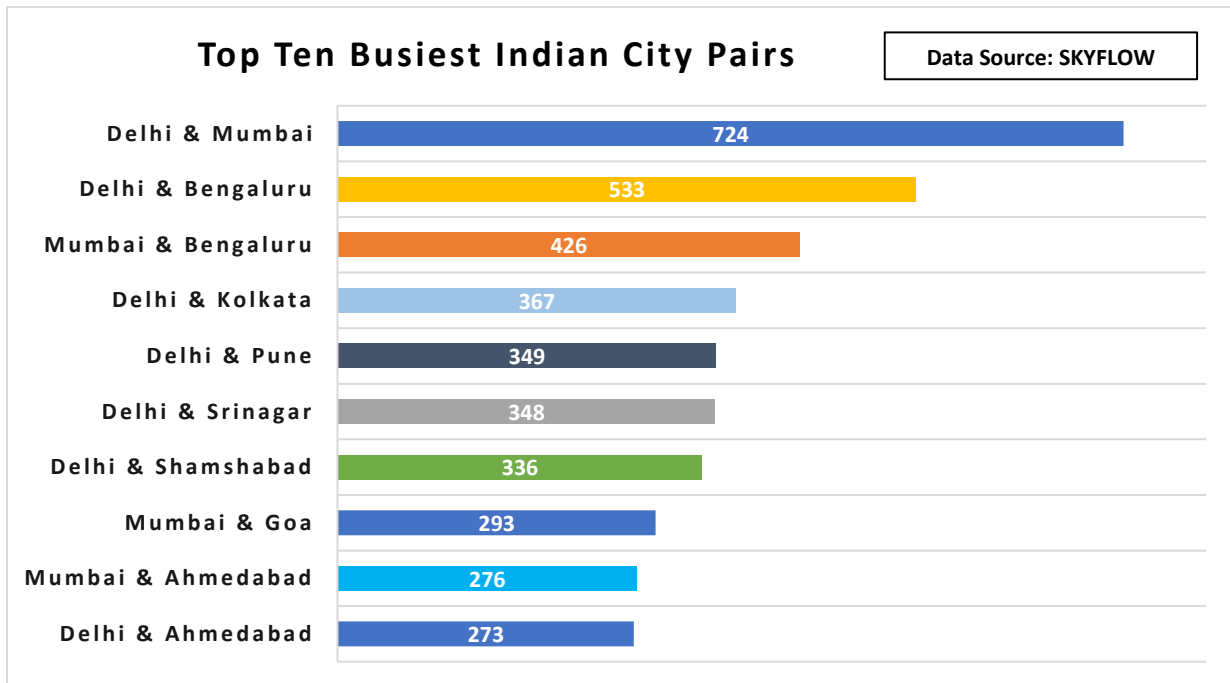

C-ATFM Weekly Report (15th-21stAug'22)

1. IFR Traffic at Indian Airports/Airspace:

2. Top Ten Busiest Indian City pairs this week:

3. Flight Operations – Airline wise:

4. Air Traffic Movement at 6 Major Airports: