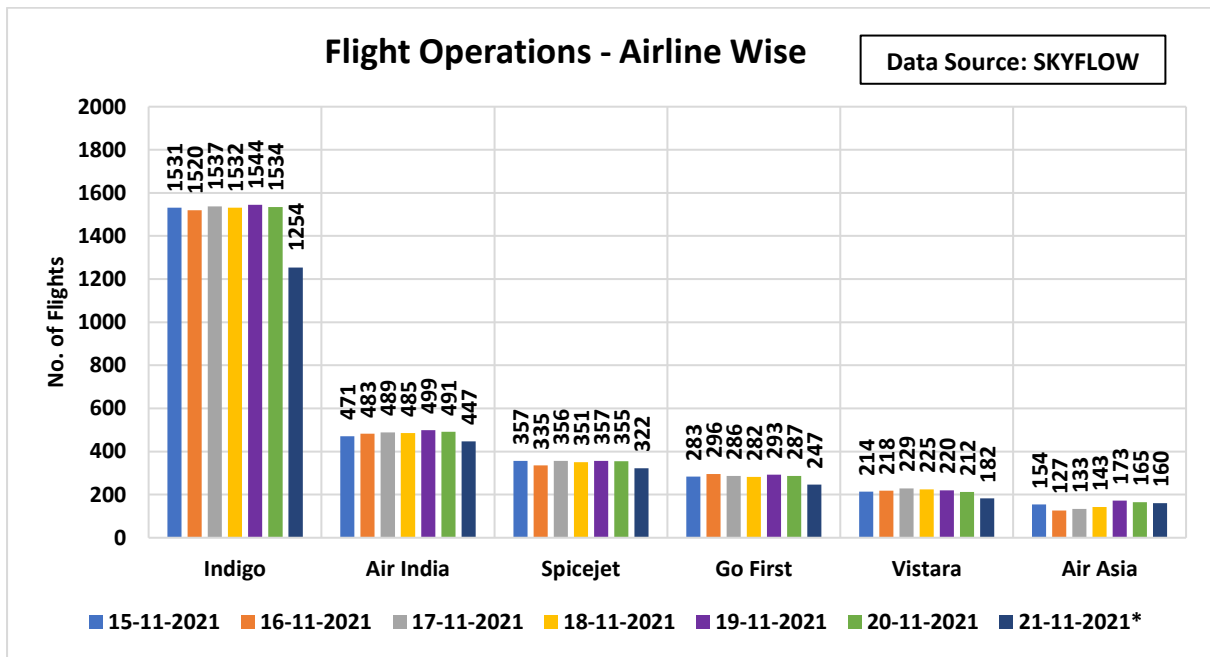

C-ATFM Weekly Report (15th – 21ST Nov'21)

1. IFR Traffic at Indian Airports/Airspace:

*ATMs captured in SKYFLOW on 21st Nov'21 is less than the actual movement at the airports because the AFTN link was down from 0650 UTC to 1200 UTC.

2. Top Five Busiest Indian City pairs this week:

3. Flight Operations – Airline wise:

* ATMs captured in SKYFLOW on 21st Nov'21 is less than the actual movement at the airports because the AFTN link was down from 0650 UTC to 1200 UTC.