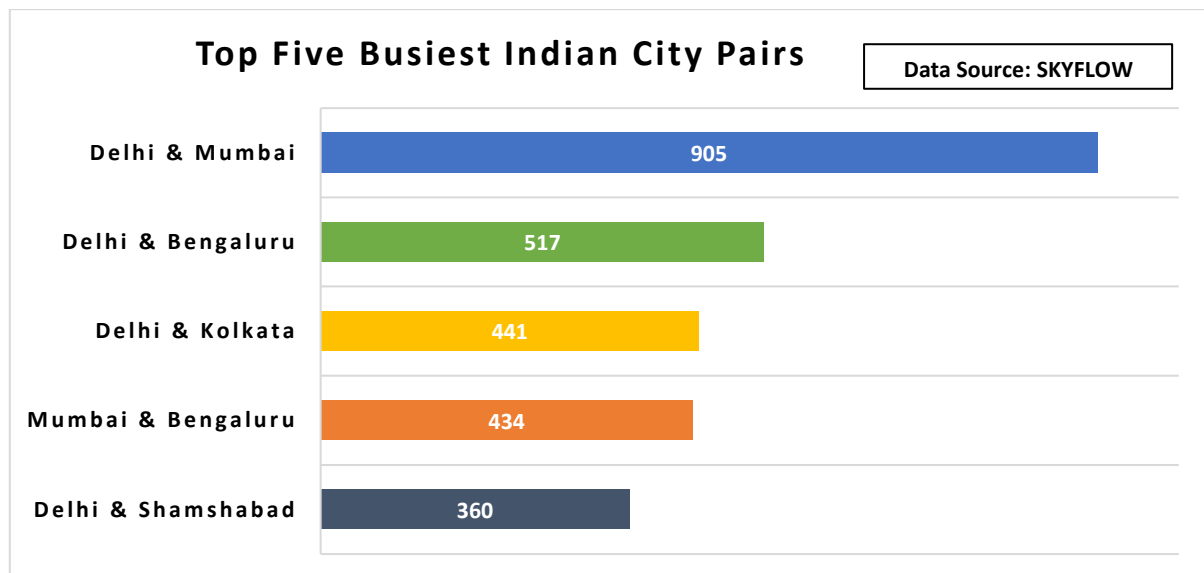

C-ATFM Weekly Report (15th – 21ST Nov'21)

1. IFR Traffic at Indian Airports/Airspace:

*ATMs captured in SKYFLOW on 21st Nov'21 is less than the actual movement at the airports because the AFTN link was down from 0650 UTC to 1200 UTC.

2. Top Five Busiest Indian City pairs this week:

3. Flight Operations – Airline wise:

* ATMs captured in SKYFLOW on 21st Nov'21 is less than the actual movement at the airports because the AFTN link was down from 0650 UTC to 1200 UTC.