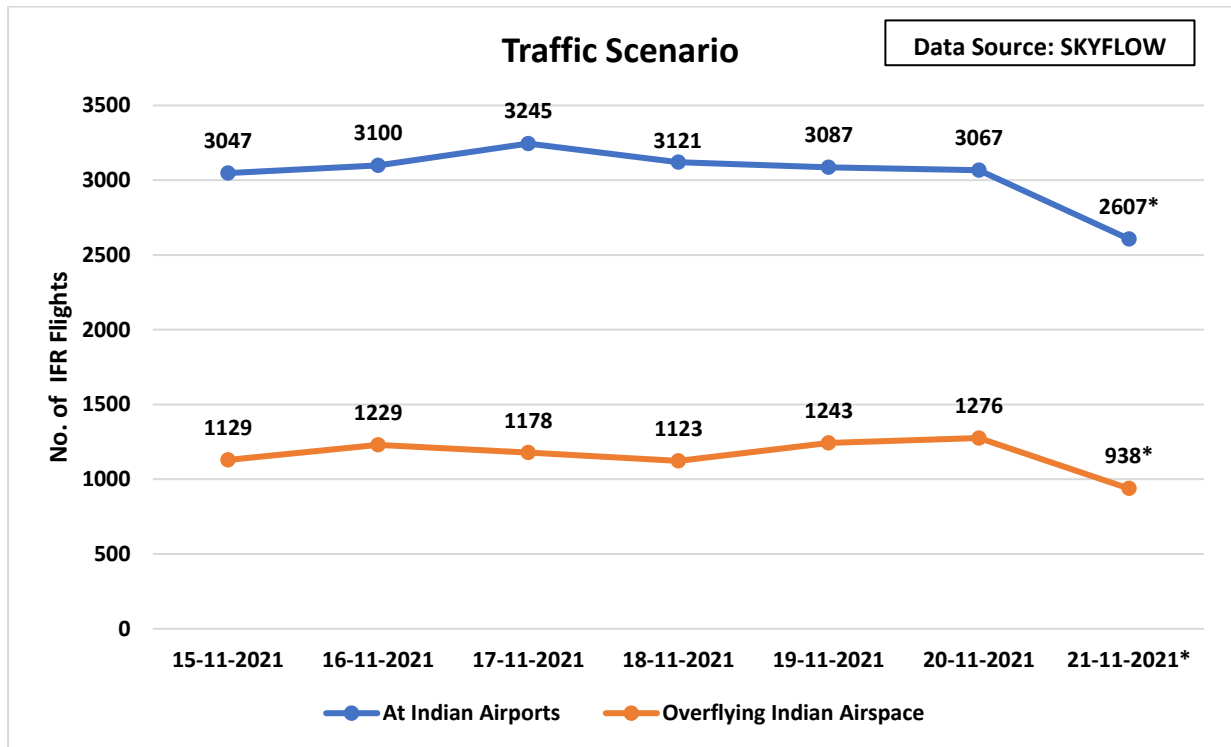

C-ATFM Weekly Report (15th – 21ST Nov'21)

1. IFR Traffic at Indian Airports/Airspace:

*ATMs captured in SKYFLOW on 21st Nov'21 is less than the actual movement at the airports because the AFTN link was down from 0650 UTC to 1200 UTC.

2. Top Five Busiest Indian City pairs this week:

3. Flight Operations – Airline wise:

* ATMs captured in SKYFLOW on 21st Nov'21 is less than the actual movement at the airports because the AFTN link was down from 0650 UTC to 1200 UTC.

4. Air Traffic Movement at 6 Major Airports:

* ATMs captured in SKYFLOW on 21st Nov'21 is less than the actual movement at the airports because the AFTN link was down from 0650 UTC to 1200 UTC.

5. Other Important Information: