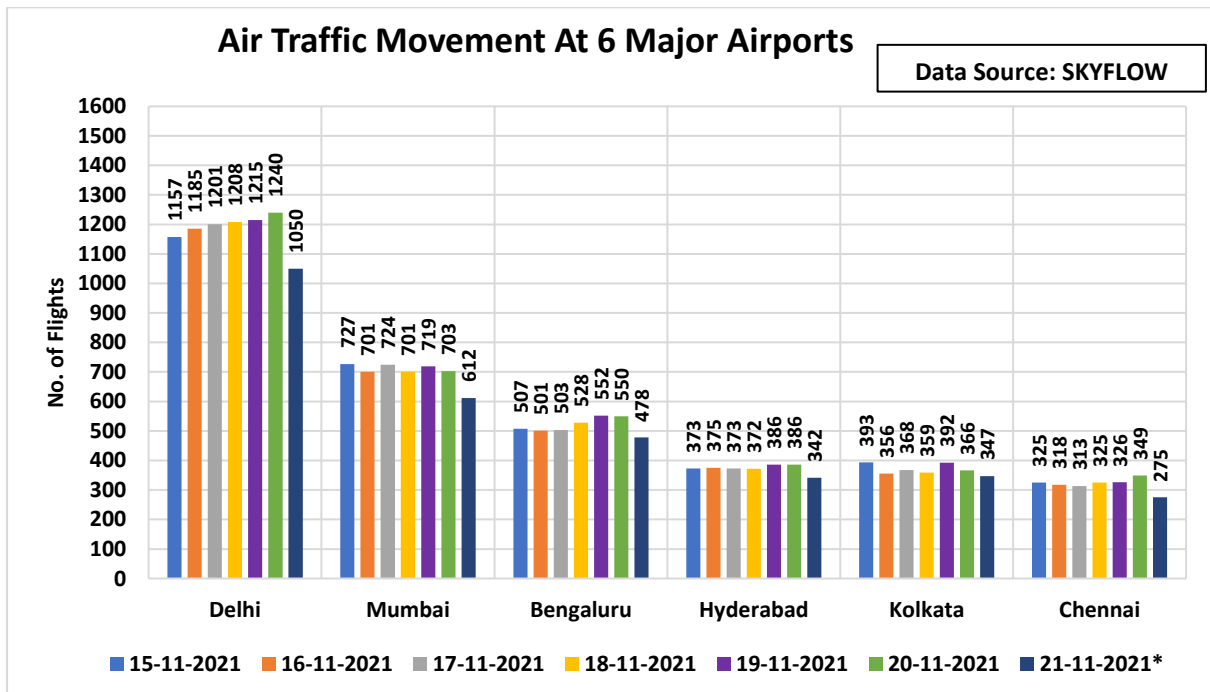

2. Top Five Busiest Indian City pairs this week:

3. Flight Operations – Airline wise:

* ATMs captured in SKYFLOW on 21st Nov'21 is less than the actual movement at the airports because the AFTN link was down from 0650 UTC to 1200 UTC.

4. Air Traffic Movement at 6 Major Airports:

* ATMs captured in SKYFLOW on 21st Nov'21 is less than the actual movement at the airports because the AFTN link was down from 0650 UTC to 1200 UTC.

5. Other Important Information: