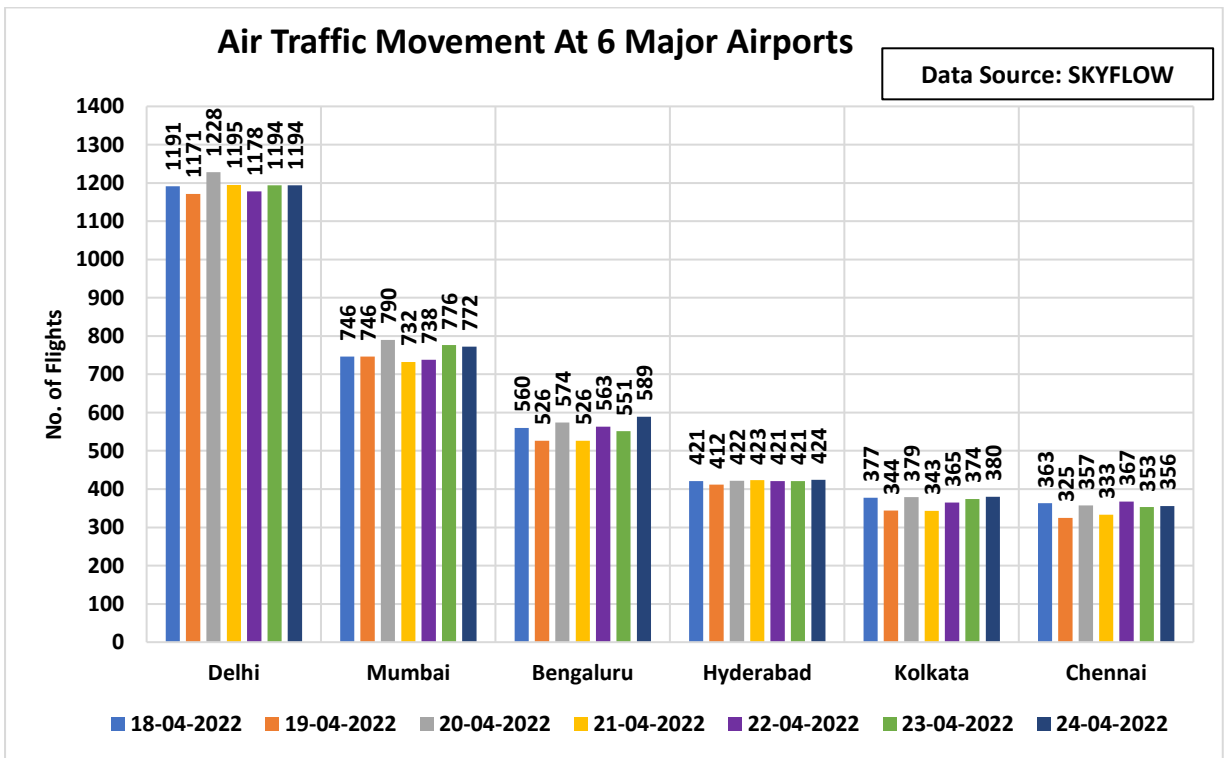

## 1. IFR Traffic at Indian Airports/Airspace:

## 2. Top Ten Busiest Indian City pairs this week:

### 3. Flight Operations – Airline wise:

### 4. Air Traffic Movement at 6 Major Airports:

Note: Recently it is observed that SKYFLOW system has been missing FPL and associated ATS messages due to AFTN link issues. The actual movement at Airports is more than the movements captured by SKYFLOW.