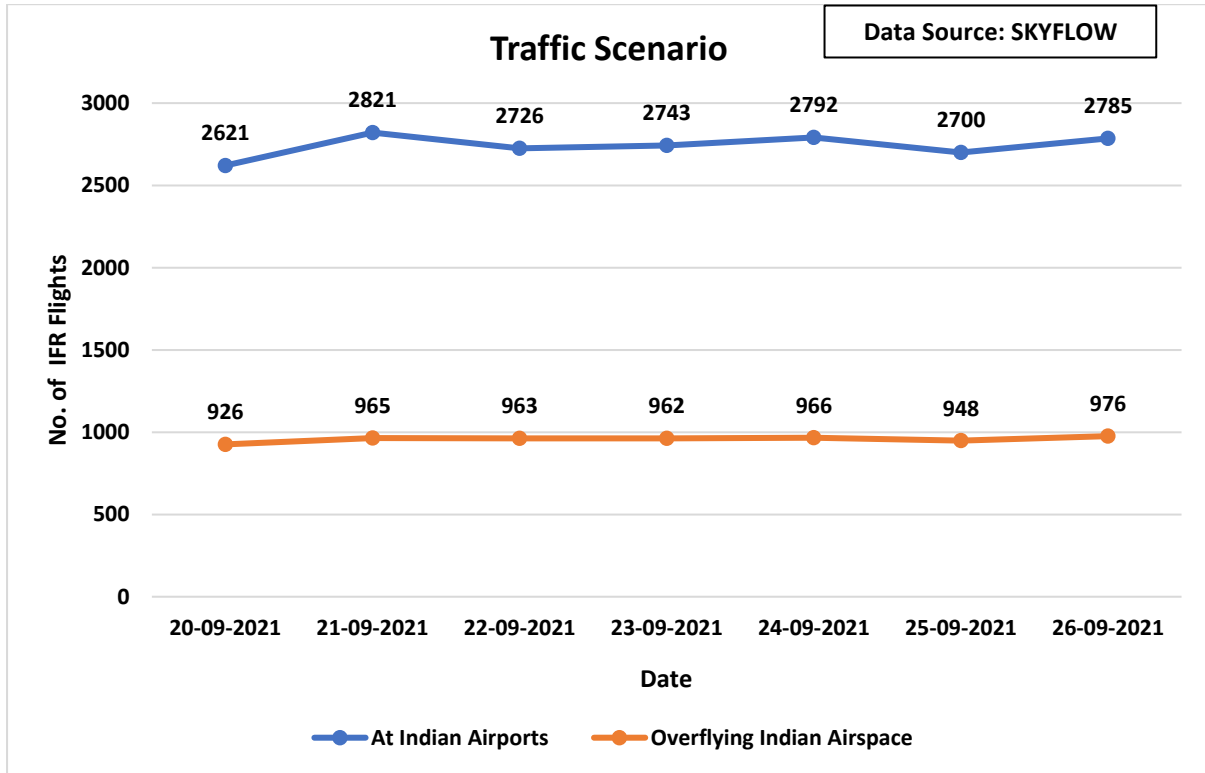

C-ATFM Weekly Report (20th– 26th Sep'21)

1. IFR Traffic at Indian Airports/Airspace:

2. Cargo and Medical Flights at Indian Airports:

3. Flight Operations – Airline wise:

4. Air Traffic Movement at 6 Major Airports:

5. Other Important Information:

- SKYFLOW System is receiving Meteorological images intermittently from Chennai, Kolkata and Mohanbari
- ADEXP messages are not received from Jaipur and Ahmedabad Airport CDM. A-CDM messages are intermittently received from Delhi and Mumbai A-CDM.