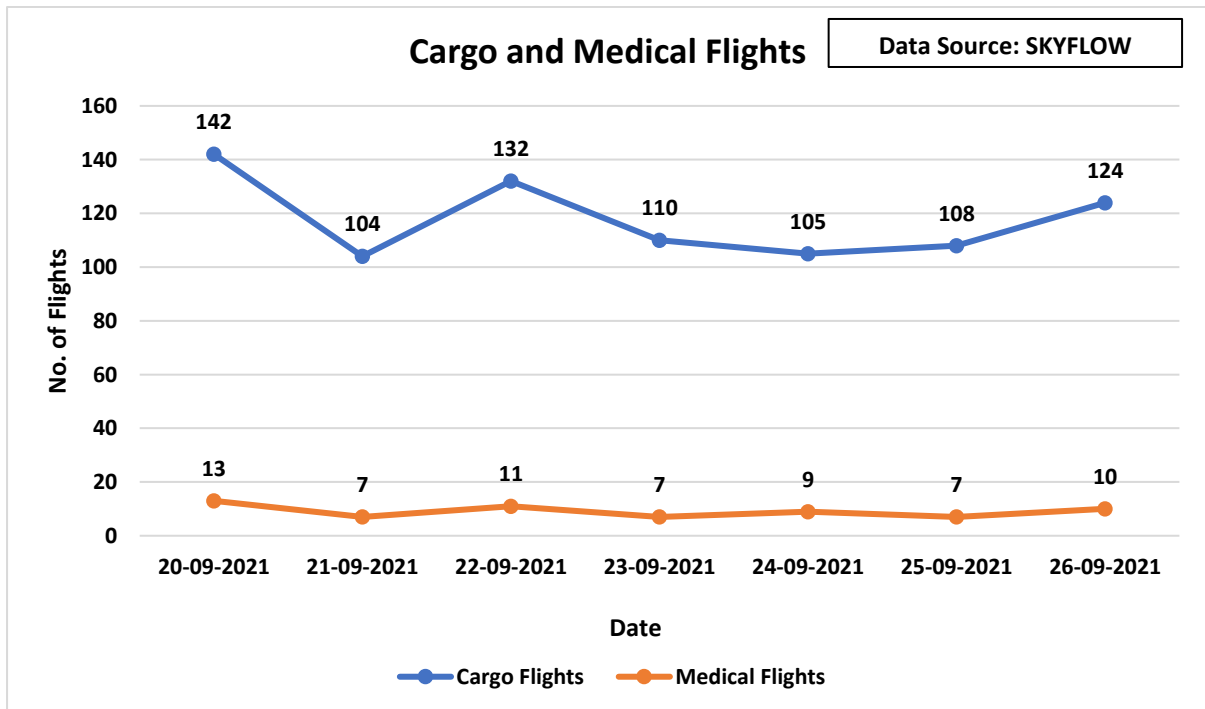

C-ATFM Weekly Report (20th– 26th Sep'21)

1. IFR Traffic at Indian Airports/Airspace:

2. Cargo and Medical Flights at Indian Airports:

3. Flight Operations – Airline wise:

4. Air Traffic Movement at 6 Major Airports:

5. Other Important Information:

- SKYFLOW System is receiving Meteorological images intermittently from Chennai, Kolkata and Mohanbari
- ADEXP messages are not received from Jaipur and Ahmedabad Airport CDM. A-CDM messages are intermittently received from Delhi and Mumbai A-CDM.