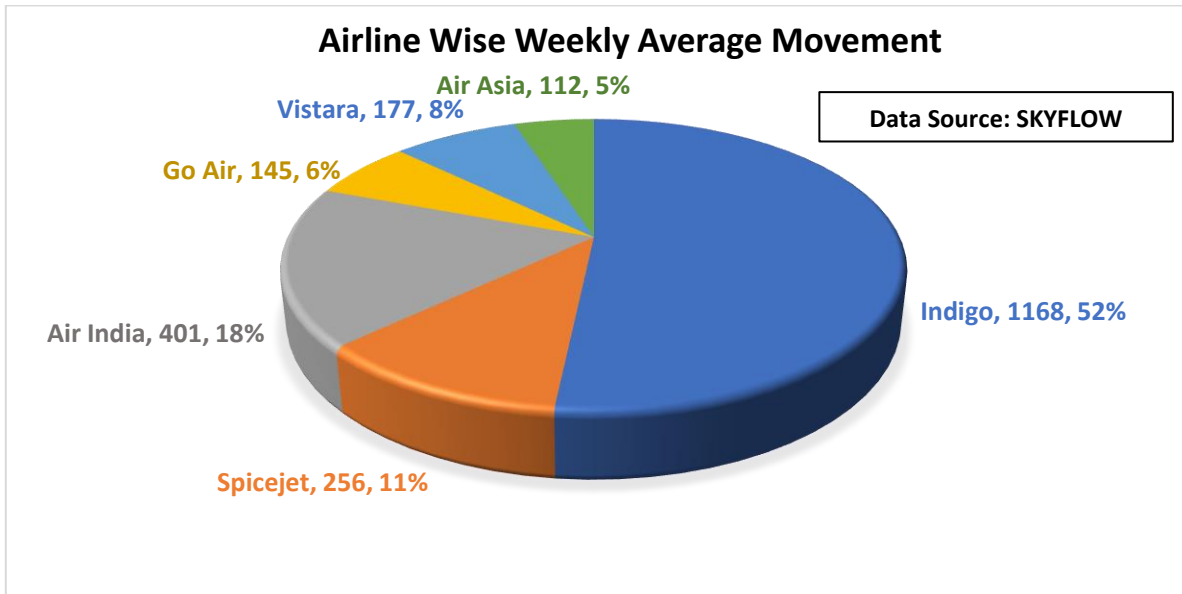

C-ATFM Weekly Report (20th– 26th Sep'21)

1. IFR Traffic at Indian Airports/Airspace:

2. Cargo and Medical Flights at Indian Airports:

3. Flight Operations – Airline wise:

4. Air Traffic Movement at 6 Major Airports: