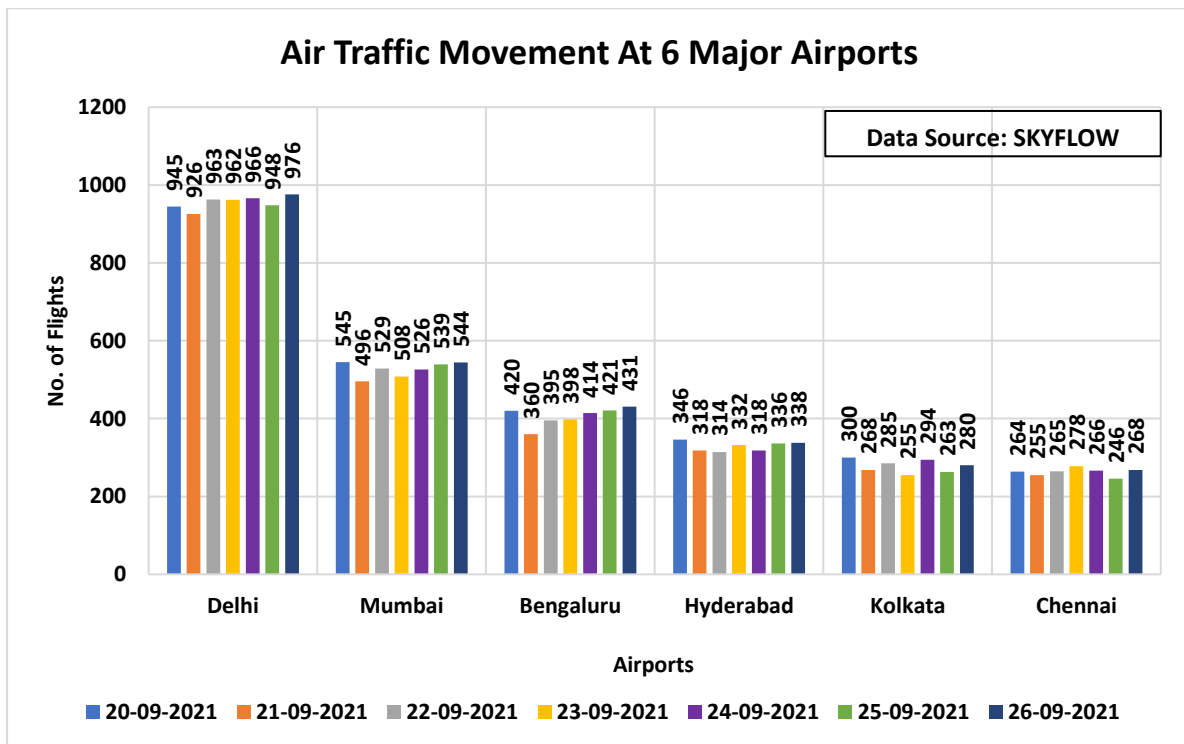

C-ATFM Weekly Report (20th– 26th Sep'21)

1. IFR Traffic at Indian Airports/Airspace:

2. Cargo and Medical Flights at Indian Airports:

3. Flight Operations – Airline wise:

4. Air Traffic Movement at 6 Major Airports:

5. Other Important Information:

- SKYFLOW System is receiving Meteorological images intermittently from Chennai, Kolkata and Mohanbari
- ADEXP messages are not received from Jaipur and Ahmedabad Airport CDM. A-CDM messages are intermittently received from Delhi and Mumbai A-CDM.