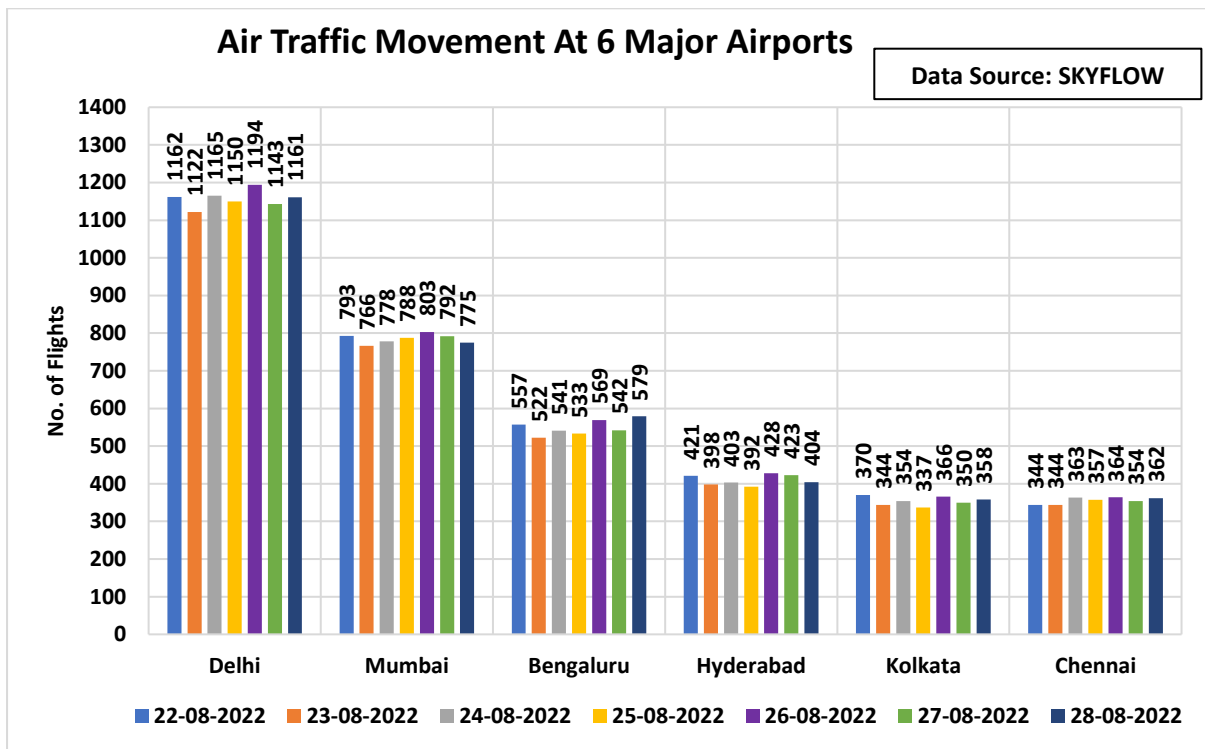

C-ATFM Weekly Report (22nd-28thAug'22)

1. IFR Traffic at Indian Airports/Airspace:

2. Top Ten Busiest Indian City pairs this week:

3. Flight Operations – Airline wise:

4. Air Traffic Movement at 6 Major Airports:

5. International Traffic Flow at Indian Airports:

6. Other Important Information:

- SKYFLOW System is not receiving meteorological images from Chennai and Kolkata Airport respectively.
- ADEXP messages are not being received from Delhi, Jaipur, Ahmedabad, Trivandrum and Chennai Airport CDM.
- ATFM measures were applied as per the table:

| Airport | Date | Cause | Duration |
|---------|------------|---------------------------|---------------|
| Delhi | 24/08/2022 | Demand-Capacity Imbalance | 0300-0500 UTC |
| Delhi | 24/08/2022 | Demand-Capacity Imbalance | 0500-0600 UTC |
| Delhi | 24/08/2022 | Demand-Capacity Imbalance | 0700-0800 UTC |