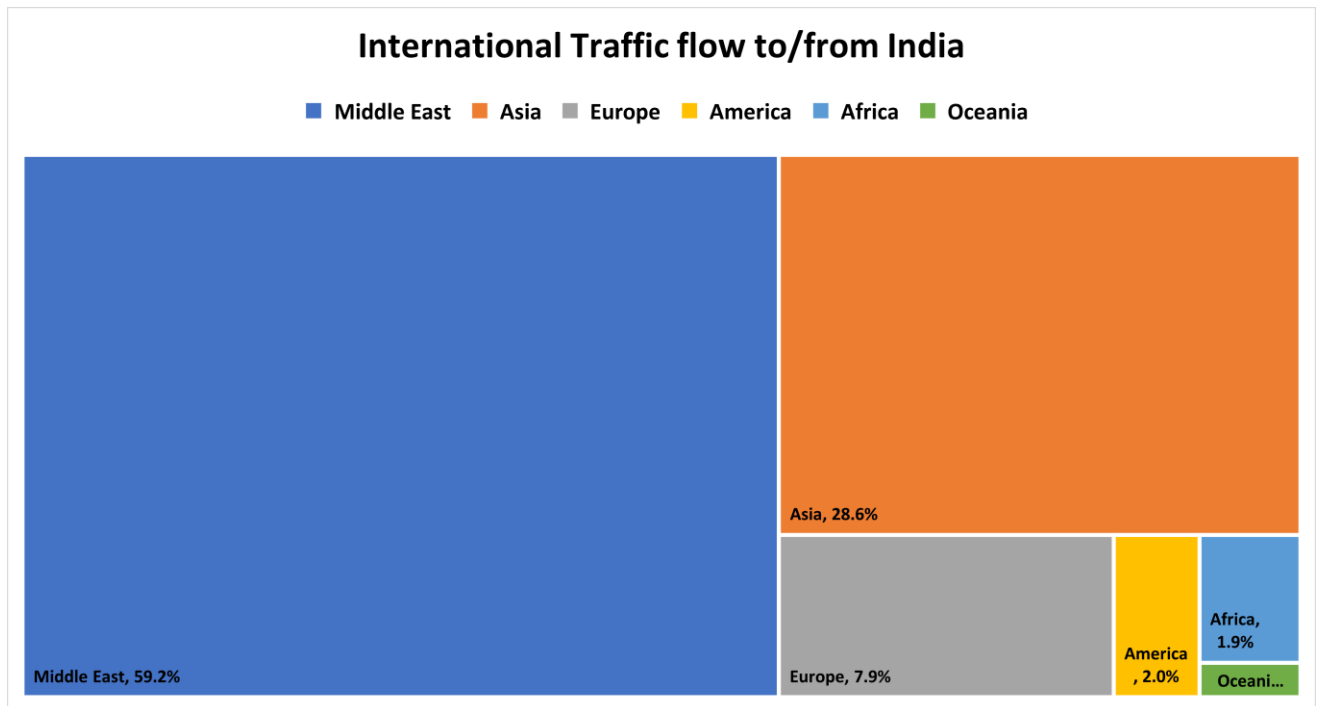

C-ATFM Weekly Report (22nd-28thAug'22)

1. IFR Traffic at Indian Airports/Airspace:

2. Top Ten Busiest Indian City pairs this week:

3. Flight Operations – Airline wise:

4. Air Traffic Movement at 6 Major Airports:

5. International Traffic Flow at Indian Airports:

6. Other Important Information:

- SKYFLOW System is not receiving meteorological images from Chennai and Kolkata Airport respectively.
- ADEXP messages are not being received from Delhi, Jaipur, Ahmedabad, Trivandrum and Chennai Airport CDM.
- ATFM measures were applied as per the table: