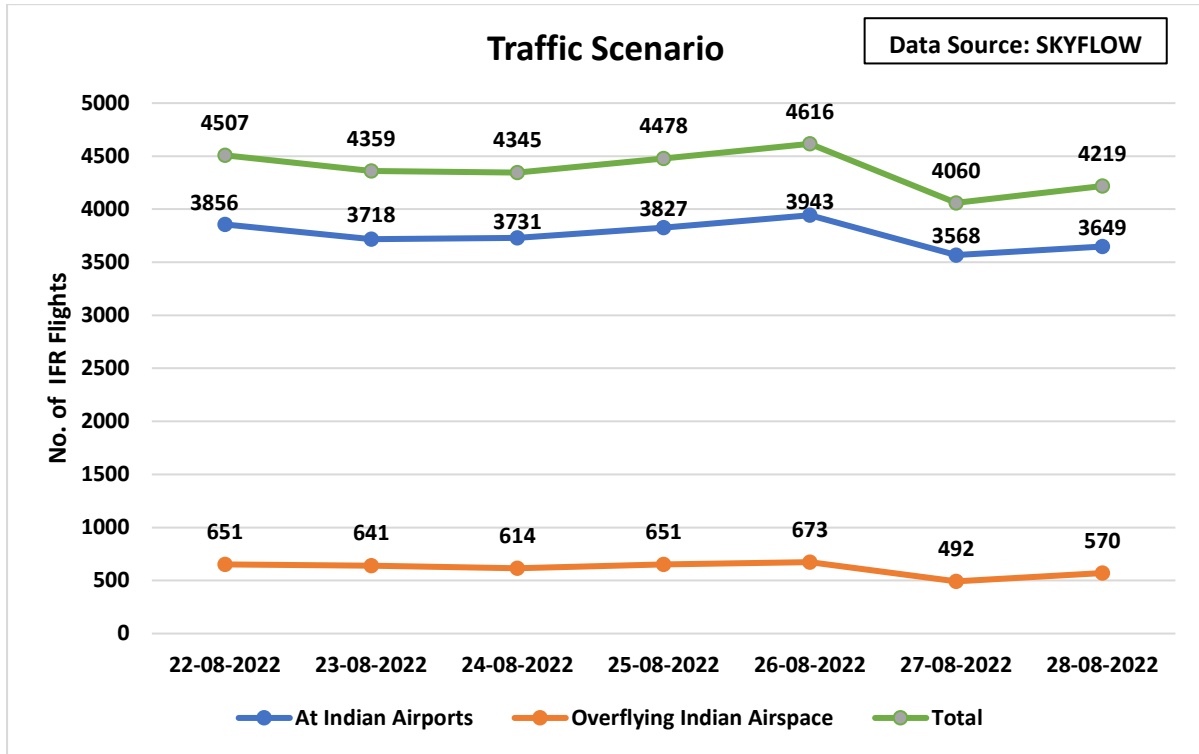

C-ATFM Weekly Report (22nd-28thAug'22)

1. IFR Traffic at Indian Airports/Airspace:

2. Top Ten Busiest Indian City pairs this week:

3. Flight Operations – Airline wise:

4. Air Traffic Movement at 6 Major Airports:

5. International Traffic Flow at Indian Airports:

6. Other Important Information:

- SKYFLOW System is not receiving meteorological images from Chennai and Kolkata Airport respectively.
- ADEXP messages are not being received from Delhi, Jaipur, Ahmedabad, Trivandrum and Chennai Airport CDM.
- ATFM measures were applied as per the table:

| Airport | Date | Cause | Duration |
|---------|------------|---------------------------|---------------|
| Delhi | 24/08/2022 | Demand-Capacity Imbalance | 0300-0500 UTC |
| Delhi | 24/08/2022 | Demand-Capacity Imbalance | 0500-0600 UTC |
| Delhi | 24/08/2022 | Demand-Capacity Imbalance | 0700-0800 UTC |