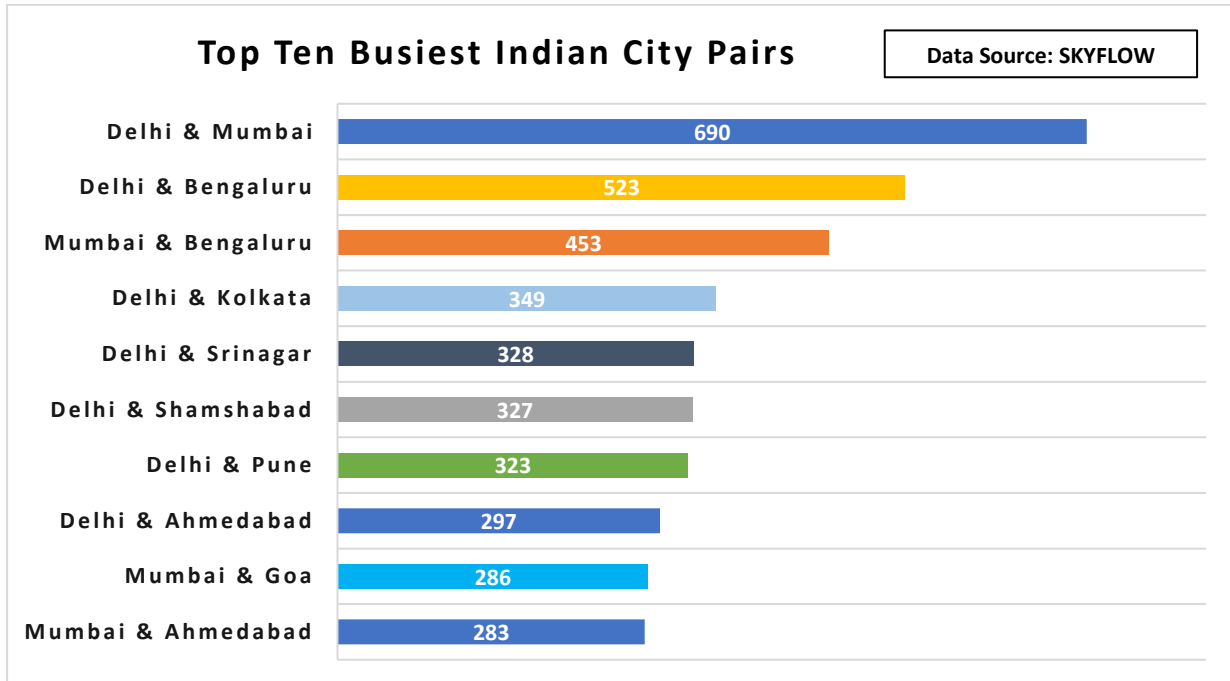

C-ATFM Weekly Report (22nd-28thAug'22)

1. IFR Traffic at Indian Airports/Airspace:

2. Top Ten Busiest Indian City pairs this week:

3. Flight Operations – Airline wise:

4. Air Traffic Movement at 6 Major Airports: