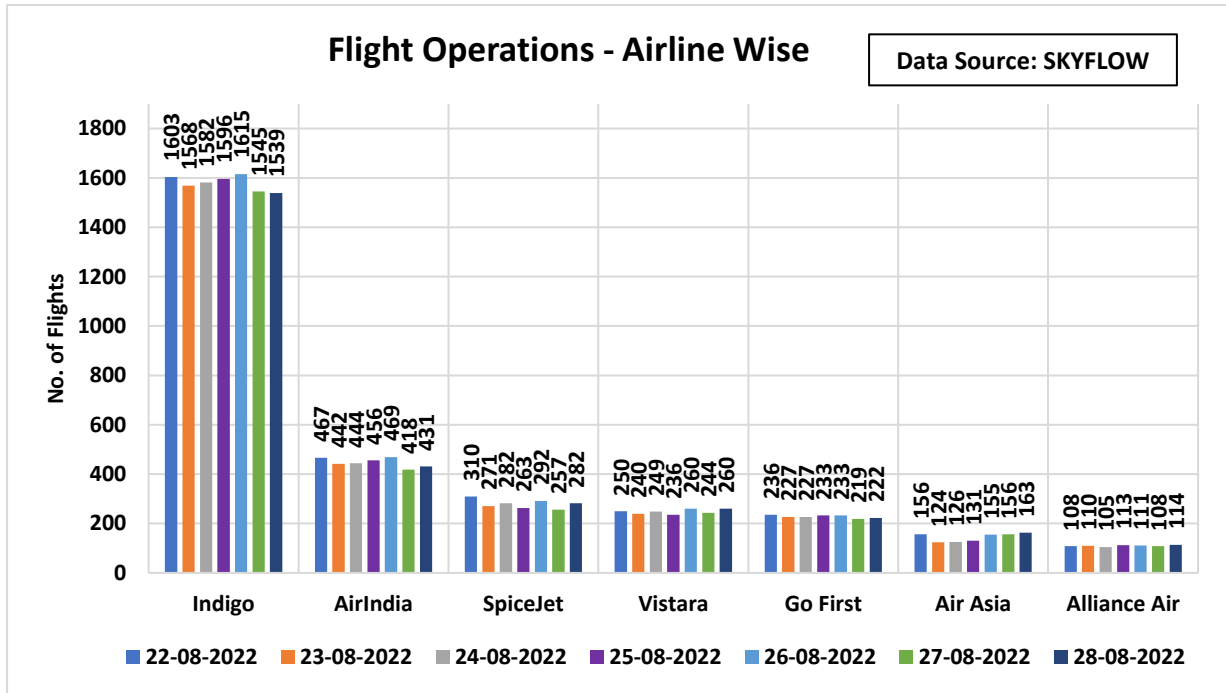

C-ATFM Weekly Report (22nd-28thAug'22)

1. IFR Traffic at Indian Airports/Airspace:

2. Top Ten Busiest Indian City pairs this week:

3. Flight Operations – Airline wise:

4. Air Traffic Movement at 6 Major Airports:

| Airport | Date | Cause | Duration |
|---------|------------|---------------------------|---------------|
| Delhi | 24/08/2022 | Demand-Capacity Imbalance | 0300-0500 UTC |
| Delhi | 24/08/2022 | Demand-Capacity Imbalance | 0500-0600 UTC |
| Delhi | 24/08/2022 | Demand-Capacity Imbalance | 0700-0800 UTC |