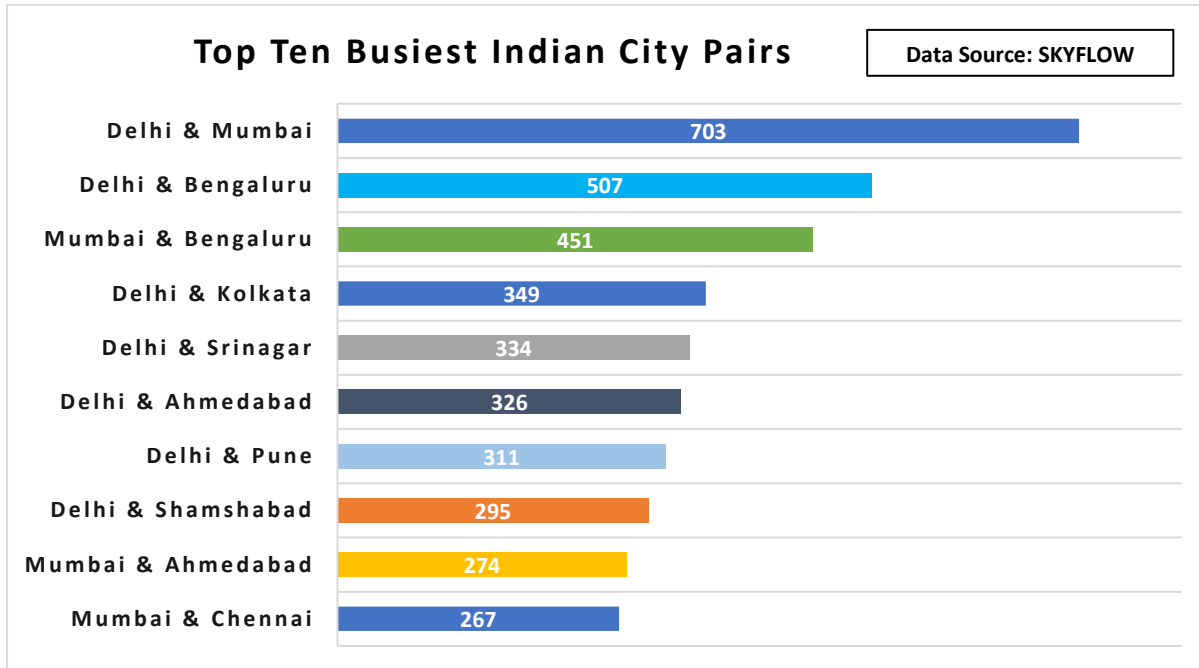

C-ATFM Weekly Report (24th-30th Oct'22)

1. IFR Traffic at Indian Airports/Airspace:

2. Top Ten Busiest Indian City pairs this week:

3. Flight Operations – Airline wise:

4. Air Traffic Movement at 6 Major Airports: