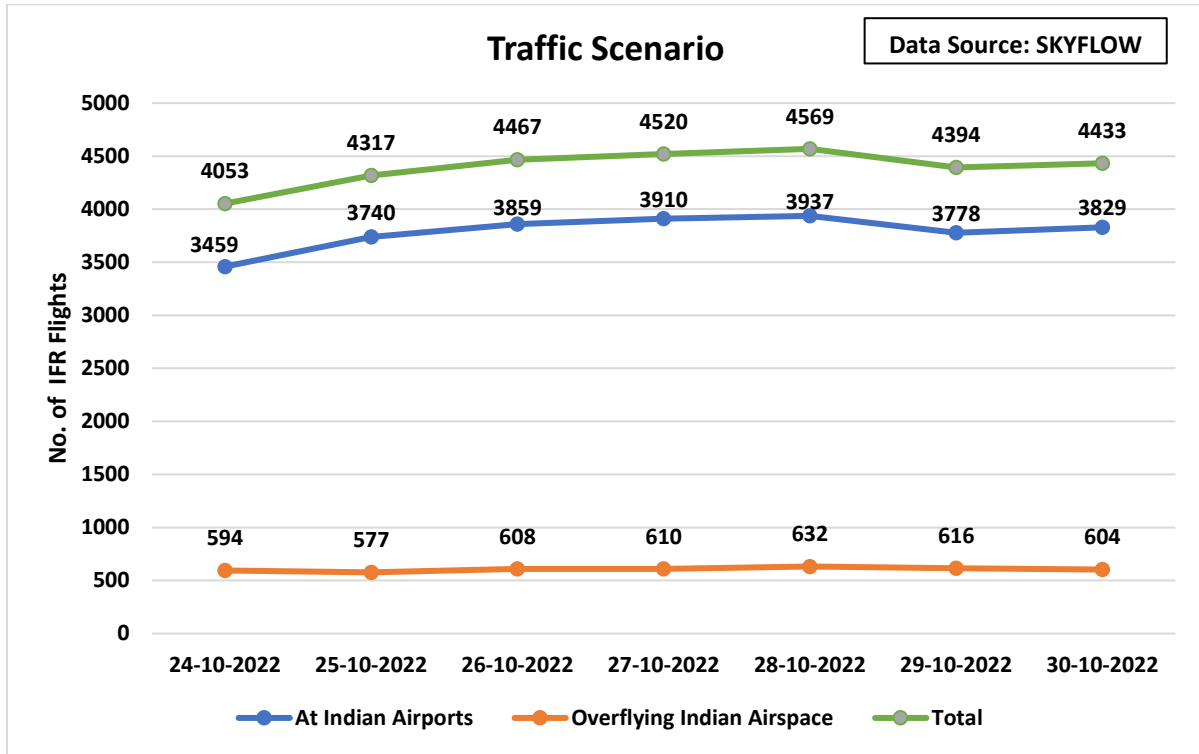

C-ATFM Weekly Report (24th-30th Oct'22)

1. IFR Traffic at Indian Airports/Airspace:

2. Top Ten Busiest Indian City pairs this week:

3. Flight Operations – Airline wise:

4. Air Traffic Movement at 6 Major Airports:

5. International Traffic Flow at Indian Airports:

6. Other Important Information:

- SKYFLOW System is not receiving meteorological images from Kolkata and Jaipur Airport and intermittently from Shamshabad Airport.
- ADEXP messages are not being received from Delhi, Mumbai, Jaipur, Ahmedabad, Trivandrum and Chennai Airport CDM.
- ATFM measures were applied on 30th Oct'22 (0300-0500 UTC) to regulate arrival traffic flow at Delhi Airport due to high demand.