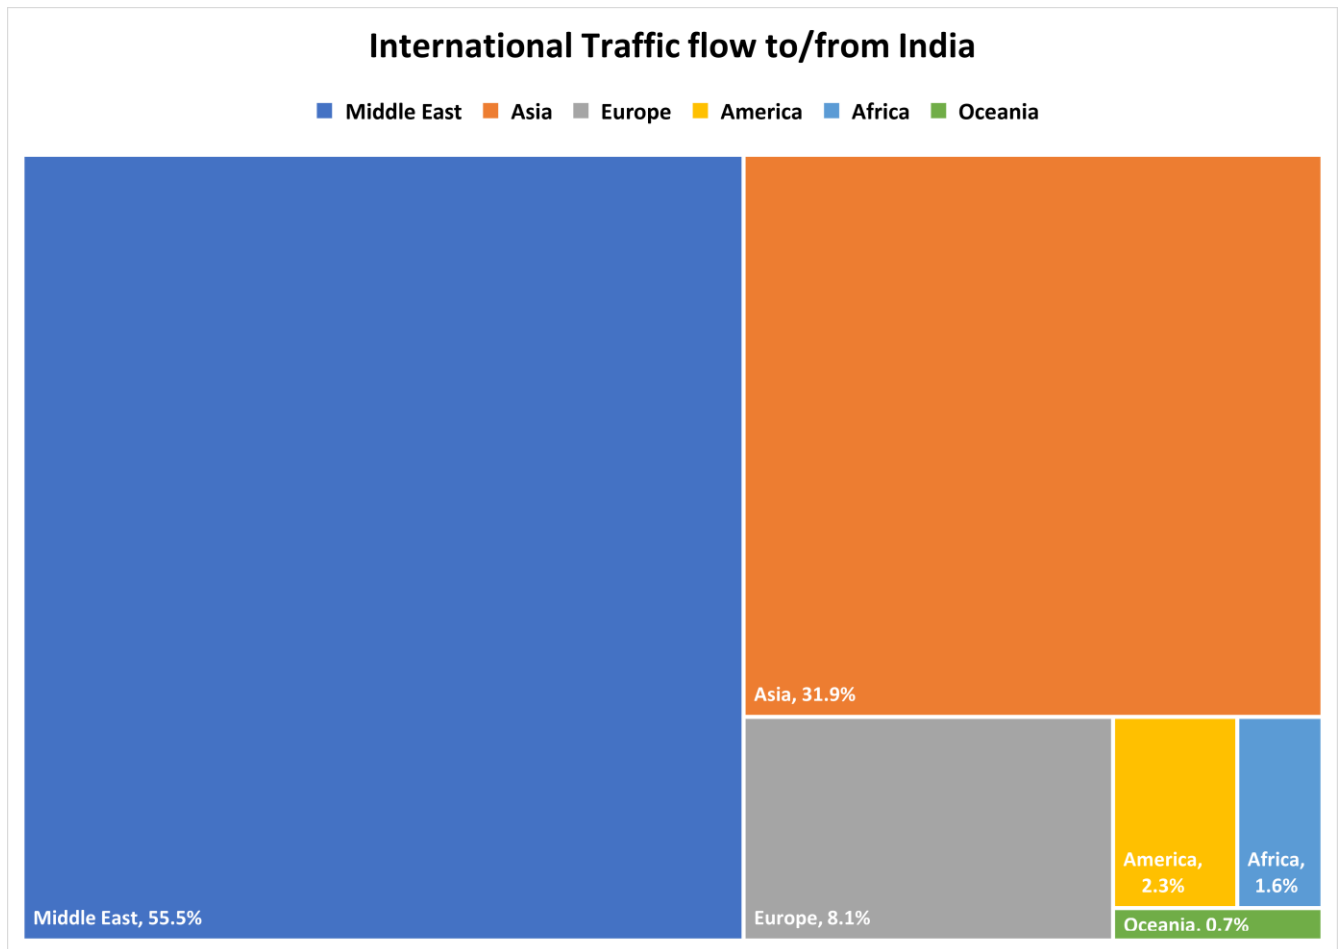

C-ATFM Weekly Report (24th-30th Oct'22)

1. IFR Traffic at Indian Airports/Airspace:

2. Top Ten Busiest Indian City pairs this week:

3. Flight Operations – Airline wise:

4. Air Traffic Movement at 6 Major Airports:

5. International Traffic Flow at Indian Airports:

6. Other Important Information:

- SKYFLOW System is not receiving meteorological images from Kolkata and Jaipur Airport and intermittently from Shamshabad Airport.
- ADEXP messages are not being received from Delhi, Mumbai, Jaipur, Ahmedabad, Trivandrum and Chennai Airport CDM.
- ATFM measures were applied on 30th Oct'22 (0300-0500 UTC) to regulate arrival traffic flow at Delhi Airport due to high demand.