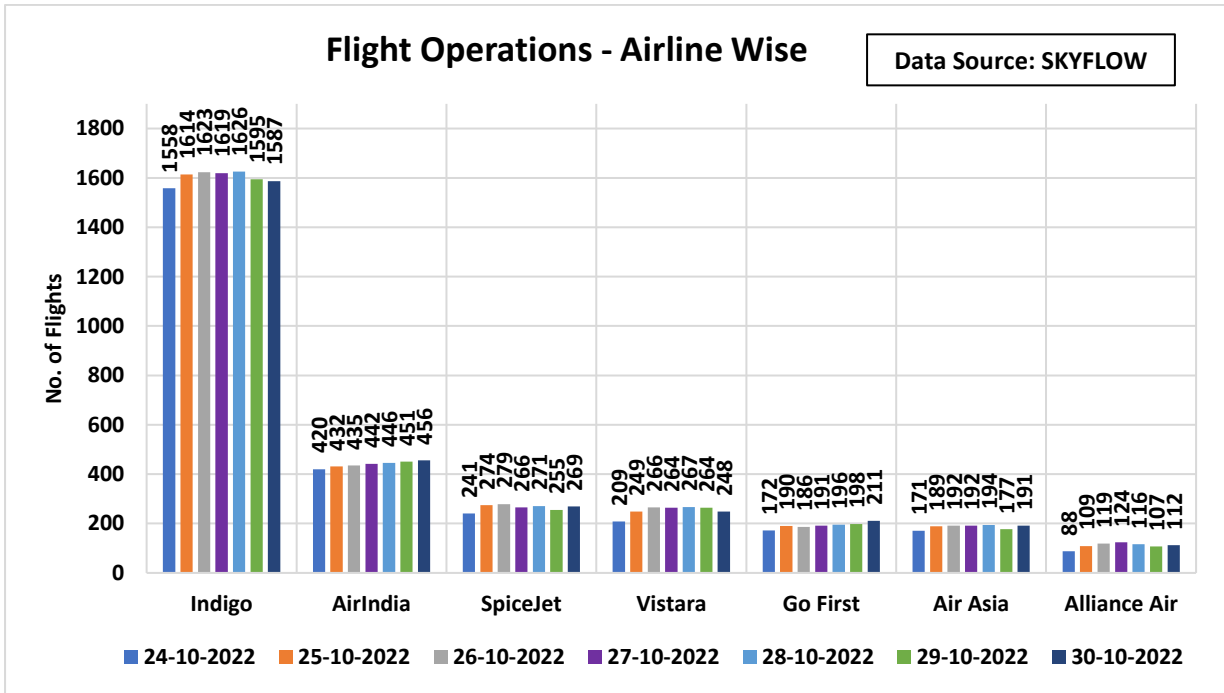

C-ATFM Weekly Report (24th-30th Oct'22)

1. IFR Traffic at Indian Airports/Airspace:

2. Top Ten Busiest Indian City pairs this week:

3. Flight Operations – Airline wise:

4. Air Traffic Movement at 6 Major Airports:

5. International Traffic Flow at Indian Airports:

6. Other Important Information:

- SKYFLOW System is not receiving meteorological images from Kolkata and Jaipur Airport and intermittently from Shamshabad Airport.
- ADEXP messages are not being received from Delhi, Mumbai, Jaipur, Ahmedabad, Trivandrum and Chennai Airport CDM.
- ATFM measures were applied on 30th Oct'22 (0300-0500 UTC) to regulate arrival traffic flow at Delhi Airport due to high demand.