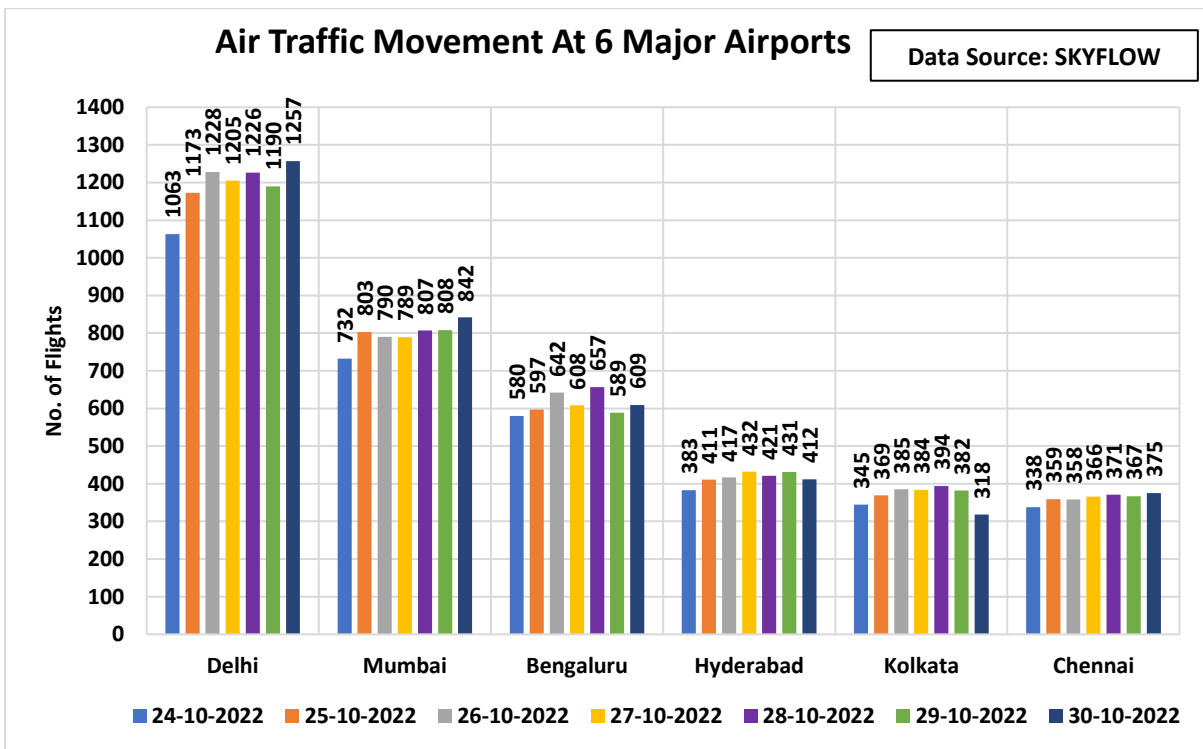

C-ATFM Weekly Report (24th-30th Oct'22)

1. IFR Traffic at Indian Airports/Airspace:

2. Top Ten Busiest Indian City pairs this week:

3. Flight Operations – Airline wise:

4. Air Traffic Movement at 6 Major Airports:

5. International Traffic Flow at Indian Airports:

6. Other Important Information:

- SKYFLOW System is not receiving meteorological images from Kolkata and Jaipur Airport and intermittently from Shamshabad Airport.
- ADEXP messages are not being received from Delhi, Mumbai, Jaipur, Ahmedabad, Trivandrum and Chennai Airport CDM.
- ATFM measures were applied on 30th Oct'22 (0300-0500 UTC) to regulate arrival traffic flow at Delhi Airport due to high demand.