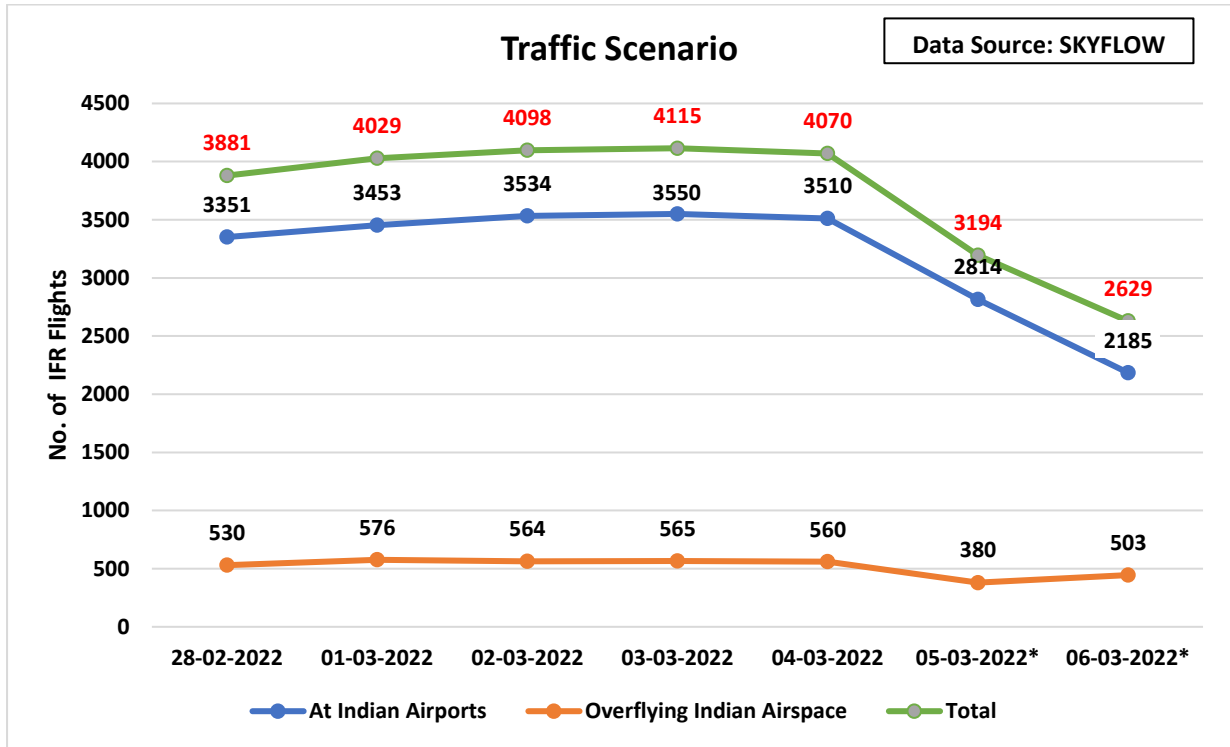

C-ATFM Weekly Report (28thFeb -6th March'22)

1. IFR Traffic at Indian Airports/Airspace:

*The data for 05-03-22 and 06-03-22 is not accurate due to the intermittent AFTN link and a smaller number of Flight plans received.

2. Top Ten Busiest Indian City pairs this week:

3. Flight Operations – Airline wise:

*The data for 05-03-22 and 06-03-22 is not accurate due to the intermittent AFTN link and a smaller number of flight plans received.

4. Air Traffic Movement at 6 Major Airports:

*The data for 05-03-22 and 06-03-22 is not accurate due to the intermittent AFTN link and a smaller number of flight plans achieved.

5. Other Important Information: