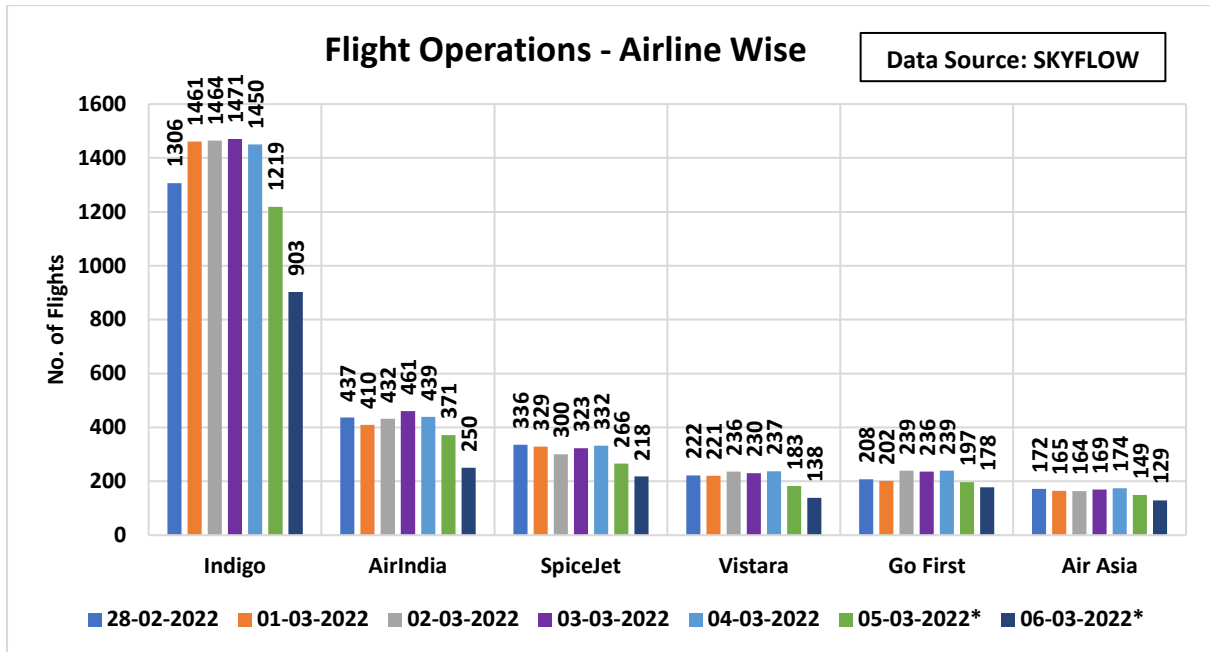

C-ATFM Weekly Report (28thFeb -6th March'22)

1. IFR Traffic at Indian Airports/Airspace:

*The data for 05-03-22 and 06-03-22 is not accurate due to the intermittent AFTN link and a smaller number of Flight plans received.

2. Top Ten Busiest Indian City pairs this week:

3. Flight Operations – Airline wise:

*The data for 05-03-22 and 06-03-22 is not accurate due to the intermittent AFTN link and a smaller number of flight plans received.