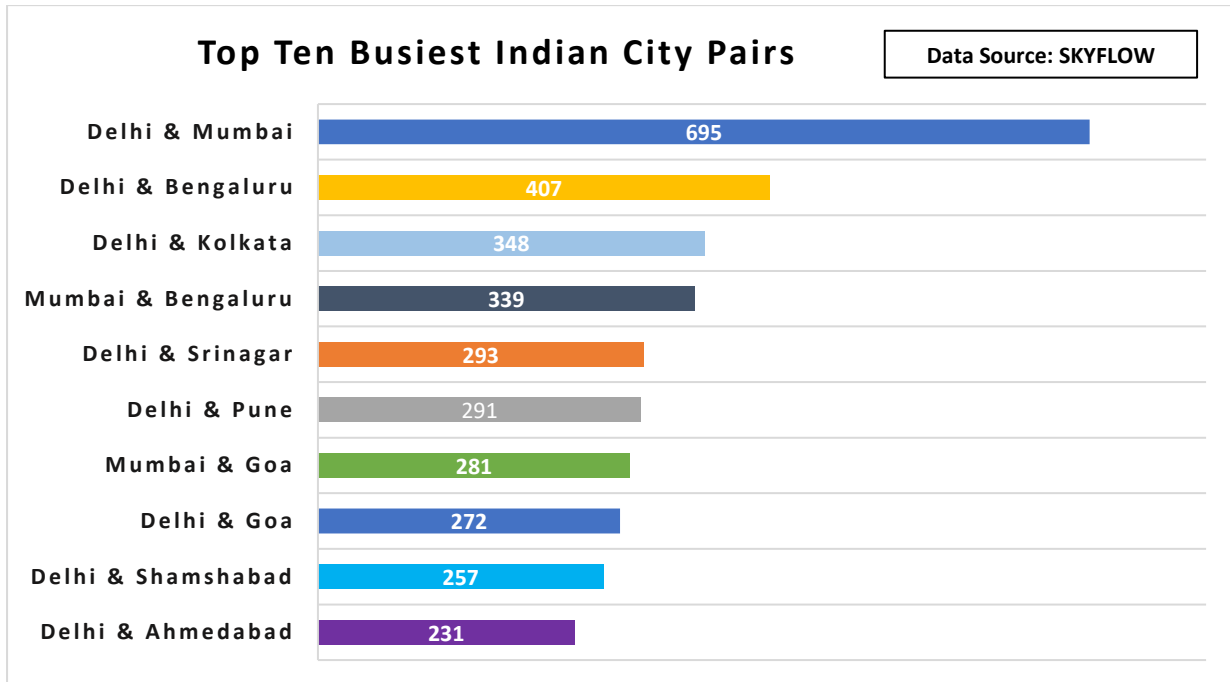

C-ATFM Weekly Report (28thFeb -6th March'22)

1. IFR Traffic at Indian Airports/Airspace:

*The data for 05-03-22 and 06-03-22 is not accurate due to the intermittent AFTN link and a smaller number of Flight plans received.

2. Top Ten Busiest Indian City pairs this week:

3. Flight Operations – Airline wise:

*The data for 05-03-22 and 06-03-22 is not accurate due to the intermittent AFTN link and a smaller number of flight plans received.