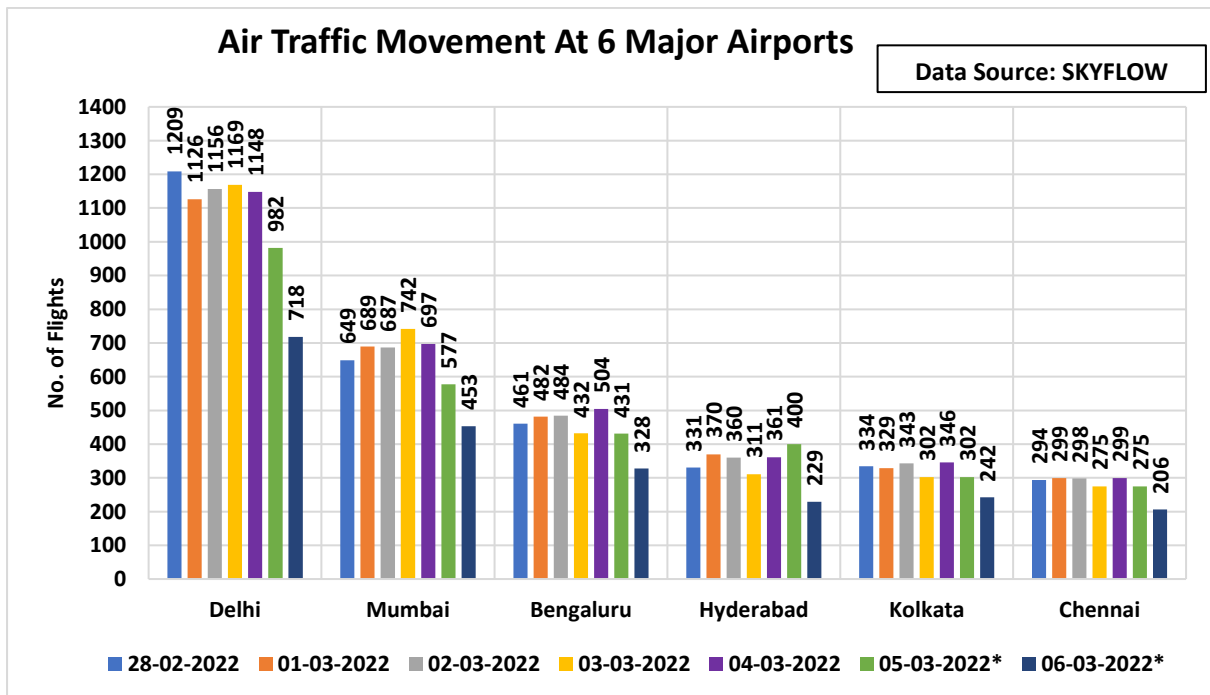

2. Top Ten Busiest Indian City pairs this week:

3. Flight Operations – Airline wise:

*The data for 05-03-22 and 06-03-22 is not accurate due to the intermittent AFTN link and a smaller number of flight plans received.

4. Air Traffic Movement at 6 Major Airports:

*The data for 05-03-22 and 06-03-22 is not accurate due to the intermittent AFTN link and a smaller number of flight plans achieved.

5. Other Important Information: