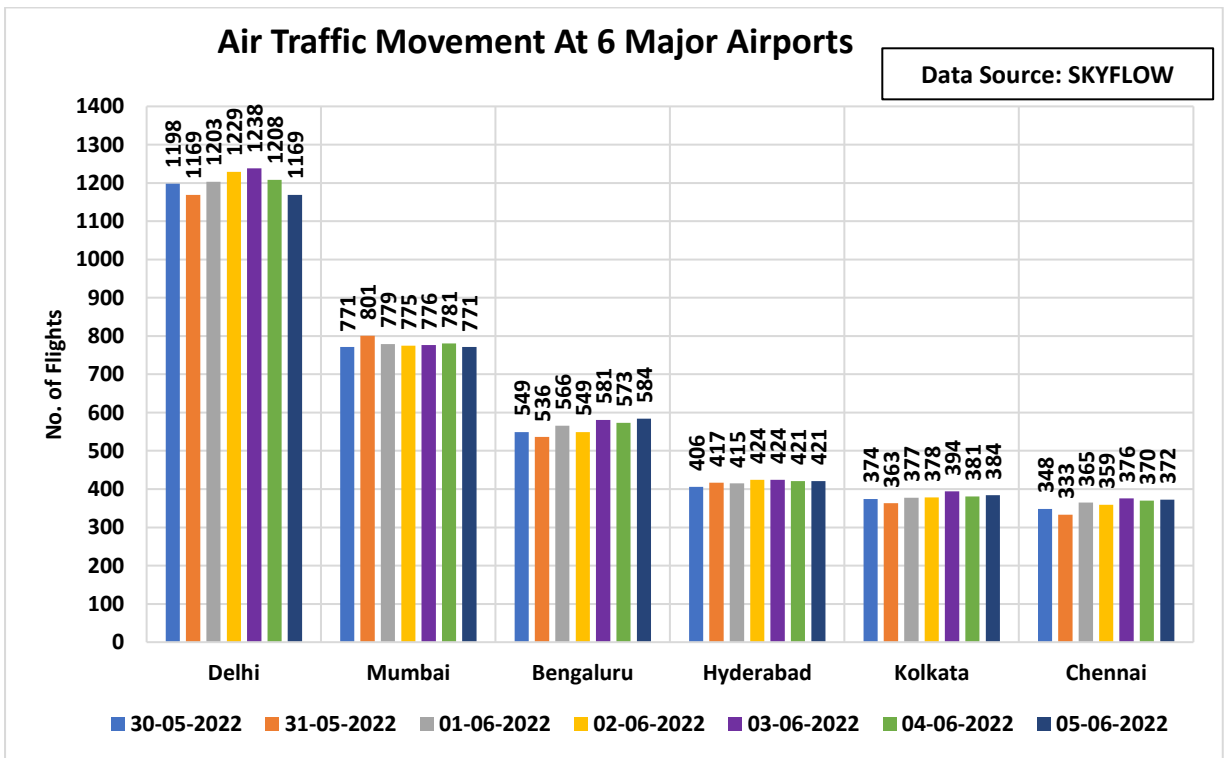

### 1. IFR Traffic at Indian Airports/Airspace:

### 2. Top Ten Busiest Indian City pairs this week:

### 3. Flight Operations – Airline wise:

### 4. Air Traffic Movement at 6 Major Airports:

Note: SKYFLOW system has been missing FPL and associated ATS messages due to AFTN link issues. The movement captured by SKYFLOW is therefore less than the actual movements at these Airports.