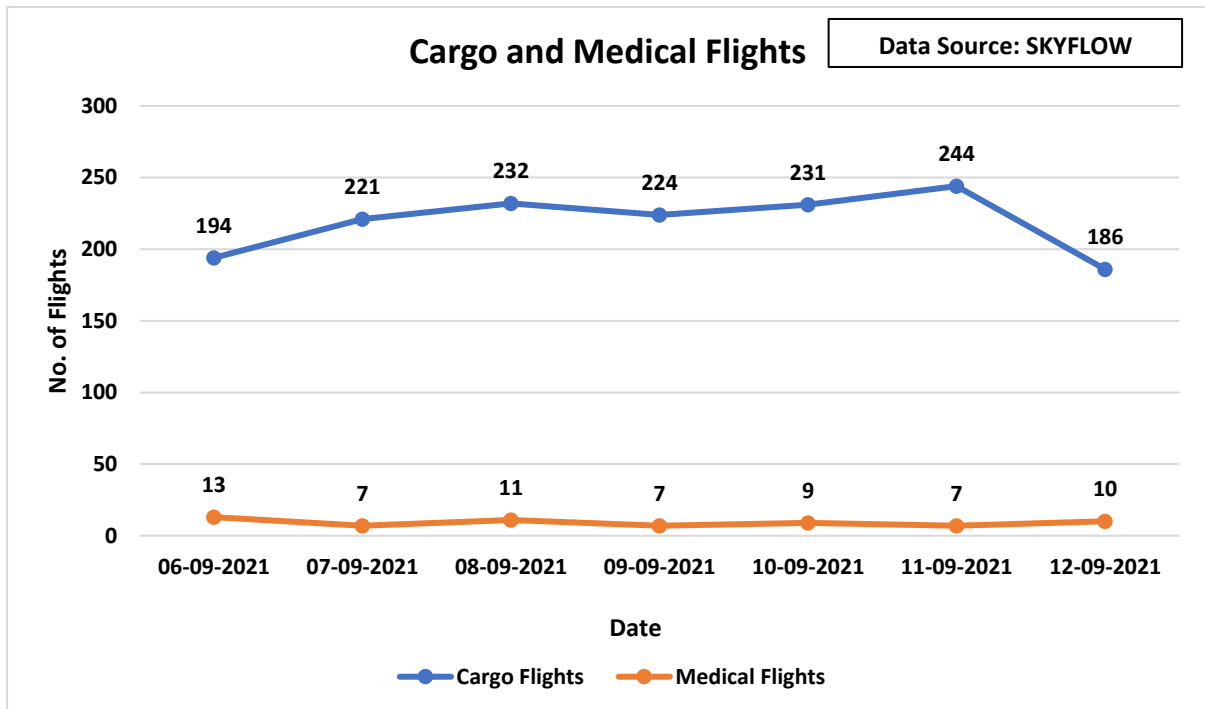

C-ATFM Weekly Report (6th– 12th Sep'21)

1. IFR Traffic at Indian Airports/Airspace:

2. Cargo and Medical Flights at Indian Airports:

3. Flight Operations – Airline wise:

4. Air Traffic Movement at 6 Major Airports:

5. Other Important Information:

- SKYFLOW System is receiving Meteorological images intermittently from Chennai and Kolkata.
- ADEXP messages are not being received from Jaipur, Guwahati and Ahmedabad Airport CDM and intermittently from Mumbai Airport CDM.