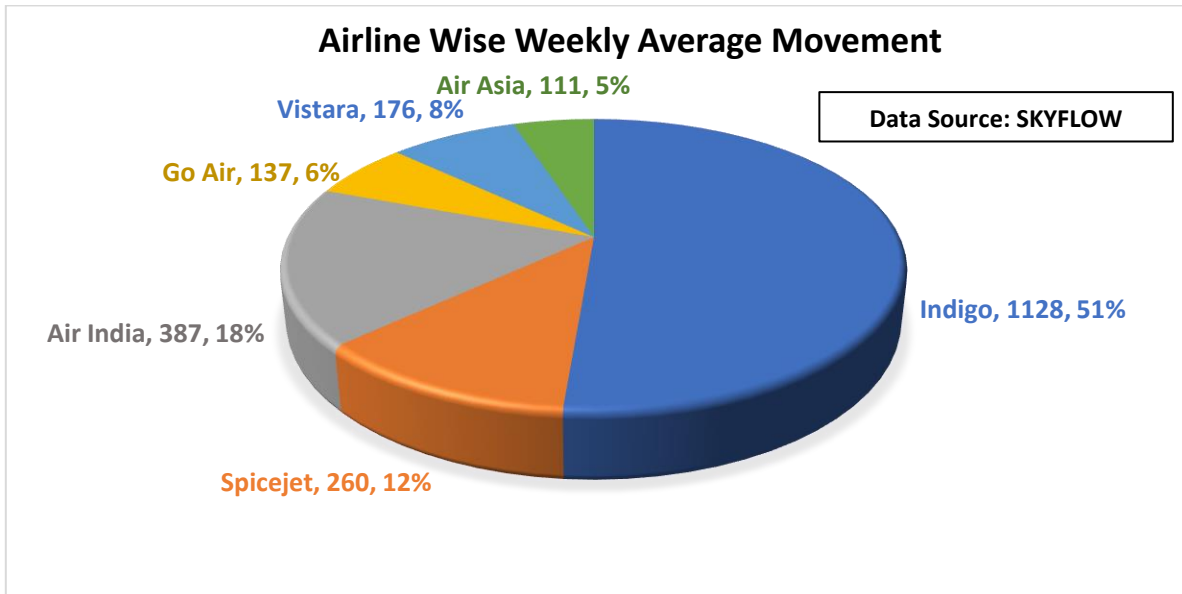

C-ATFM Weekly Report (6th– 12th Sep'21)

1. IFR Traffic at Indian Airports/Airspace:

2. Cargo and Medical Flights at Indian Airports:

3. Flight Operations – Airline wise:

4. Air Traffic Movement at 6 Major Airports: