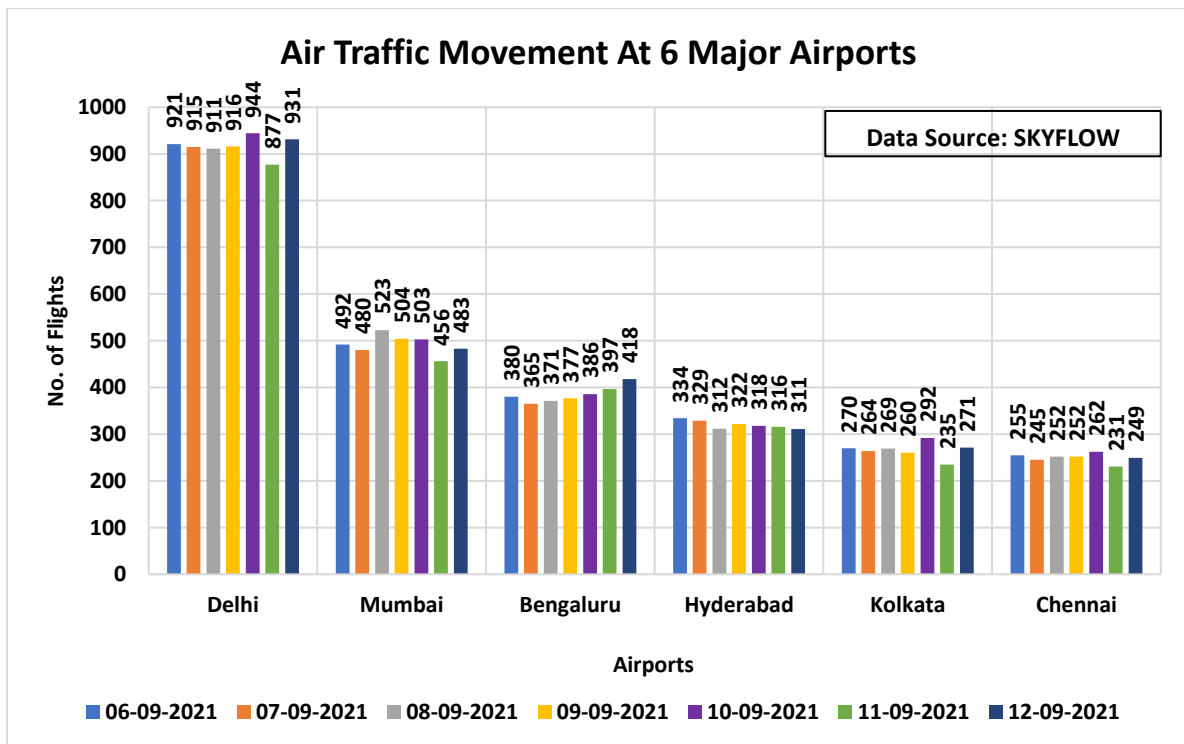

C-ATFM Weekly Report (6th– 12th Sep'21)

1. IFR Traffic at Indian Airports/Airspace:

2. Cargo and Medical Flights at Indian Airports:

3. Flight Operations – Airline wise:

4. Air Traffic Movement at 6 Major Airports:

5. Other Important Information:

- SKYFLOW System is receiving Meteorological images intermittently from Chennai and Kolkata.
- ADEXP messages are not being received from Jaipur, Guwahati and Ahmedabad Airport CDM and intermittently from Mumbai Airport CDM.