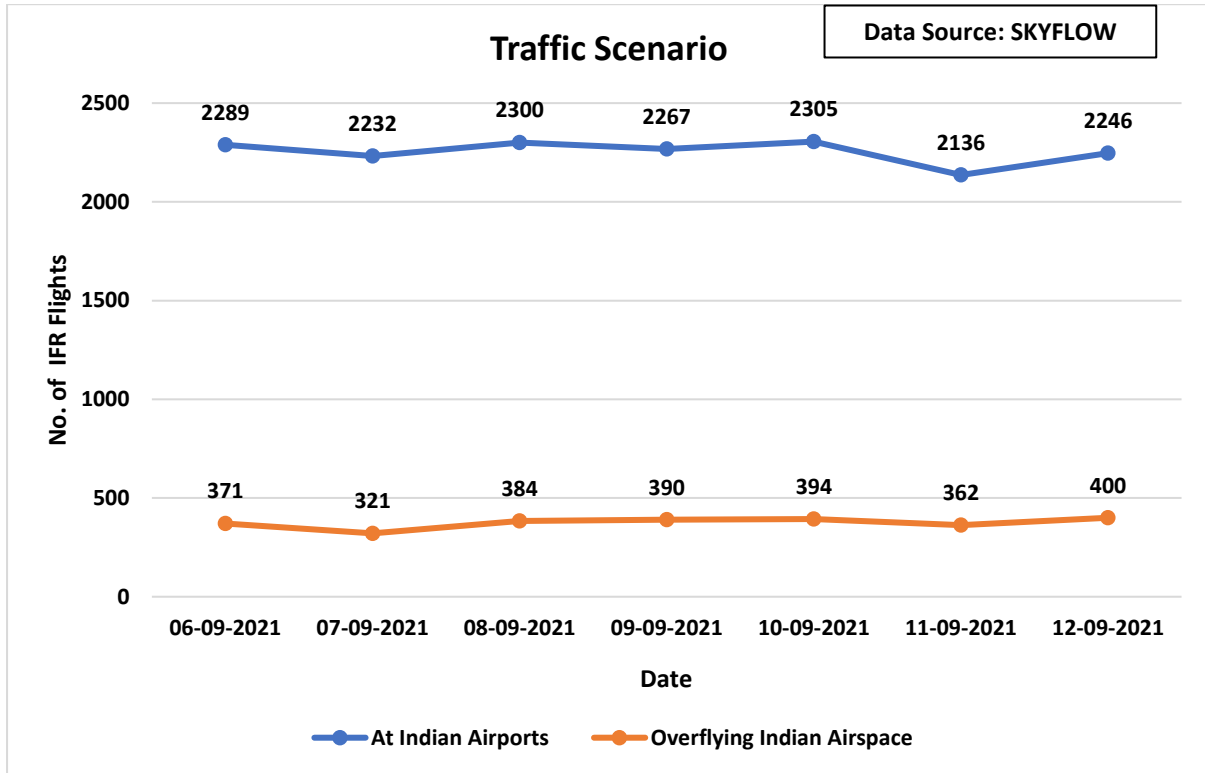

C-ATFM Weekly Report (6th– 12th Sep'21)

1. IFR Traffic at Indian Airports/Airspace:

2. Cargo and Medical Flights at Indian Airports:

3. Flight Operations – Airline wise:

4. Air Traffic Movement at 6 Major Airports:

5. Other Important Information:

- SKYFLOW System is receiving Meteorological images intermittently from Chennai and Kolkata.
- ADEXP messages are not being received from Jaipur, Guwahati and Ahmedabad Airport CDM and intermittently from Mumbai Airport CDM.