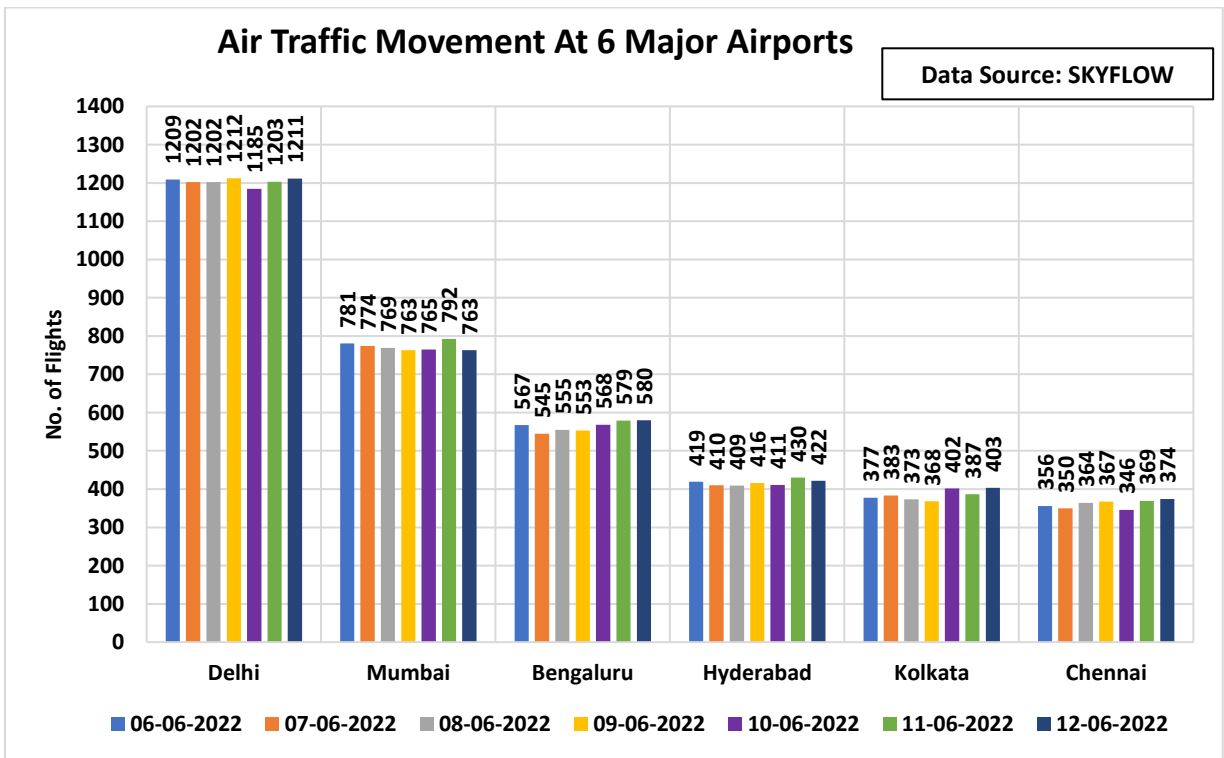

### 1. IFR Traffic at Indian Airports/Airspace:

### 2. Top Ten Busiest Indian City pairs this week:

### 3. Flight Operations – Airline wise:

### 4. Air Traffic Movement at 6 Major Airports:

Note: SKYFLOW system has been missing FPL and associated ATS messages due to AFTN link issues. The movement captured by SKYFLOW is therefore less than the actual movements at these Airports.