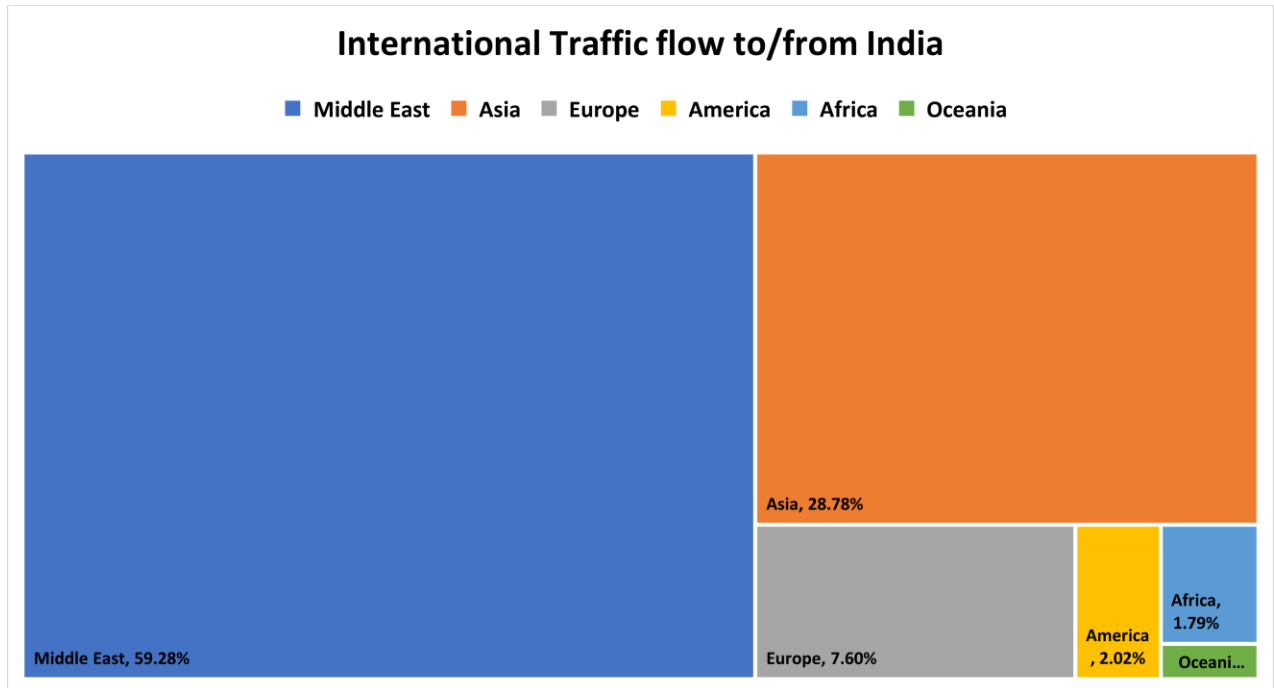

5. International Traffic Flow at Indian Airports:

6. Other Important Information:

- SKYFLOW System is not receiving meteorological images from Kolkata, Agartala and Chennai and intermittently from Patiala.
- ADEXP messages are not being received from Jaipur, Ahmedabad, Trivandrum, Chennai Airport CDM.
- ADEXP messages are intermittent from Mumbai Airport CDM.